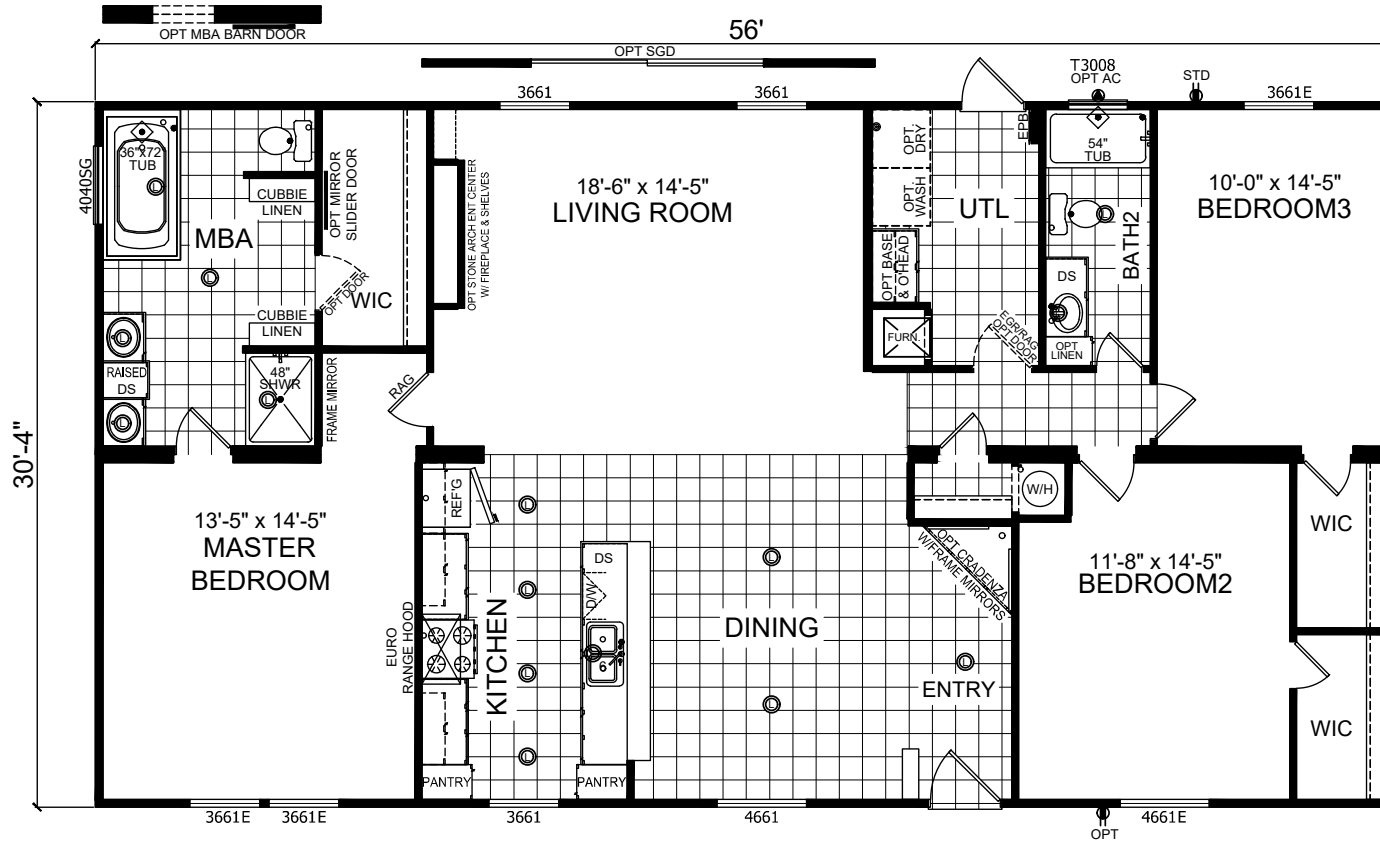

Jacksboro

Champion Select Series

Factory Expo

"Factory Direct Pricing" HOME CENTERS

3 Bedrooms, 2 Baths
Approx. 1,698 Sq. Ft.

Last Updated: 4-10-20

501A S. Burleson Blvd.,
Burleson, TX 76028

I authorize Factory Expo to build my house, per this plan.
X _____
Customer Signature/Date