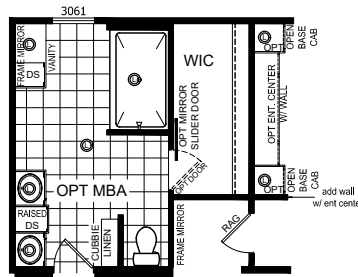

Jacksboro

Champion Select Series

Factory Expo

"Factory Direct Pricing" HOME CENTERS

3 Bedrooms, 2 Baths
Approx. 1,698 Sq. Ft.

Last Updated: 4-10-20

501A S. Burleson Blvd.,
Burleson, TX 76028

I authorize Factory Expo to build my house, per this plan.
X _____
Customer Signature/Date