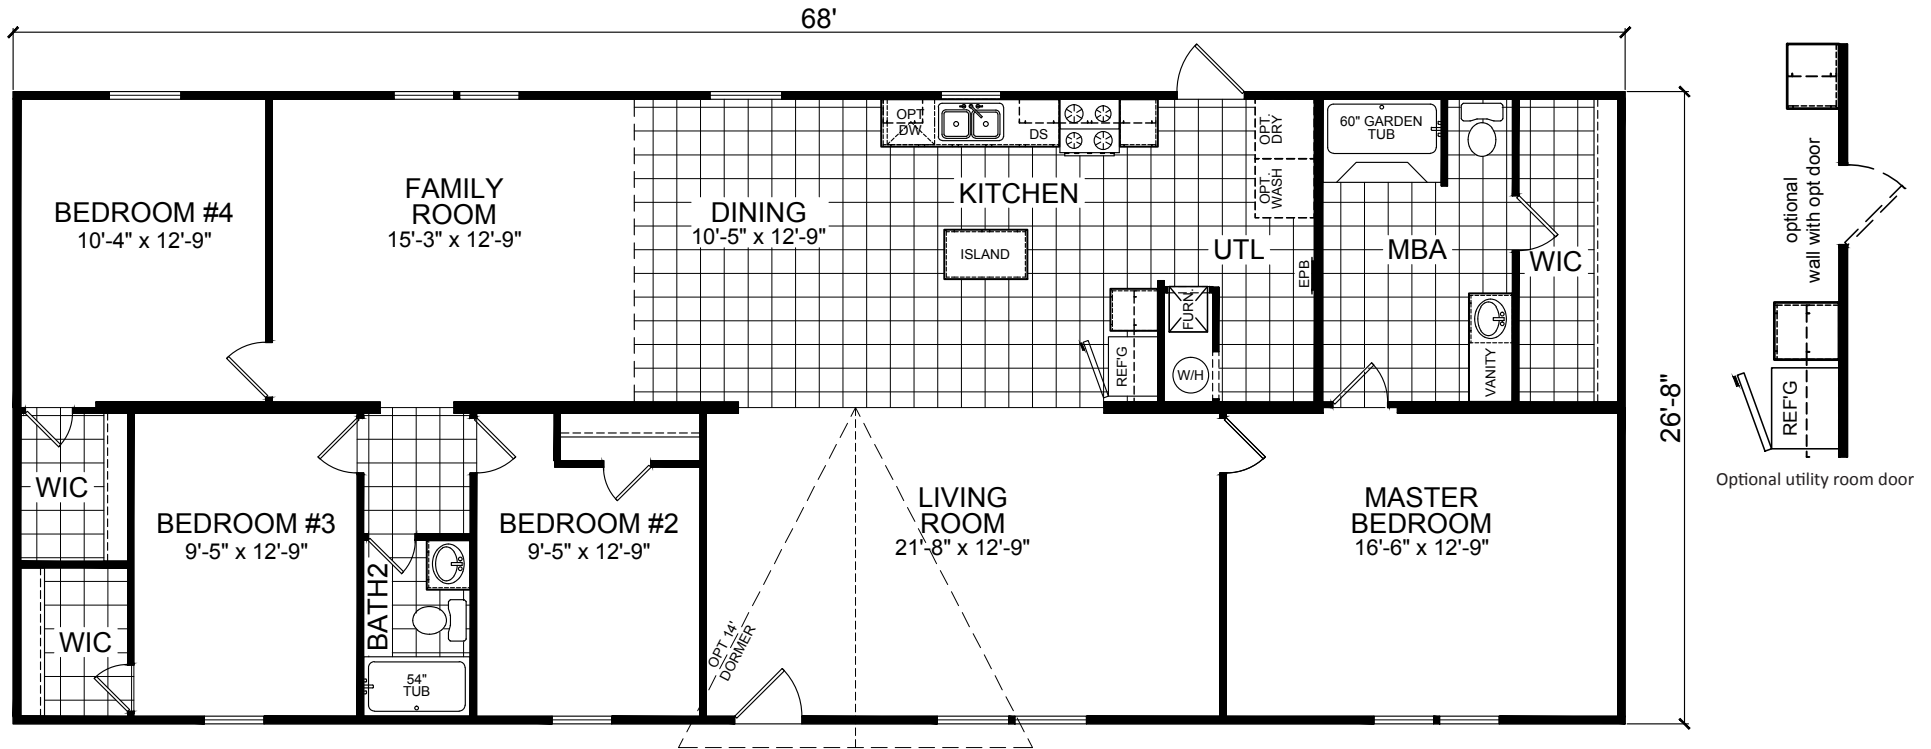

Irving

Redman Classic Series, Multi-Section

Factory Expo

"Factory Direct Value" HOME CENTERS

4 Bedroom, 2 Bath
Approx. 1,813 Sq. Ft.

Last Updated: 8-19-13

501A S. Burleson Blvd.,
Burleson, TX 76028

I authorize Factory Expo to build my house, per this plan.