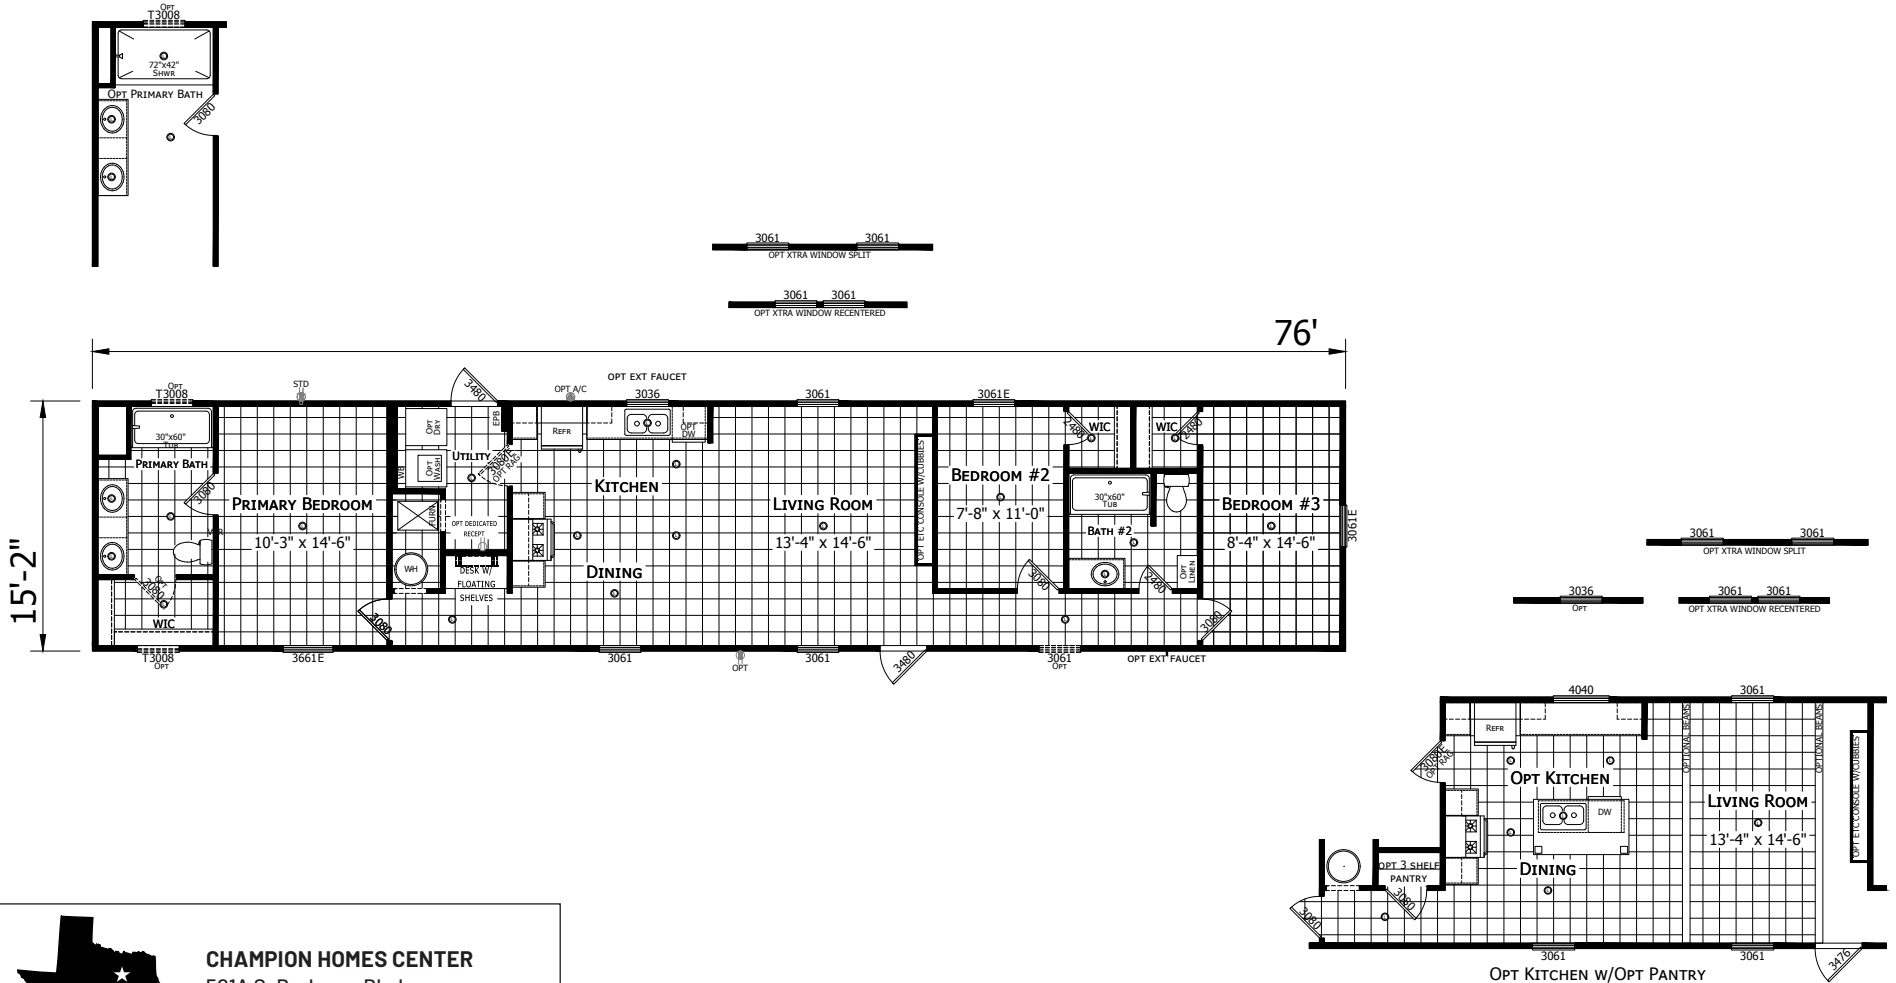

# Haywood

Redman Classic Series - Single Section

1,153 SQ. FT. (Approximate) 3 Bedroom, 2 Bath

Last Updated: 7-17-24

**CHAMPION HOMES CENTER**  
 501A S. Burleson Blvd.  
 Burleson, TX 76028

**FactoryDirectTexas.com | 1-800-965-3721**