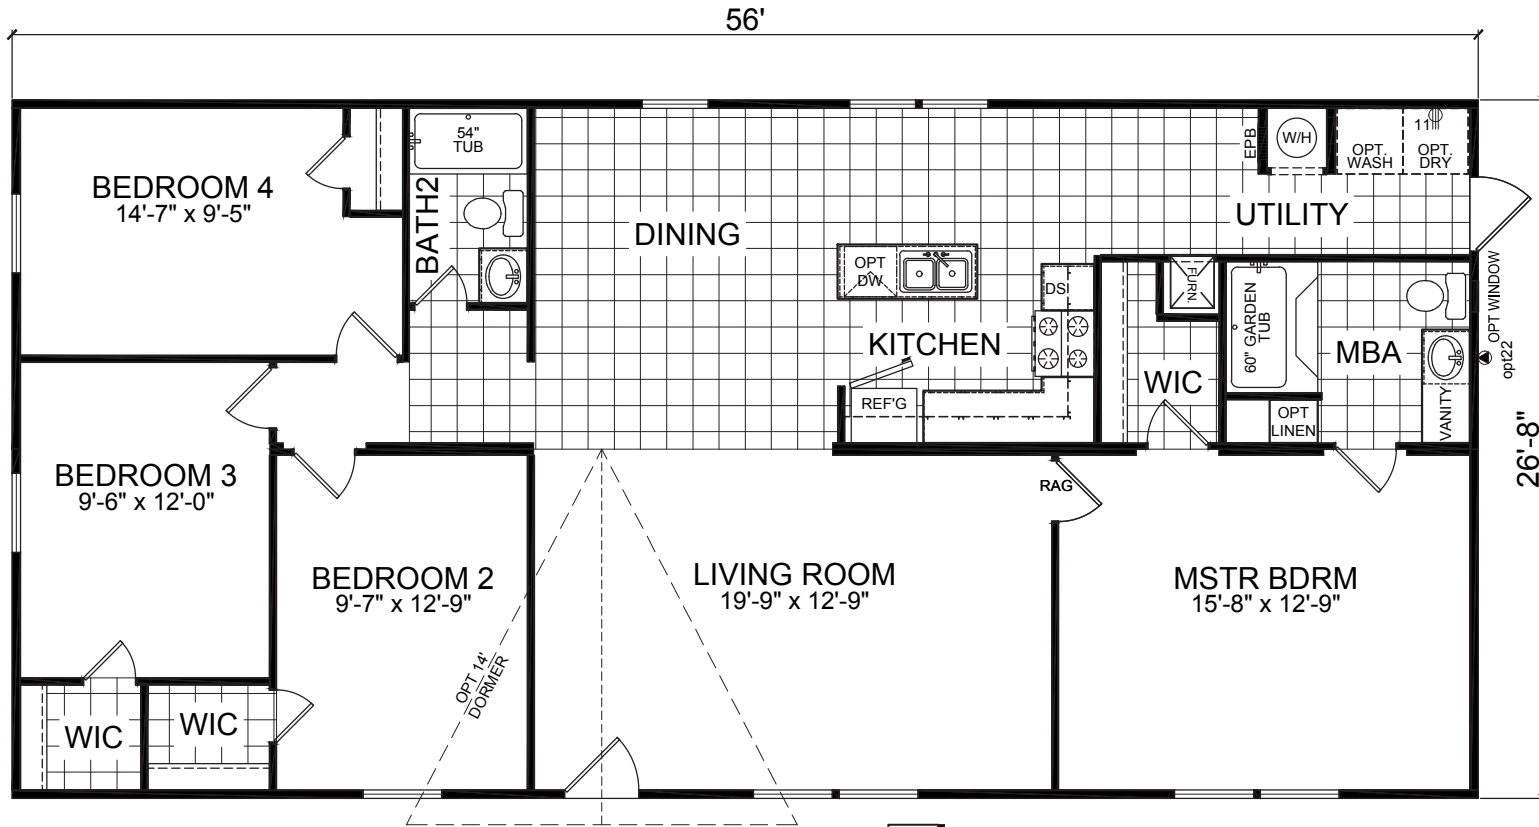

Glenpool

Redman Classic Series, Multi-Section

Factory Expo

"Factory Direct Pricing" HOME CENTERS

4 Bedroom, 2 Bath
Approx. 1,493 Sq. Ft.

Last Updated: 10-6-17

501A S. Burleson Blvd.,
Burleson, TX 76028

I authorize Factory Expo to build my house, per this plan.