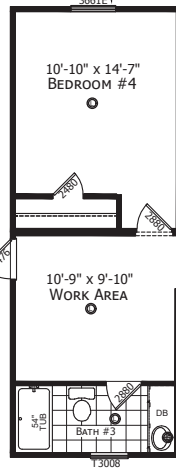

Garwood

Champion Select Series - Multi Section

2,184 SQ. FT. (Approximate) 3 Bedroom, 2 Bath

Last Updated: 10-14-21

THE STD & OPTIONS CAN BE BUILT IN ANY COMBINATION

OPT BEDROOM 4 & 5

OPT BEDROOM 4 WORK AREA 3RD BATH