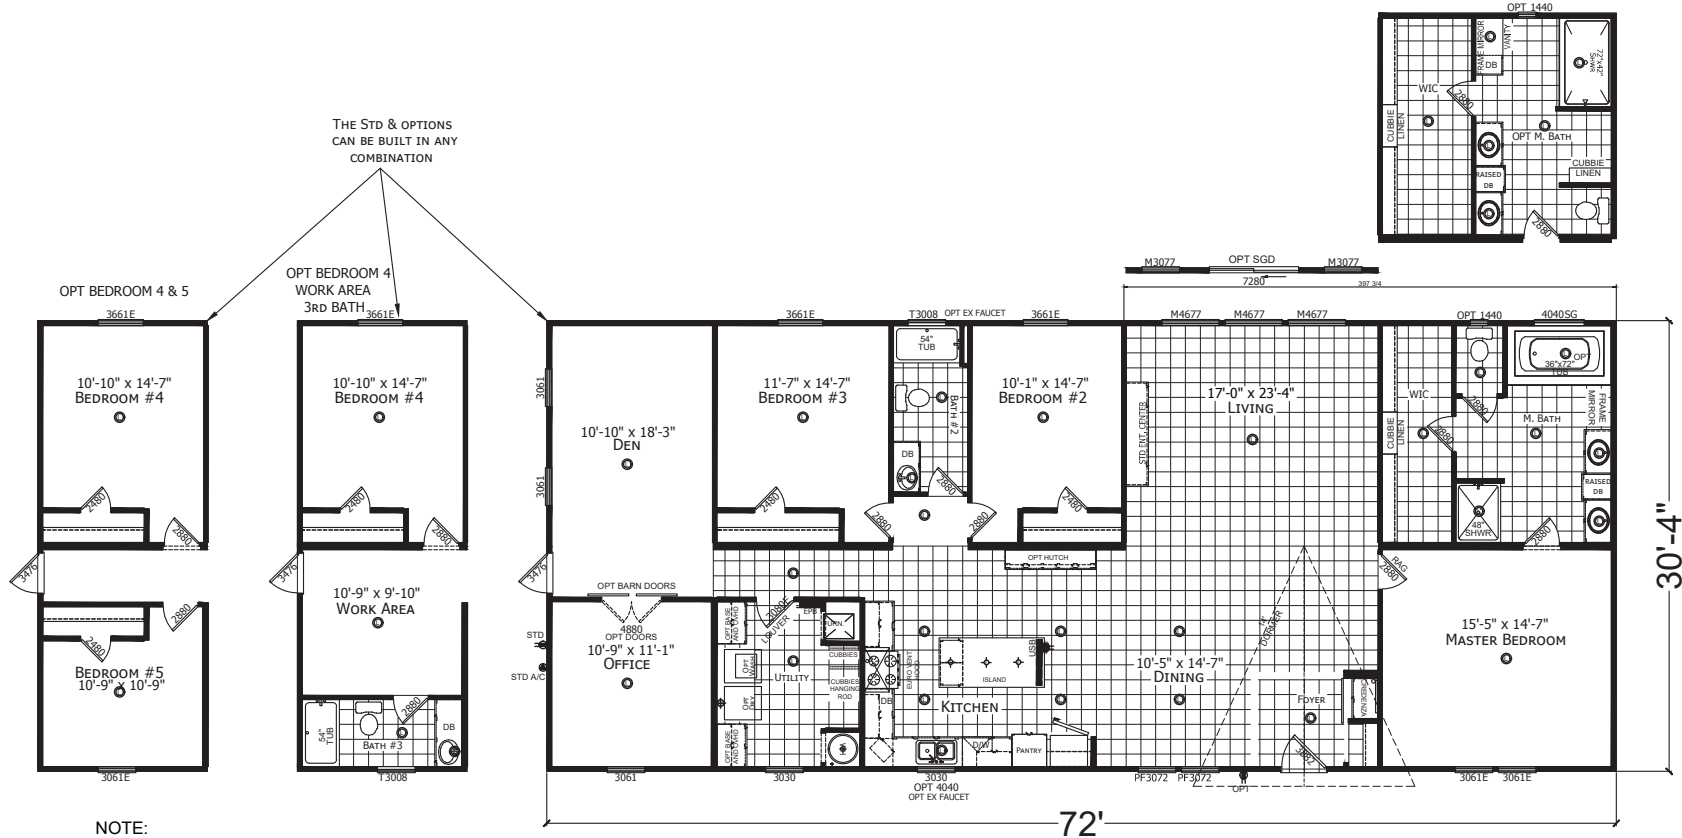

Garwood

Champion Select Series - Multi Section

2,184 SQ. FT. (Approximate) 3 Bedroom, 2 Bath

Last Updated: 10-14-21

THE STD & OPTIONS CAN BE BUILT IN ANY COMBINATION

OPT BEDROOM 4 & 5

OPT BEDROOM 4 WORK AREA 3RD BATH