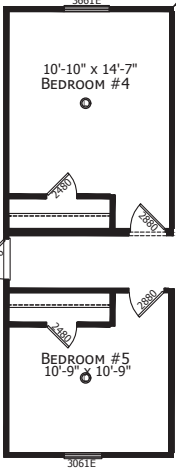

Garwood

Champion Select Series - Multi Section

2,184 SQ. FT. (Approximate) 3 Bedroom, 2 Bath

Last Updated: 10-14-21

THE STD & OPTIONS CAN BE BUILT IN ANY COMBINATION

OPT BEDROOM 4 & 5

OPT BEDROOM 4 WORK AREA 3RD BATH