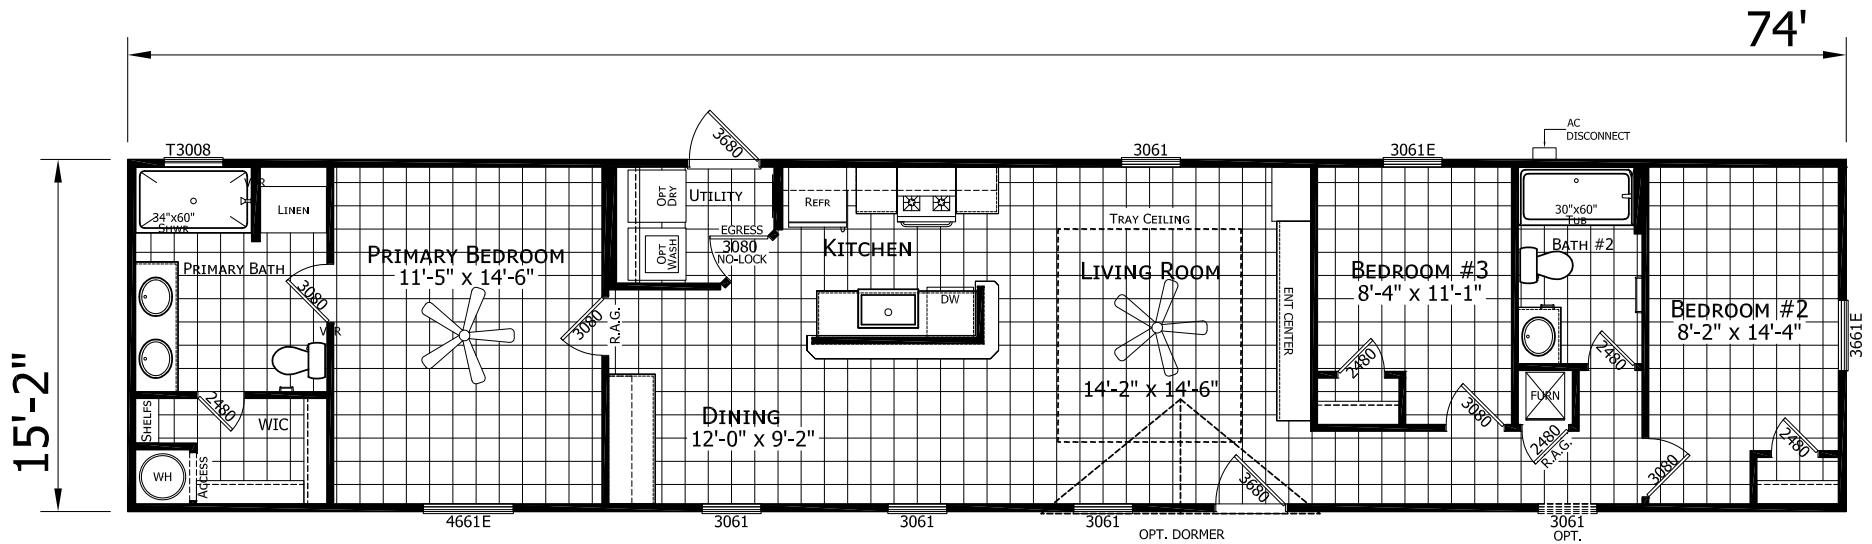

Elmwood

Ascend Series

1,122 SQ. FT. (Approximate) 3 Bedroom, 2 Bath

Last Updated: 10-30-24

CHAMPION HOMES CENTER
501A S. Burleson Blvd.
Burleson, TX 76028

FactoryDirectTexas.com | 1-800-965-3721

IMPORTANT: Champion Homes reserves the right to modify, cancel or substitute products or features of this event at any time without prior notice or obligation. Pictures and other promotional materials are representative and may depict or contain floor plans, square footages, elevations, options, upgrades, extra design features, decorations, floor coverings, specialty light fixtures, custom paint and wall coverings, window treatments, landscaping, sound and alarm systems, furnishings, appliances, and other designer/decorator features and amenities that are not included as part of the home and/or may not be available at all locations. Home, pricing and community information is subject to change, and homes to prior sale, at any time without notice or obligation. ©2020 Champion Homes. All rights reserved.