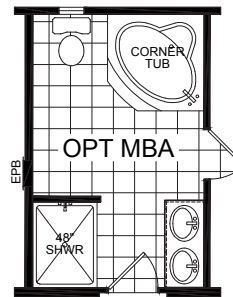

Driscoll

Redman Classic Series, Multi-Section

Factory Expo

"Factory Direct Pricing" HOME CENTERS

3 Bedroom, 2 Bath
Approx. 1,493 Sq. Ft.

Last Updated: 9-29-17

501A S. Burleson Blvd.,
Burleson, TX 76028

I authorize Factory Expo to build my house, per this plan.
X _____
Customer Signature/Date