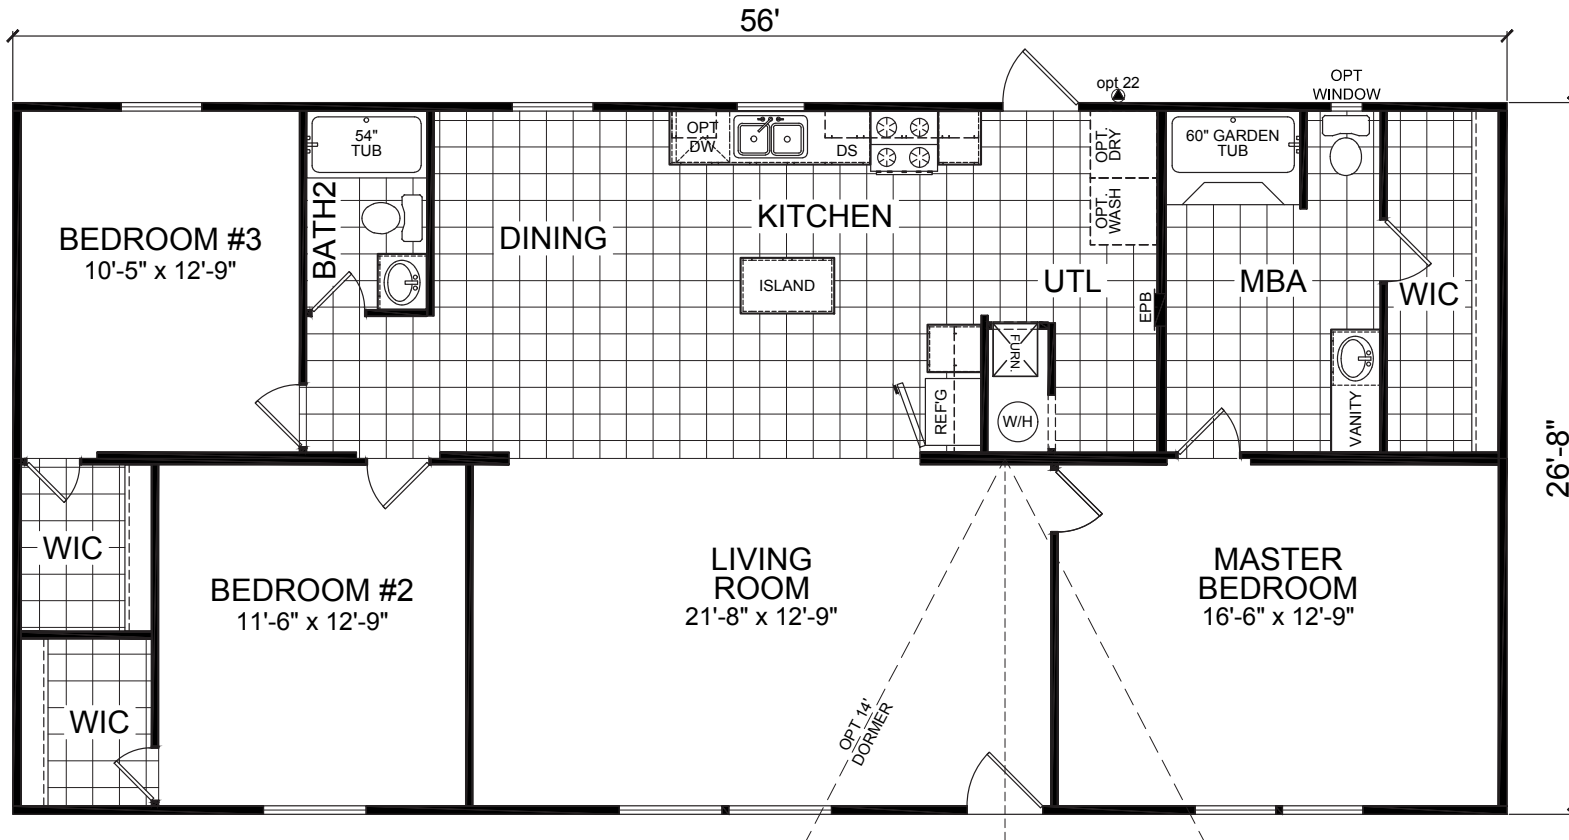

Driscoll

Redman Classic Series, Multi-Section

Factory Expo

"Factory Direct Pricing" HOME CENTERS

3 Bedroom, 2 Bath
Approx. 1,493 Sq. Ft.

Last Updated: 9-29-17

501A S. Burleson Blvd.,
Burleson, TX 76028

I authorize Factory Expo to build my house, per this plan.
X _____
Customer Signature/Date