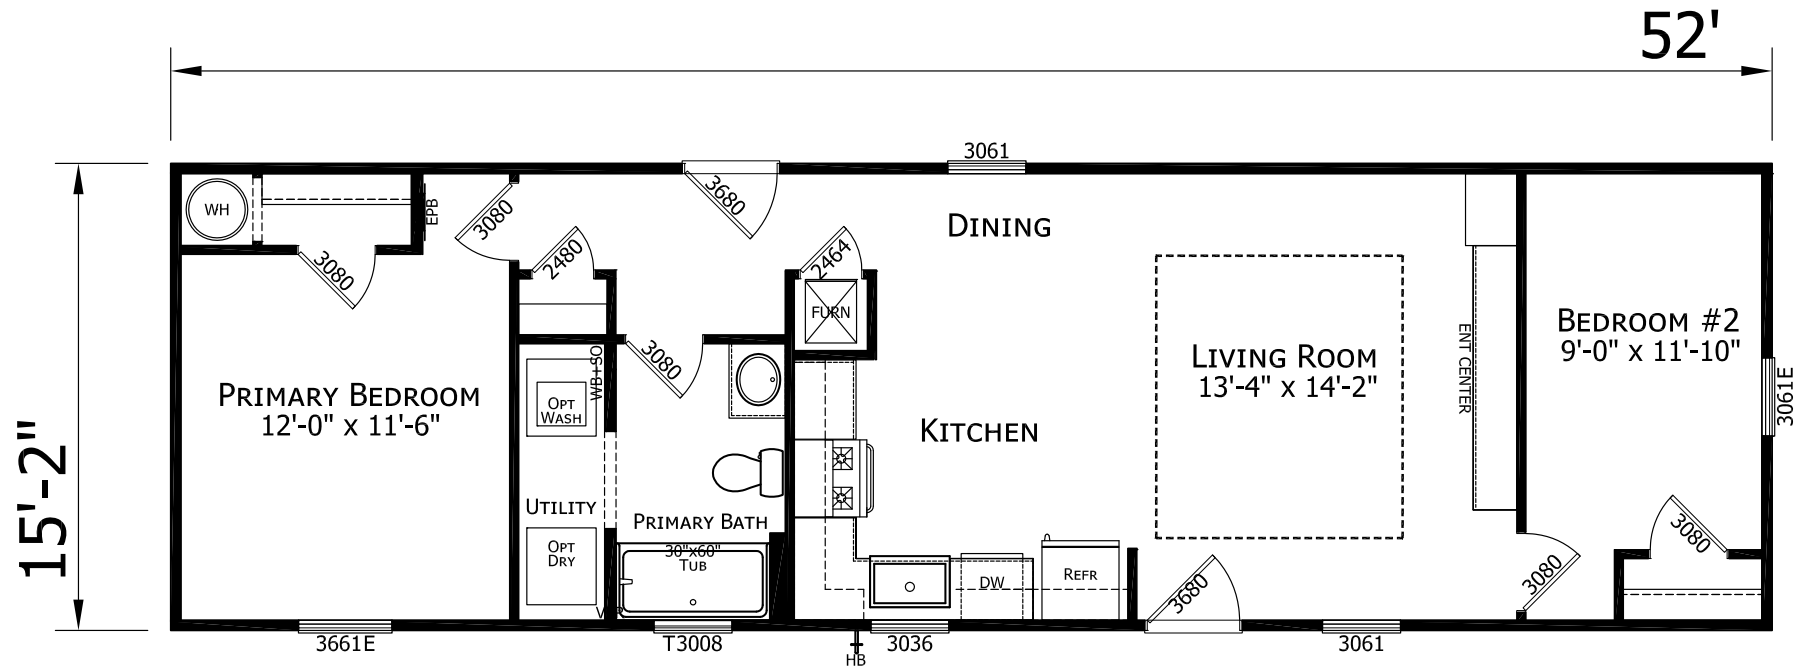

# Darnwood

Ascend Series

789 SQ. FT. (Approximate) 2 Bedroom, 1 Bath

Last Updated: 10-30-24

**CHAMPION HOMES CENTER**  
501A S. Burleson Blvd.  
Burleson, TX 76028

**FactoryDirectTexas.com | 1-800-965-3721**