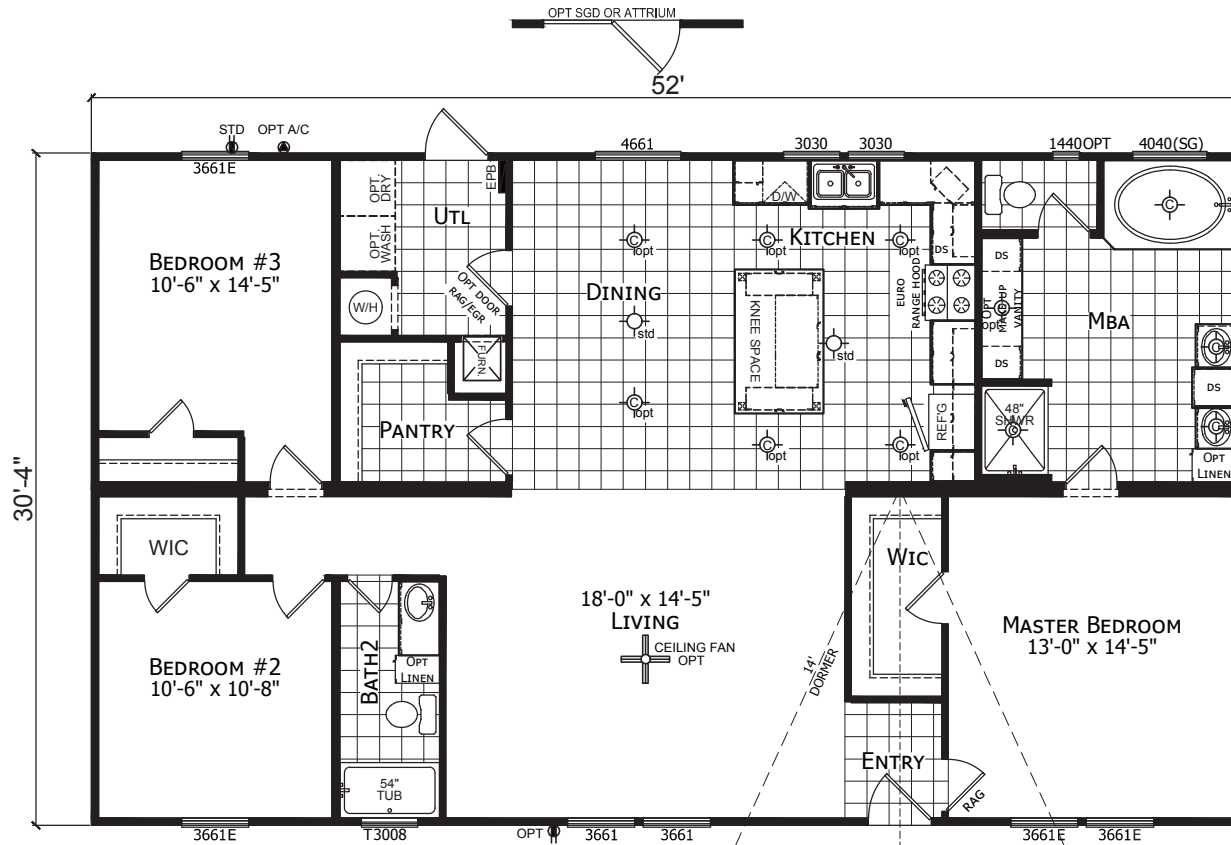

Cambric

Champion Select Series - Multi Section

1,577 SQ. FT. (Approximate) 3 Bedroom, 2 Bath

Last Updated: 2-1-21

CHAMPION HOMES CENTER
501A S. Burleson Blvd.
Burleson, TX 76028

FactoryDirectTexas.com | 1-800-965-3721