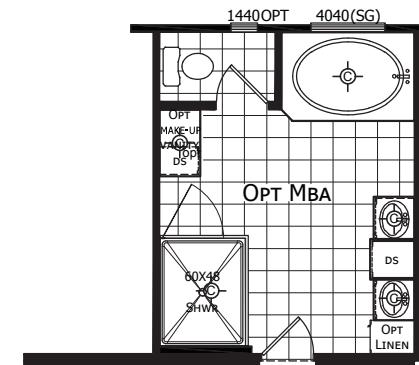

Cambric

Champion Select Series - Multi Section

1,577 SQ. FT. (Approximate) 3 Bedroom, 2 Bath

Last Updated: 2-1-21

CHAMPION HOMES CENTER
501A S. Burleson Blvd.
Burleson, TX 76028

FactoryDirectTexas.com | 1-800-965-3721