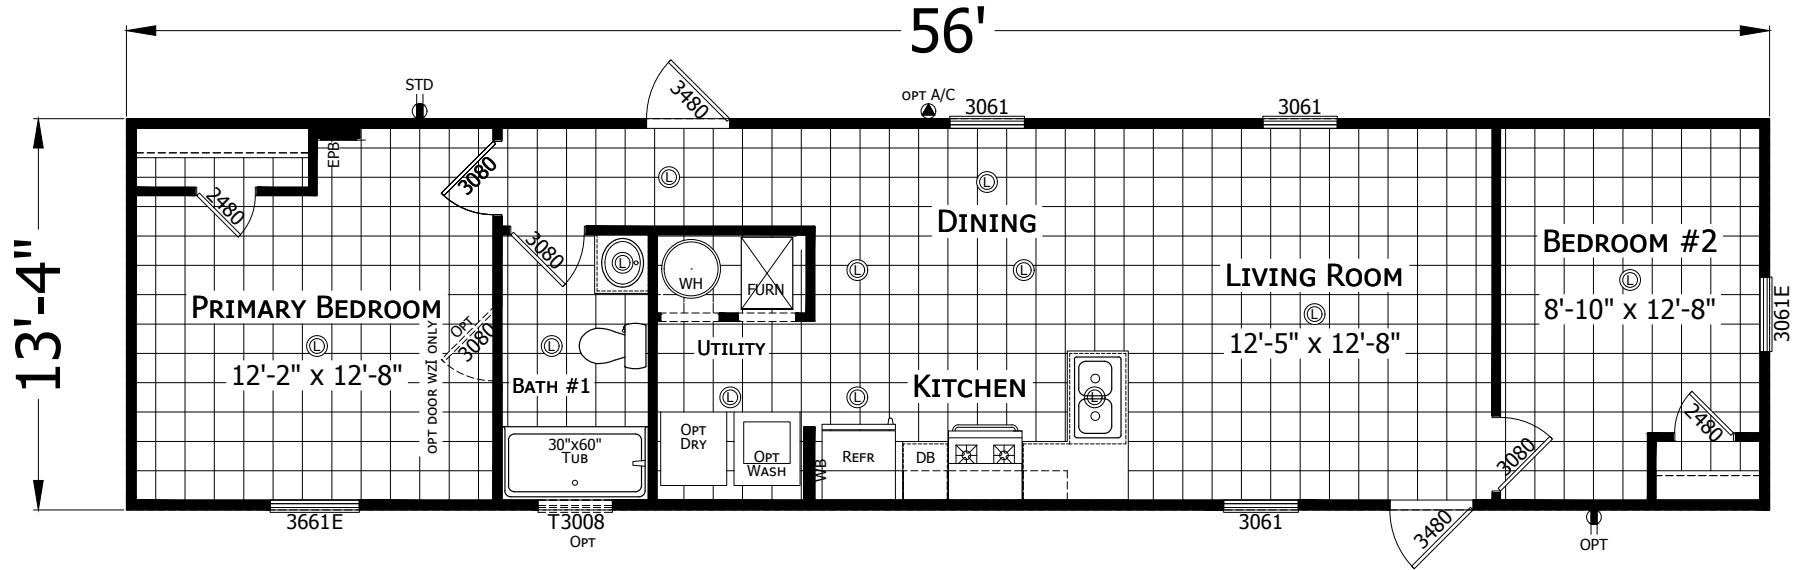

Bowie

Redman Classic Series - Single Section

747 SQ. FT. (Approximate) 2 Bedroom, 1 Bath

Last Updated: 7-17-24

CHAMPION HOMES CENTER
501A S. Burleson Blvd.
Burleson, TX 76028

FactoryDirectTexas.com | 1-800-965-3721