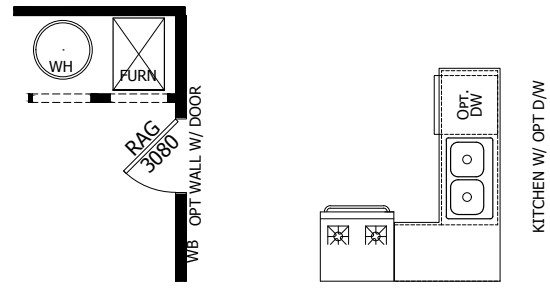

Bowie

Redman Classic Series - Single Section

747 SQ. FT. (Approximate) 2 Bedroom, 1 Bath

Last Updated: 7-17-24

CHAMPION HOMES CENTER
501A S. Burleson Blvd.
Burleson, TX 76028

FactoryDirectTexas.com | 1-800-965-3721