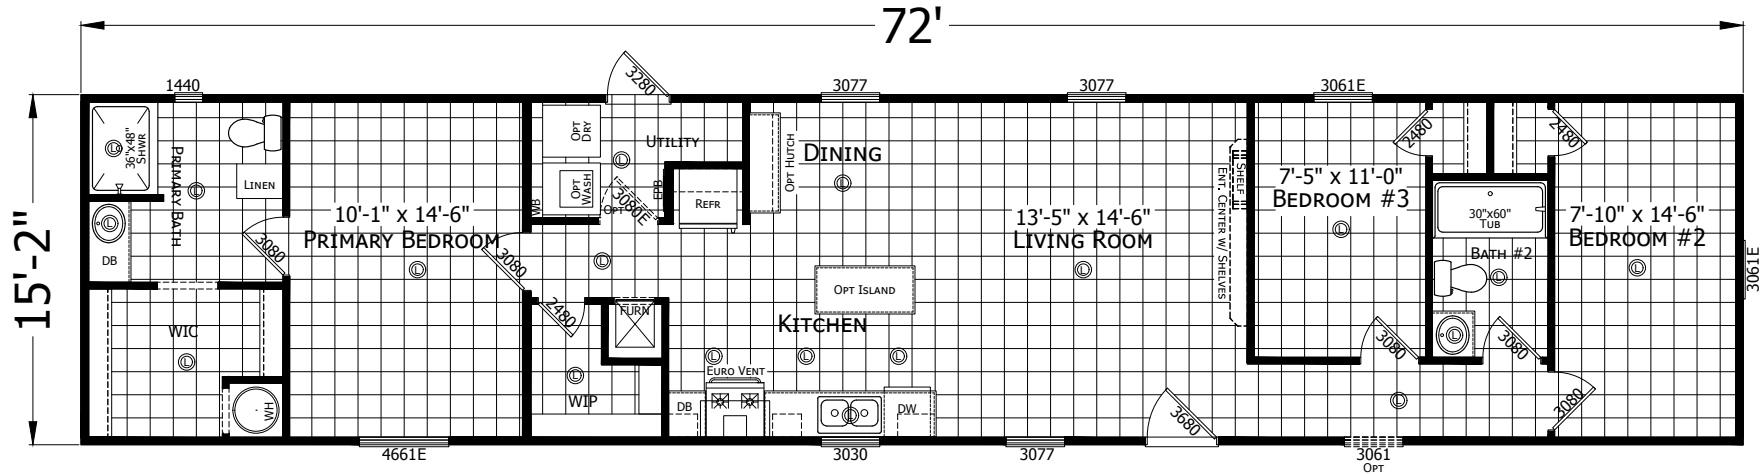

Benbrook

Champion Select Series - Single Section

1,092 SQ. FT. (Approximate) 3 Bedroom, 2 Bath

Last Updated: 3-10-22

15'-2"

CHAMPION HOMES CENTER
501A S. Burleson Blvd.
Burleson, TX 76028

FactoryDirectTexas.com | 1-800-965-3721