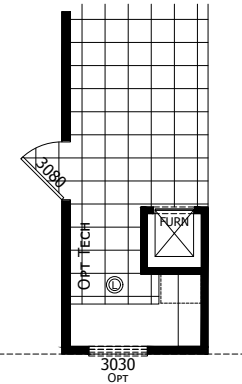

Benbrook

Champion Select Series - Single Section

1,092 SQ. FT. (Approximate) 3 Bedroom, 2 Bath

Last Updated: 3-10-22

15'-2"

CHAMPION HOMES CENTER
501A S. Burleson Blvd.
Burleson, TX 76028

FactoryDirectTexas.com | 1-800-965-3721