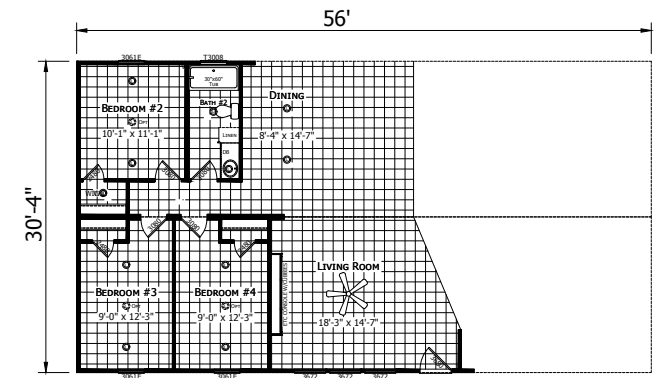

Beesville

Redman New Moon Series - Multi Section

1,699 SQ. FT. (Approximate) 3 Bedroom, 2 Bath

Last Updated: 1-9-25

OPTIONAL 4TH BEDROOM

CHAMPION HOMES CENTER
501A S. Burleson Blvd.
Burleson, TX 76028

FactoryDirectTexas.com | 1-800-965-3721