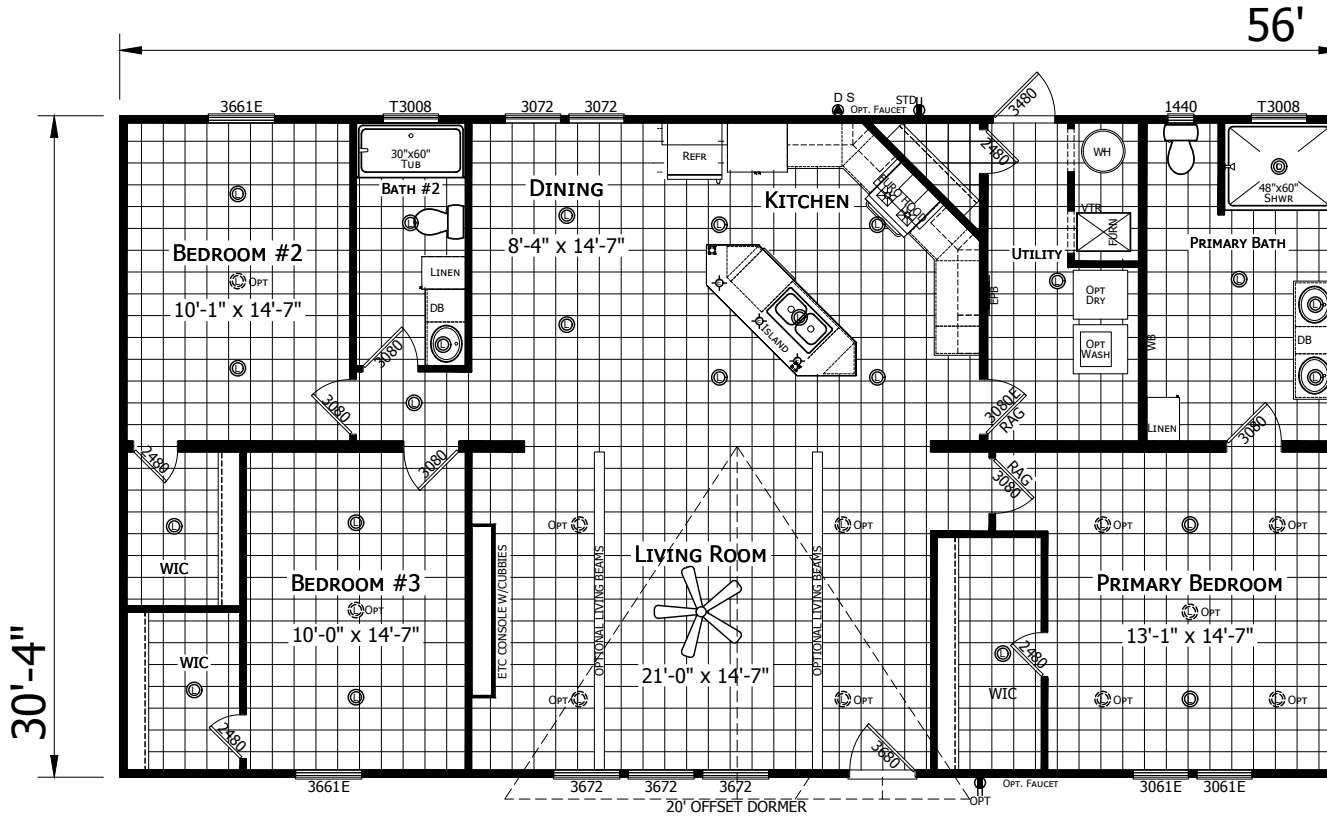

Beesville

Redman New Moon Series - Multi Section

1,699 SQ. FT. (Approximate) 3 Bedroom, 2 Bath

Last Updated: 1-9-25

OPTIONAL 4TH BEDROOM

CHAMPION HOMES CENTER
501A S. Burleson Blvd.
Burleson, TX 76028

FactoryDirectTexas.com | 1-800-965-3721