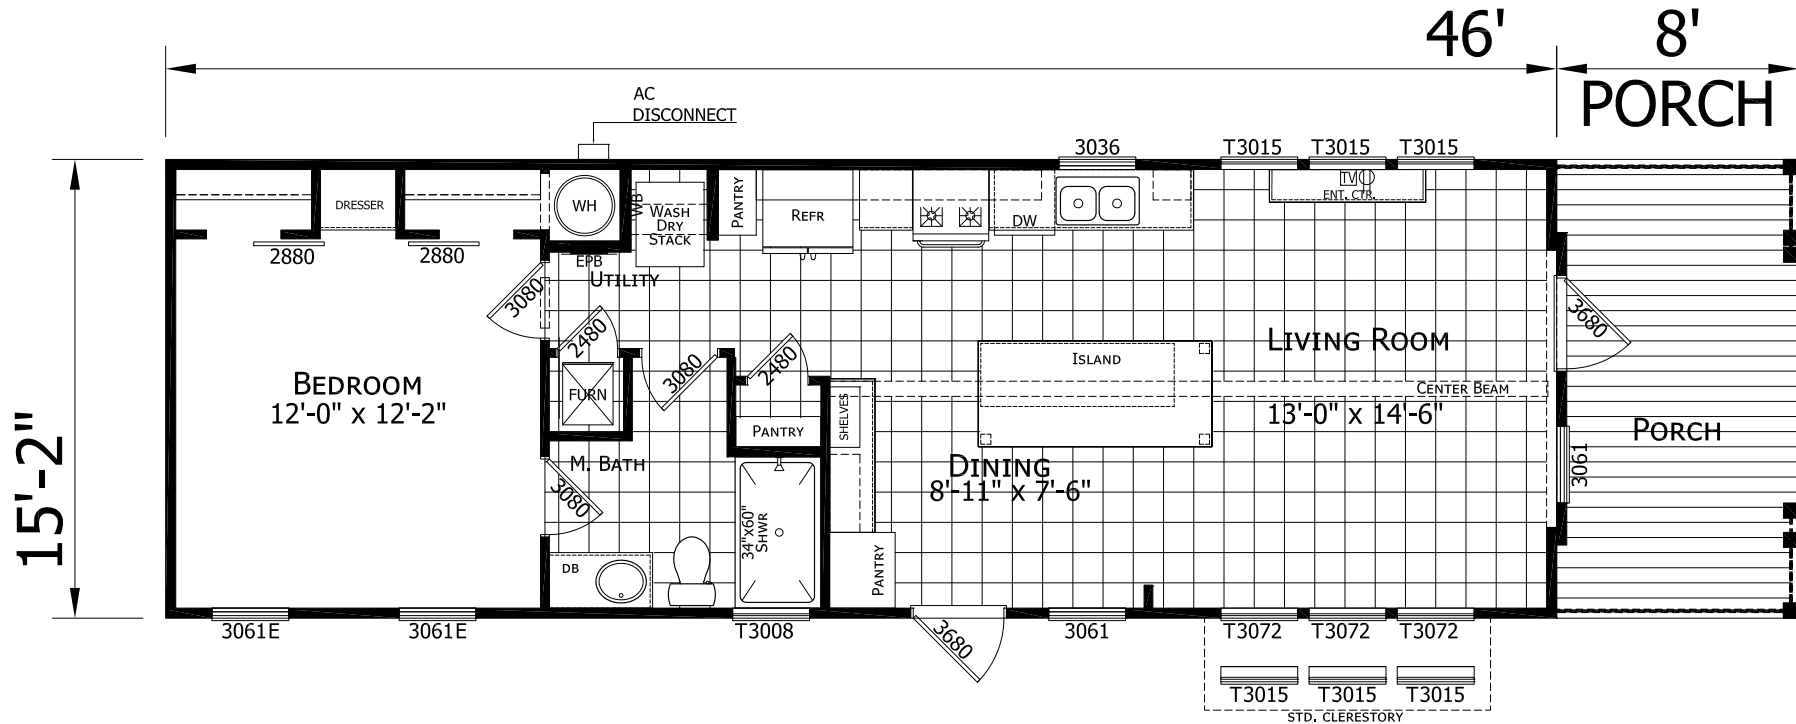

Bayard

Diamond Series

698 SQ. FT. (Approximate) 1 Bedroom, 1 Bath

Last Updated: 11-22-24

CHAMPION HOMES CENTER
 501A S. Burleson Blvd.
 Burleson, TX 76028

FactoryDirectTexas.com | 1-800-965-3721

IMPORTANT: Champion Homes reserves the right to modify, cancel or substitute products or features of this event at any time without prior notice or obligation. Pictures and other promotional materials are representative and may depict or contain floor plans, square footages, elevations, options, upgrades, extra design features, decorations, floor coverings, specialty light fixtures, custom paint and wall coverings, window treatments, landscaping, sound and alarm systems, furnishings, appliances, and other designer/decorator features and amenities that are not included as part of the home and/or may not be available at all locations. Home, pricing and community information is subject to change, and homes to prior sale, at any time without notice or obligation. ©2020 Champion Homes. All rights reserved.