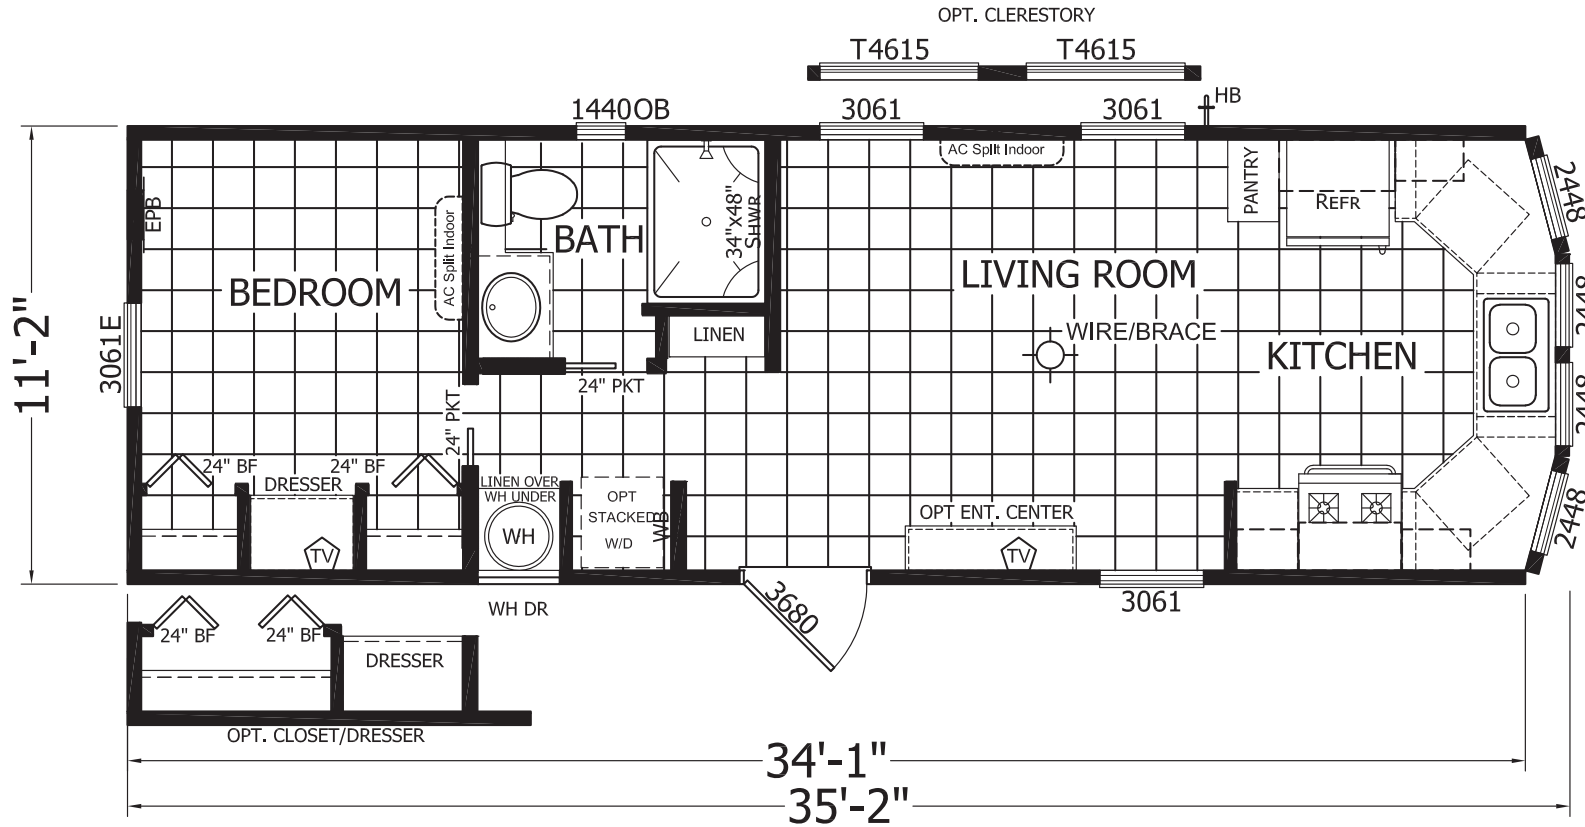

Pecos

Extreme Series

399 SQ. FT. (Approximate) 1 Bedroom, 1 Bath

Last Updated: 9-8-22

LINO THROUGHOUT

FACTORY EXPO HOME CENTERS
3401 W. Corsicana Highway
Athens, TX 75751

AT.ParkModelsDirect.com | 1-800-965-9693