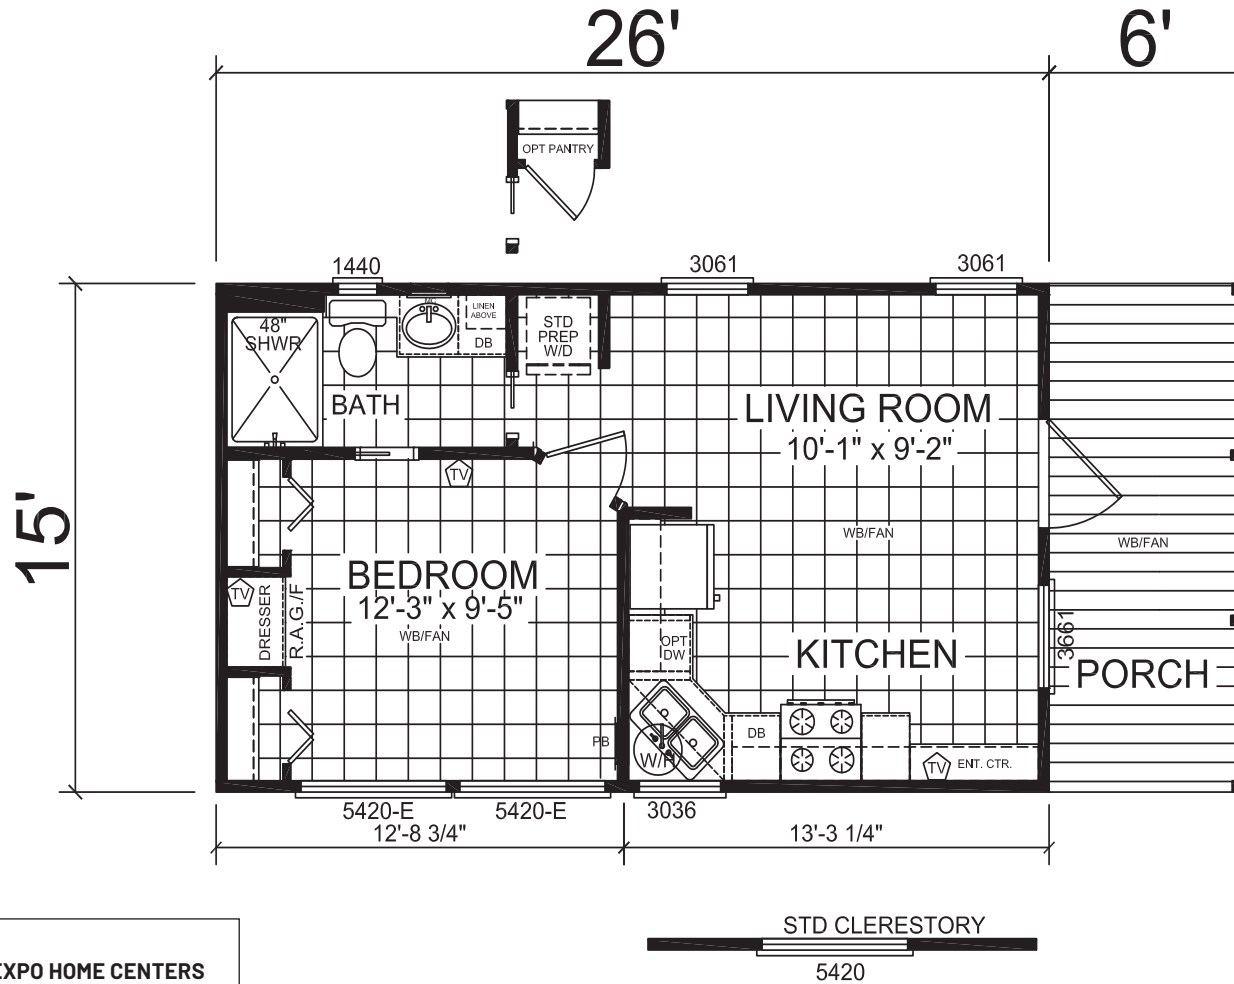

Landsman

Athens Park Select Series

399 SQ. FT. (Approximate) 1 Bedroom, 1 Bath

Last Updated: 4-15-25

FACTORY EXPO HOME CENTERS
 3401 W. Corsicana Highway
 Athens, TX 75751

AT.ParkModelsDirect.com | 1-800-965-9693