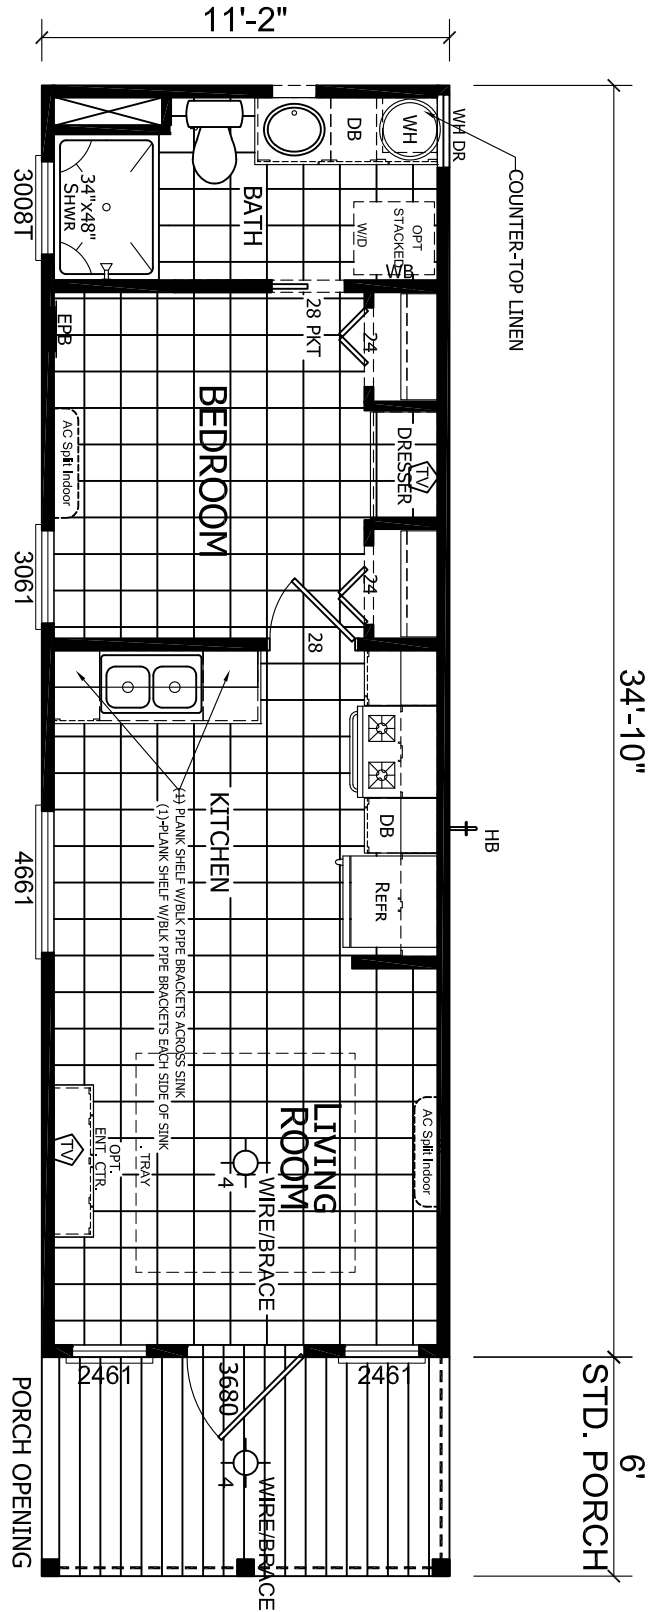

Fincastle

Extreme Series

1 Bed, 1 Bath
 Approx. 399 Sq. Ft.

Last Updated: 2-28-20

Important: Due to our policy of continual improvement, all information in our brochures may vary from actual home. The right is reserved to make changes at any time, without notice or obligation, in colors, materials, specifications, processes, and models. All dimensions and square footage calculations are nominal and approximate figures. Please check with your local sales associate for specific and current information.