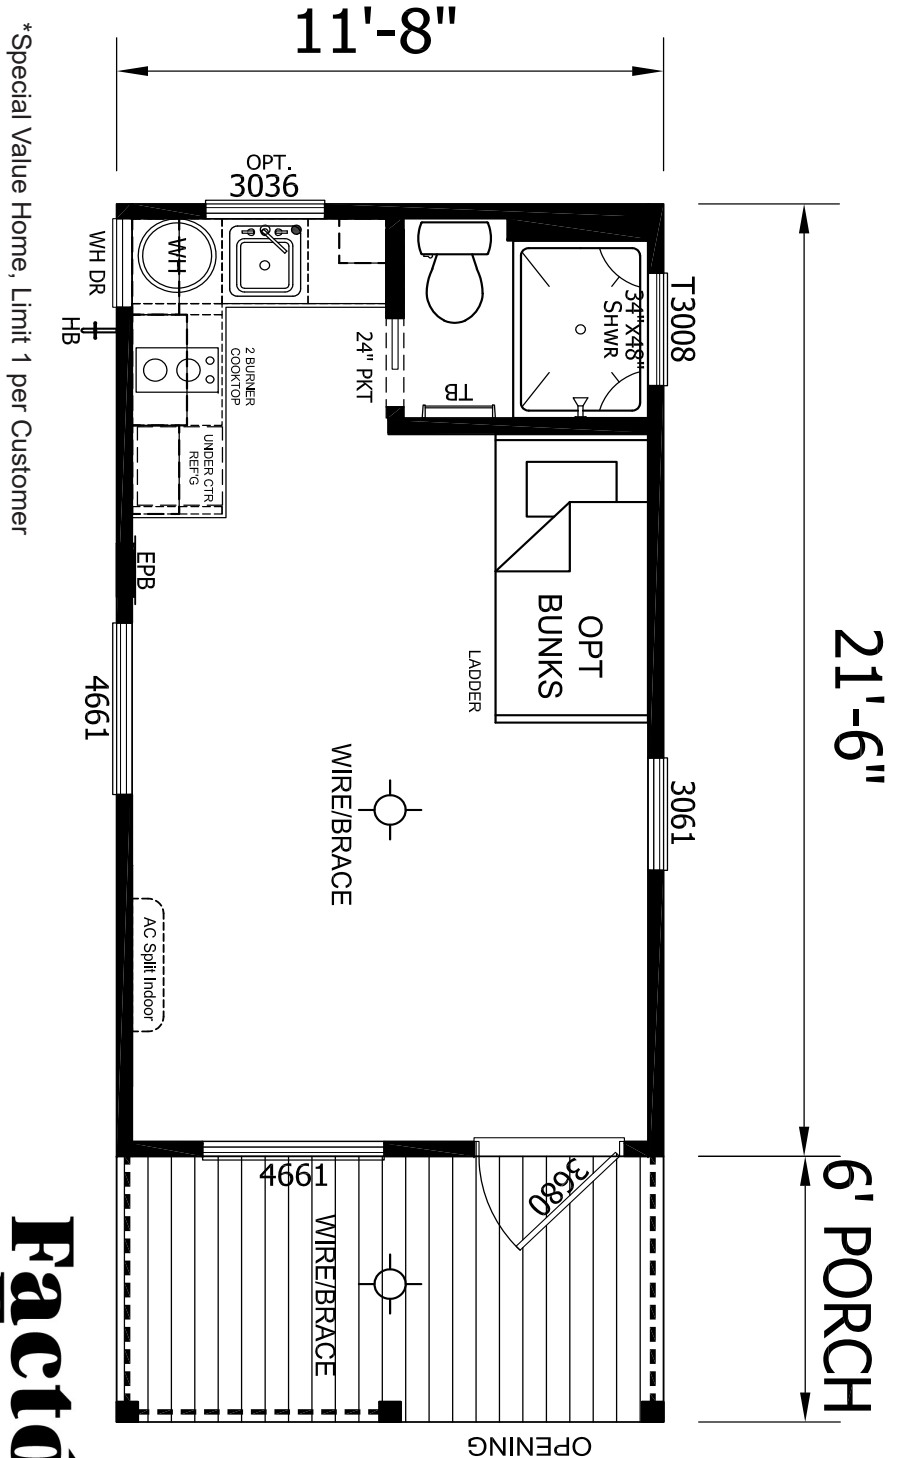

Crossett

Imperial Series

Open Floor Plan , 6' Porch
 Approx. 256 Sq. Ft.

Last Updated: 7-15-19

*Special Value Home, Limit 1 per Customer

I authorize Factory Expo Park Models to build my house, per this plan.