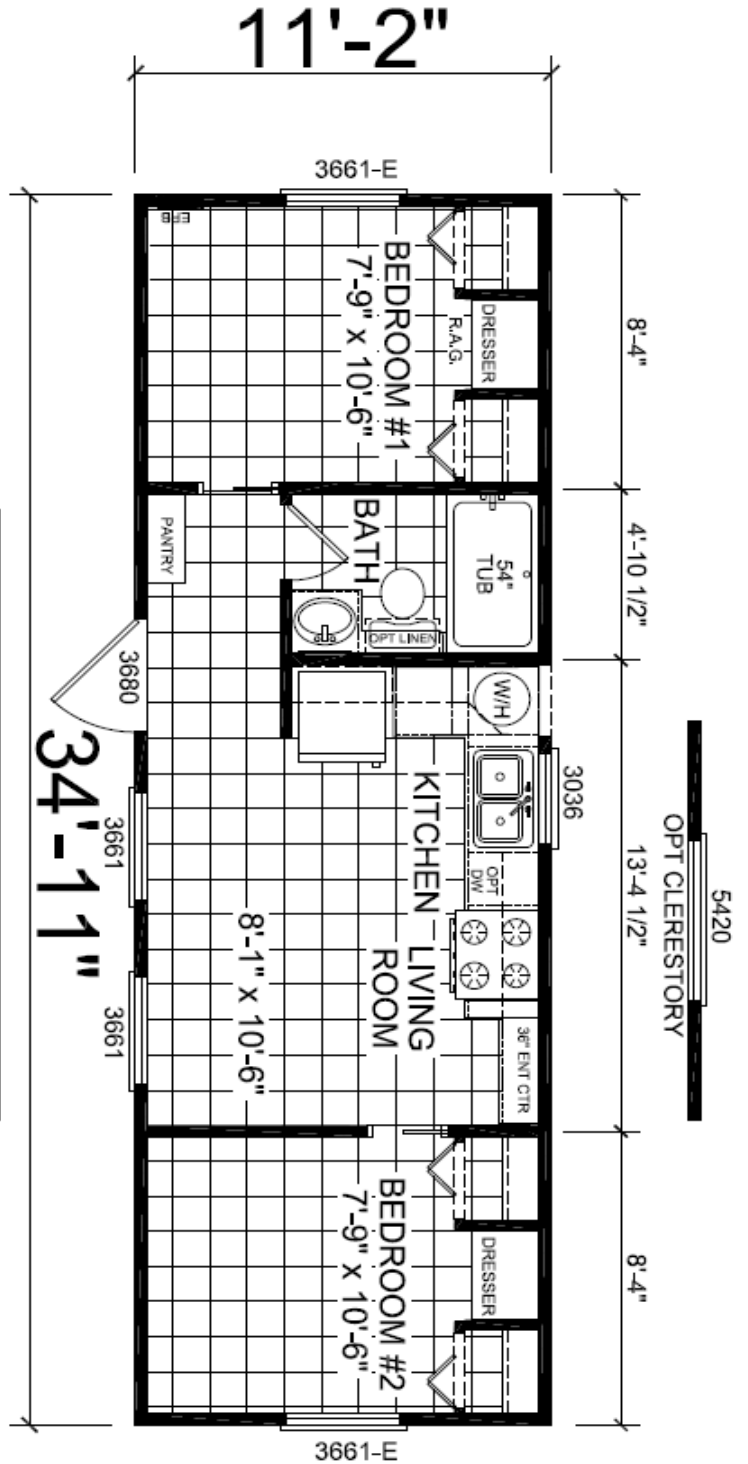

## Imperial Series

2 Bed , 1 Bath  
Approx. 399 Sq. Ft.

Last Updated: 12-8-17

Important: Due to our policy of continual improvement, all information in our brochures may vary from actual home. The right is reserved to make changes at any time, without notice or obligation, in colors, materials, specifications, processes, and models. All dimensions and square footage calculations are nominal and approximate figures. Please check with your local sales associate for specific and current information.