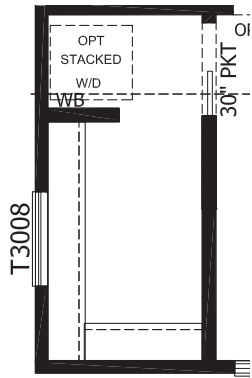

# Burton

Imperial Series

399 SQ. FT. (Approximate) 1 Bedroom, 1 Bath

Last Updated: 5-15-23

OPTIONAL WALK-IN CLOSET WITH WASHER/DRYER AREA

**FACTORY EXPO HOME CENTERS**  
3401 W. Corsicana Highway  
Athens, TX 75751