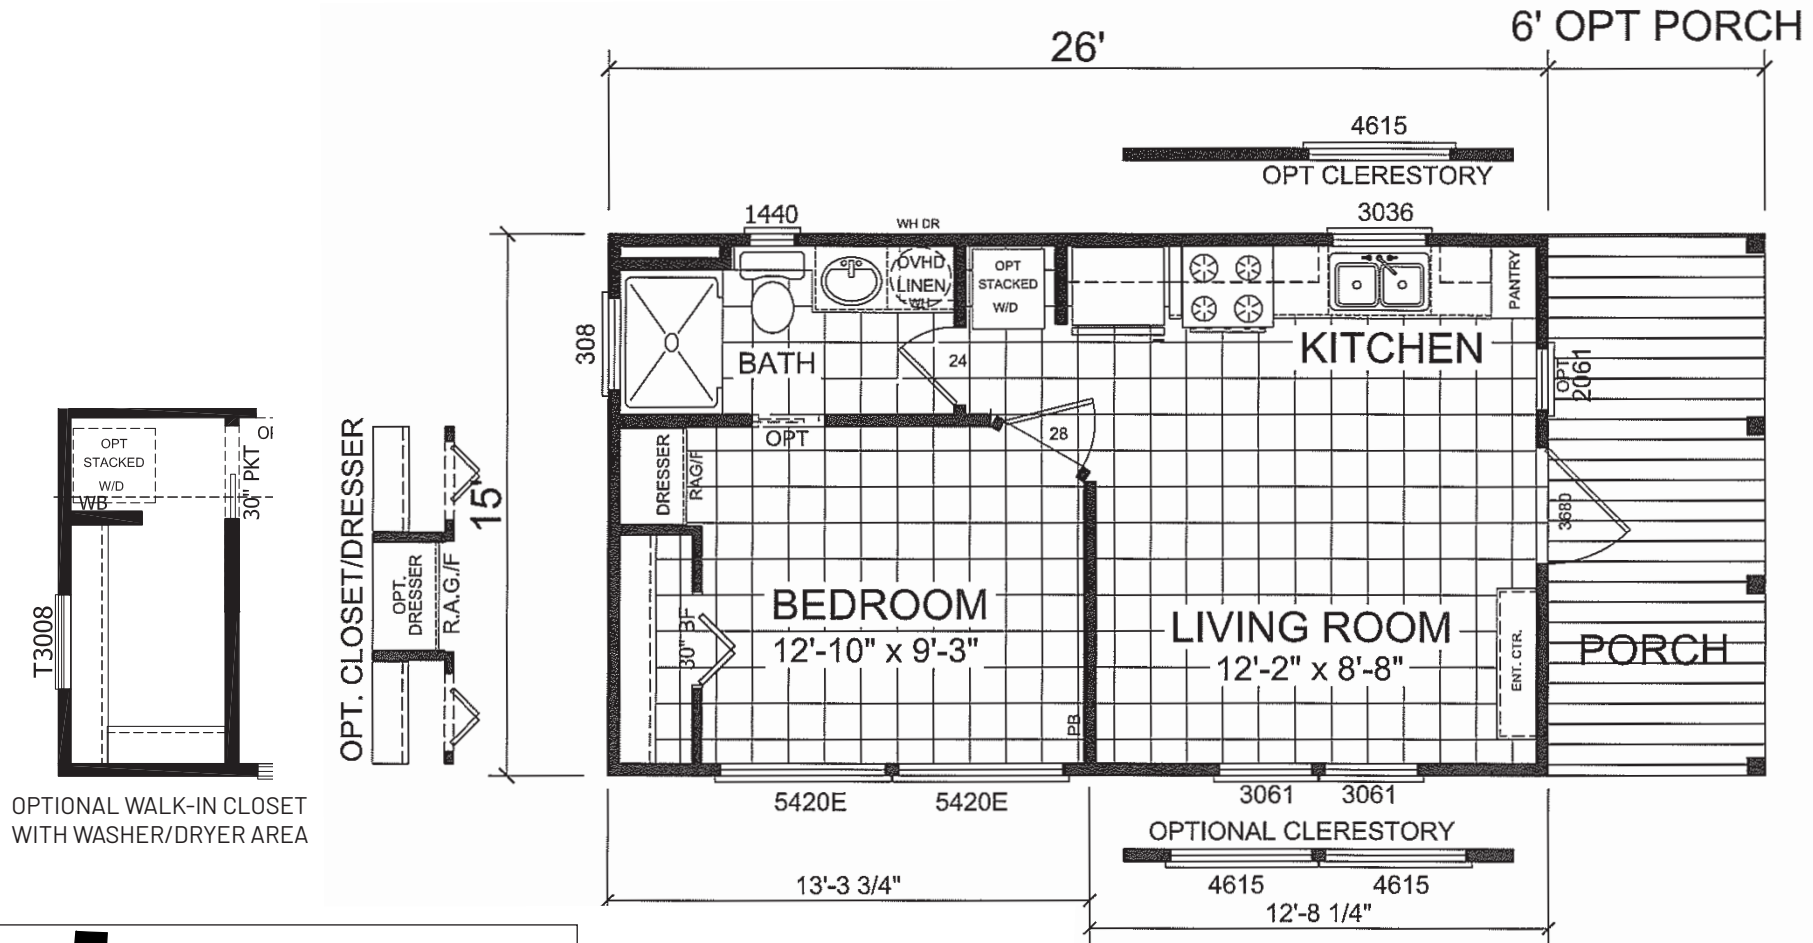

# Burton

Imperial Series

399 SQ. FT. (Approximate) 1 Bedroom, 1 Bath

Last Updated: 5-15-23

OPTIONAL WALK-IN CLOSET WITH WASHER/DRYER AREA

**FACTORY EXPO HOME CENTERS**  
3401 W. Corsicana Highway  
Athens, TX 75751