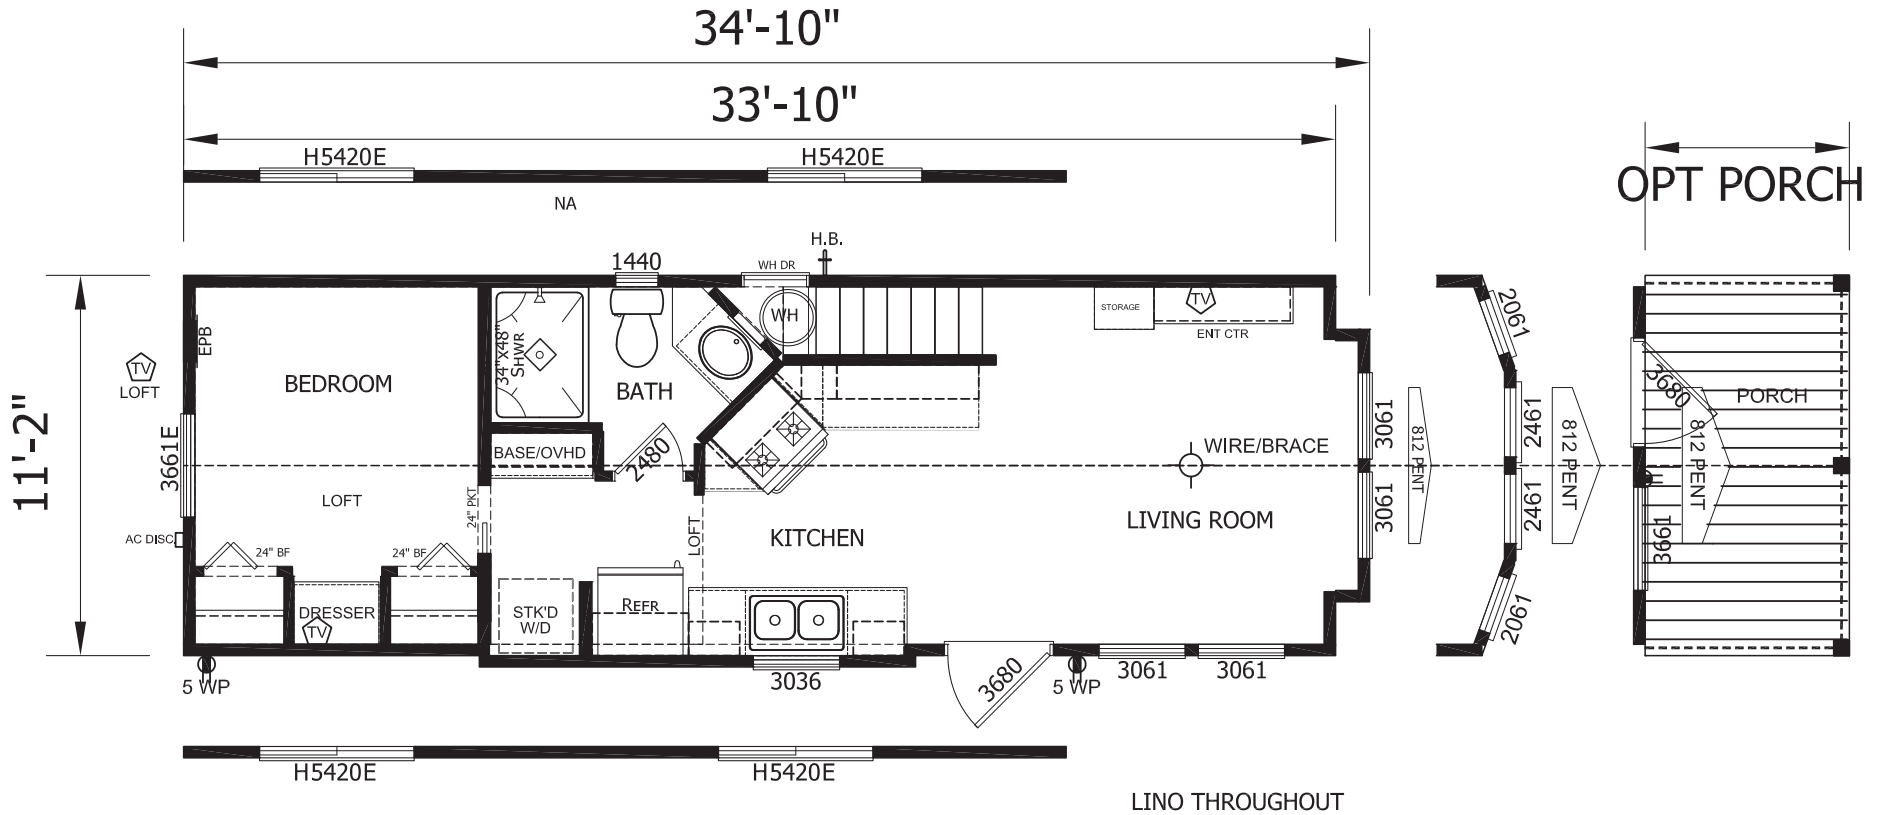

# Bennington

Athens Park Select Series

399 SQ. FT. (Approximate) 1 Bedroom, 1 Bath

Last Updated: 3-27-24

**FACTORY EXPO HOME CENTERS**  
 3401 W. Corsicana Highway  
 Athens, TX 75751

**AT.ParkModelsDirect.com | 1-800-965-9693**