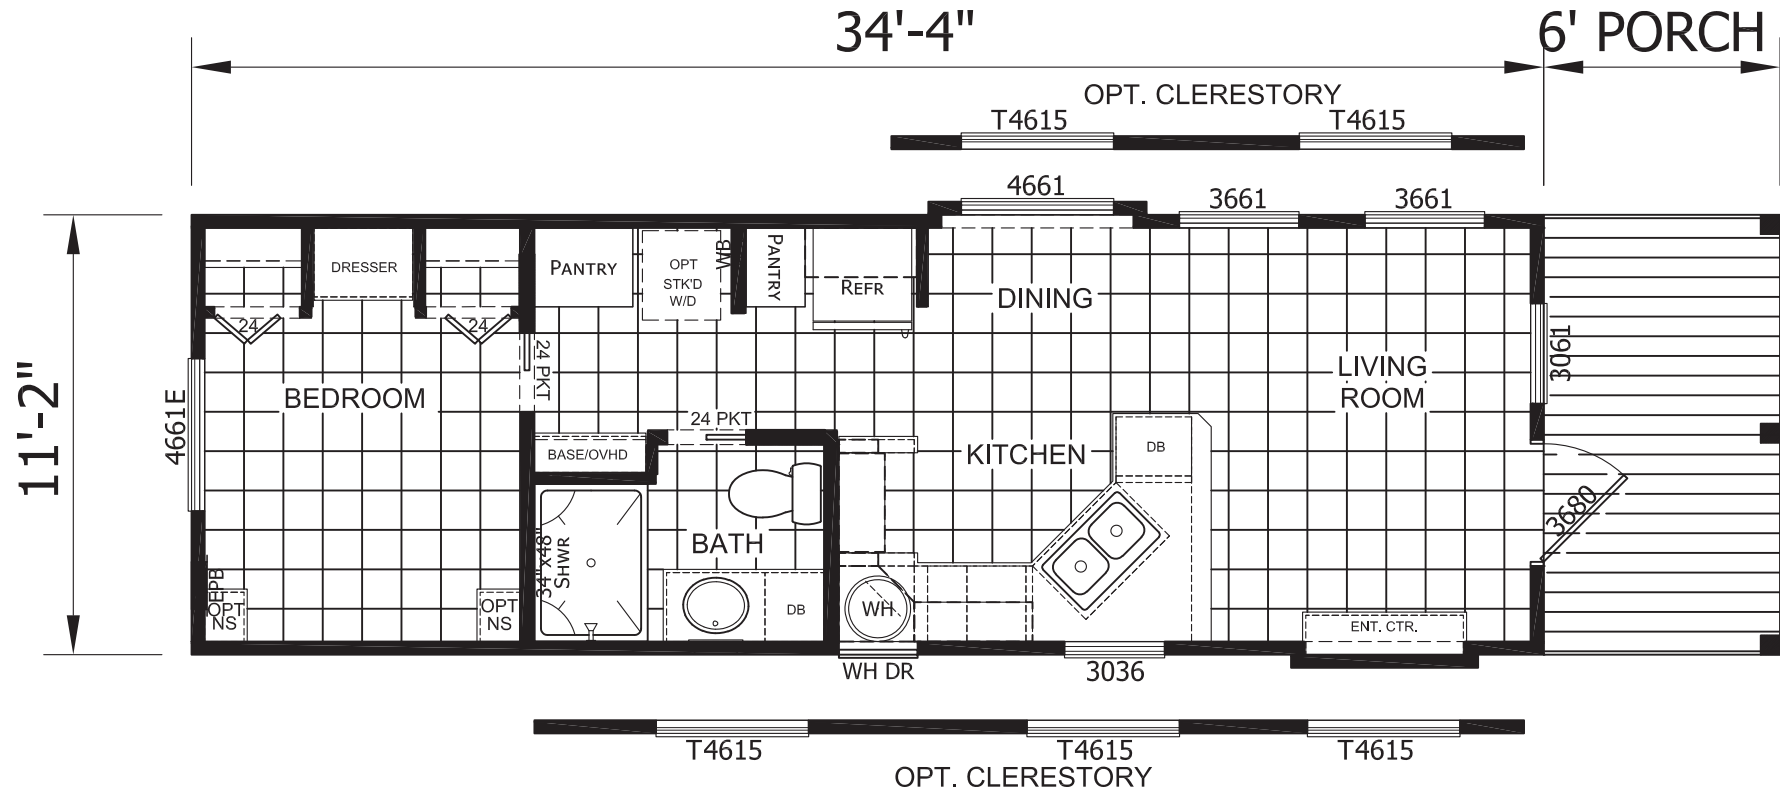

Austin

Imperial Series

398 SQ. FT. (Approximate) 1 Bedroom, 1 Bath

Last Updated: 6-22-23

FACTORY EXPO HOME CENTERS
 3401 W. Corsicana Highway
 Athens, TX 75751

LINO THROUGHOUT

AT.ParkModelsDirect.com | 1-800-965-9693