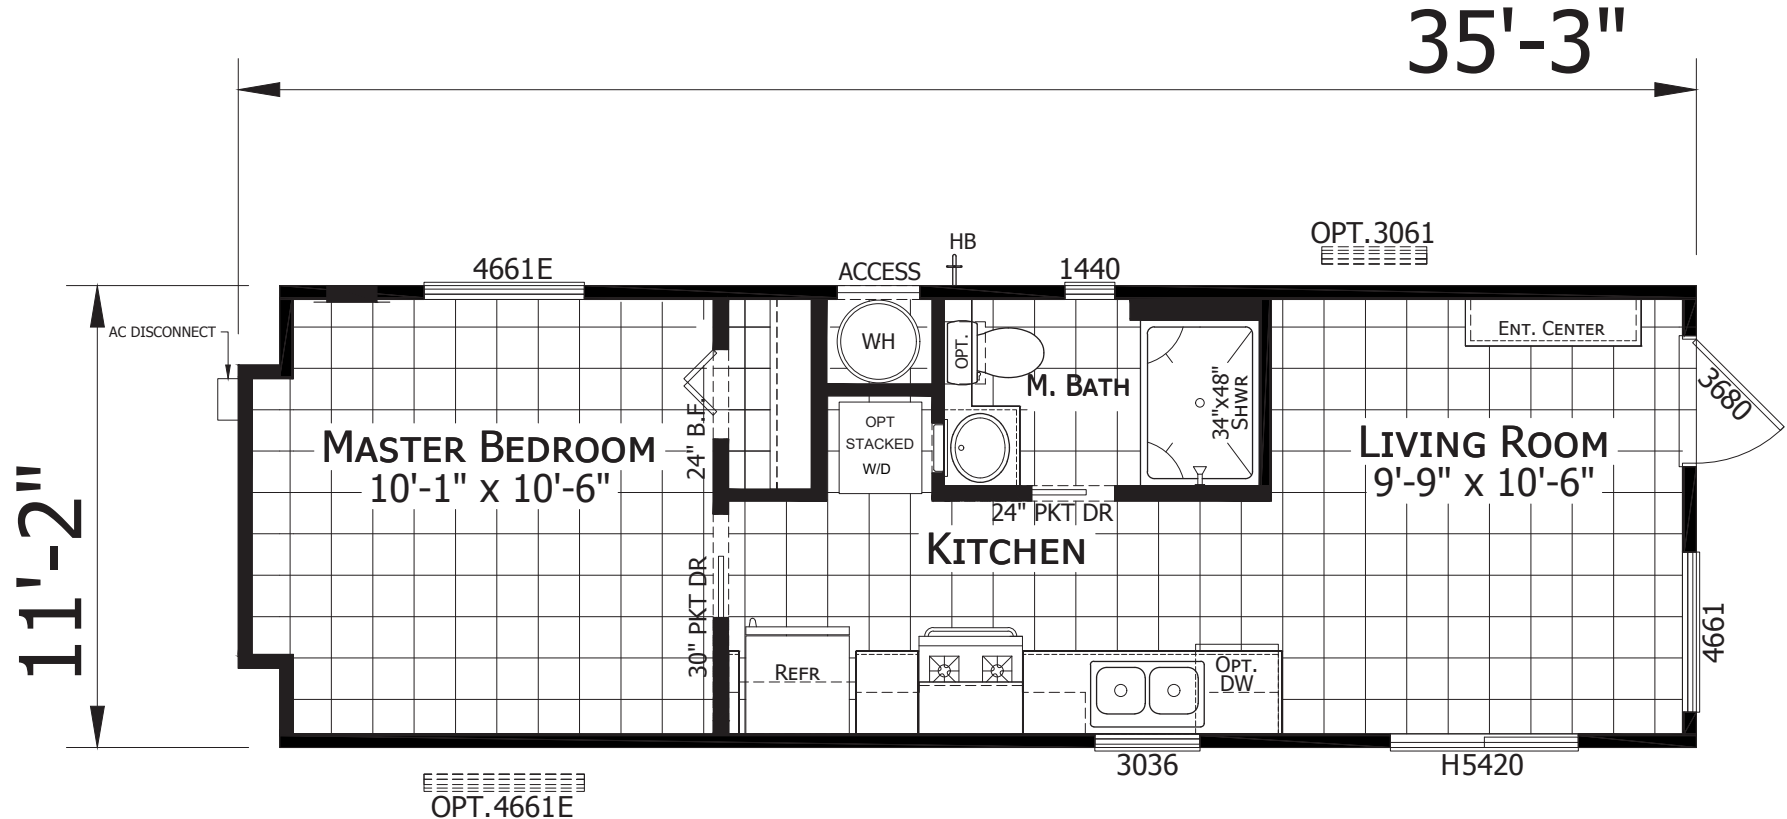

Ashley

Imperial Series

390 SQ. FT. (Approximate) 1 Bedroom, 1 Bath

Last Updated: 6-22-23

FACTORY EXPO HOME CENTERS
3401 W. Corsicana Highway
Athens, TX 75751

AT.ParkModelsDirect.com | 1-800-965-9693

IMPORTANT: Alta Cima Corp reserves the right to modify, cancel or substitute products or features of this event at any time without prior notice or obligation. Pictures and other promotional materials are representative and may depict or contain floor plans, square footages, elevations, options, upgrades, extra design features, decorations, floor coverings, specialty light fixtures, custom paint and wall coverings, window treatments, landscaping, sound and alarm systems, furnishings, appliances, and other designer/decorator features and amenities that are not included as part of the home and/or may not be available at all locations. Home, pricing and community information is subject to change, and homes to prior sale, at any time without notice or obligation. ©2020 Alta Cima Corp. All rights reserved.