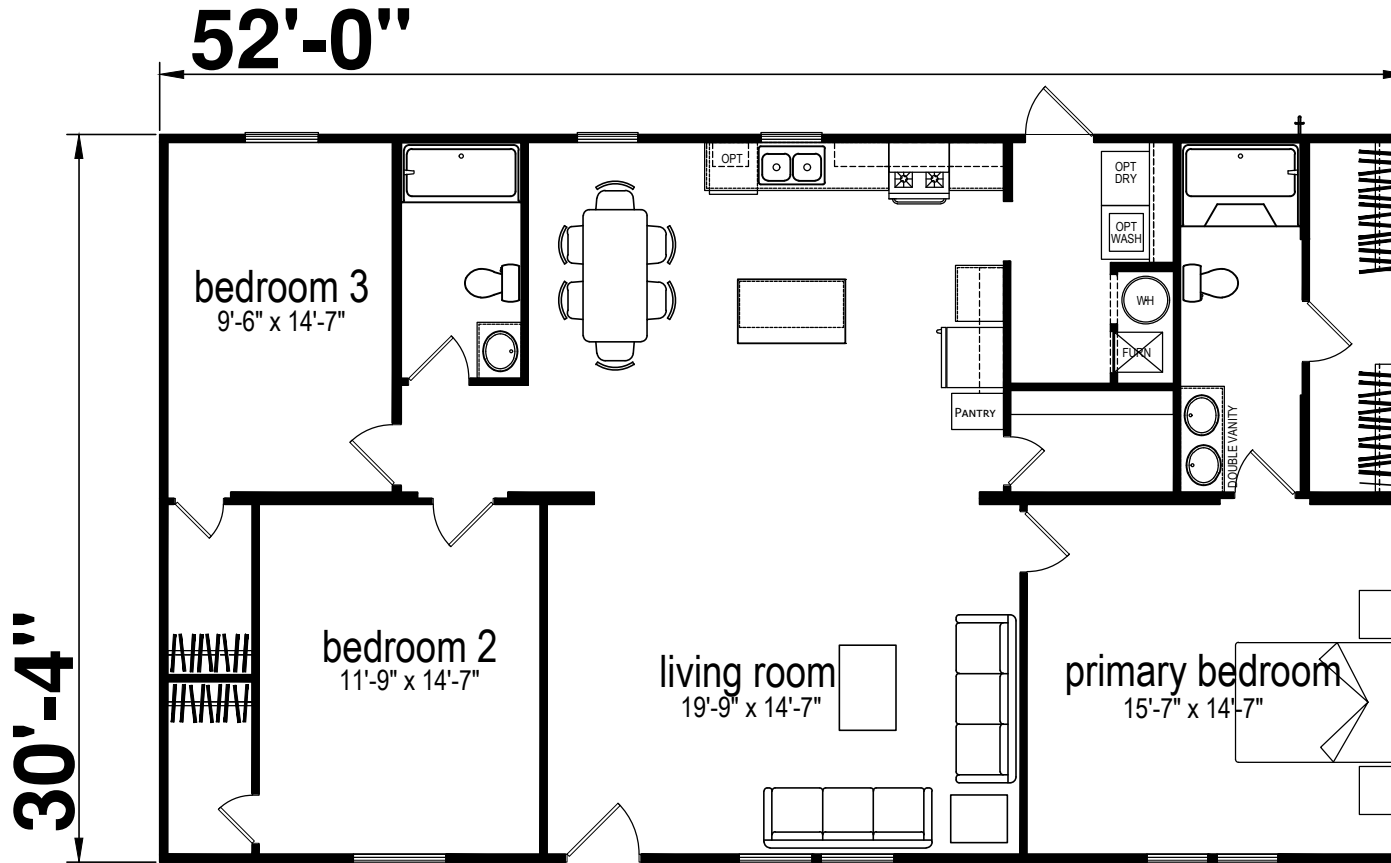

Yeso

Prime Series

1,577 SQ. FT. (Approximate) 3 Bedroom, 2 Bath

CHAMPION[®]
HOMES CENTER

Last Updated: 5-2-23

CHAMPION HOMES CENTER
3401 W. Corsicana Hwy
Athens, Texas 75751

FactoryExpoDirect.net | 1-800-218-5309