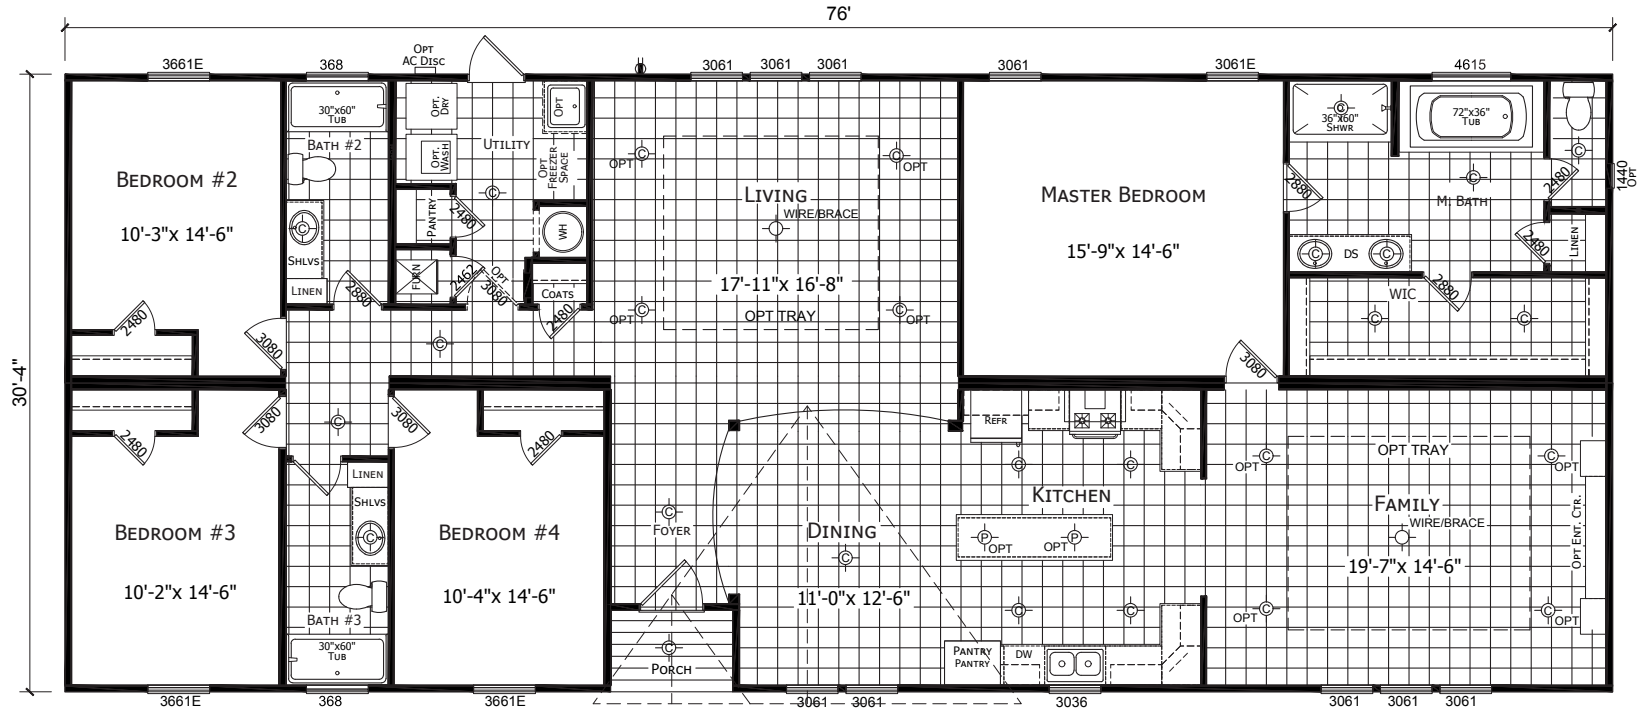

**Wylwood**  
Innovation Series

**Factory Expo**  
"Factory Direct Pricing"  
HOME CENTERS

Multi-Section  
4 Bedroom, 3 Bath  
Approx. 2,281 Sq. Ft.

Last Updated 7-25-18

3401 W. Corsicana Highway, Athens, TX 75751