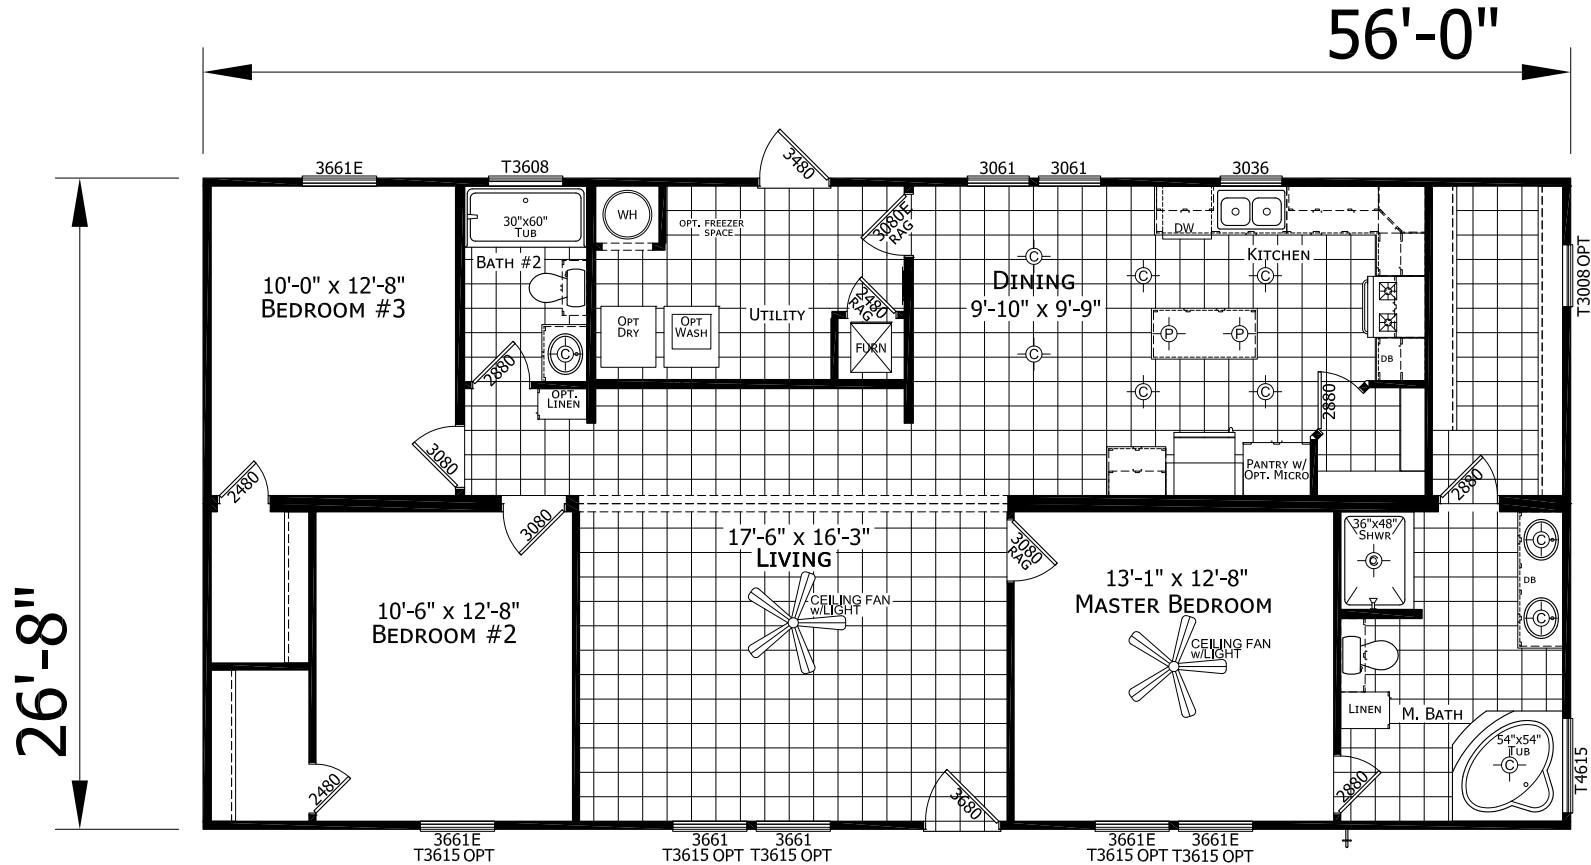

Wellman

Innovation Series - Multi Section

1,493 SQ. FT. (Approximate) 3 Bedrooms, 2 Baths

Last Updated: 5-11-21

FACTORY EXPO HOME CENTERS
 3401 W. Corsicana Hwy
 Athens, Texas 75751

FactoryExpoDirect.net | 1-800-218-5309