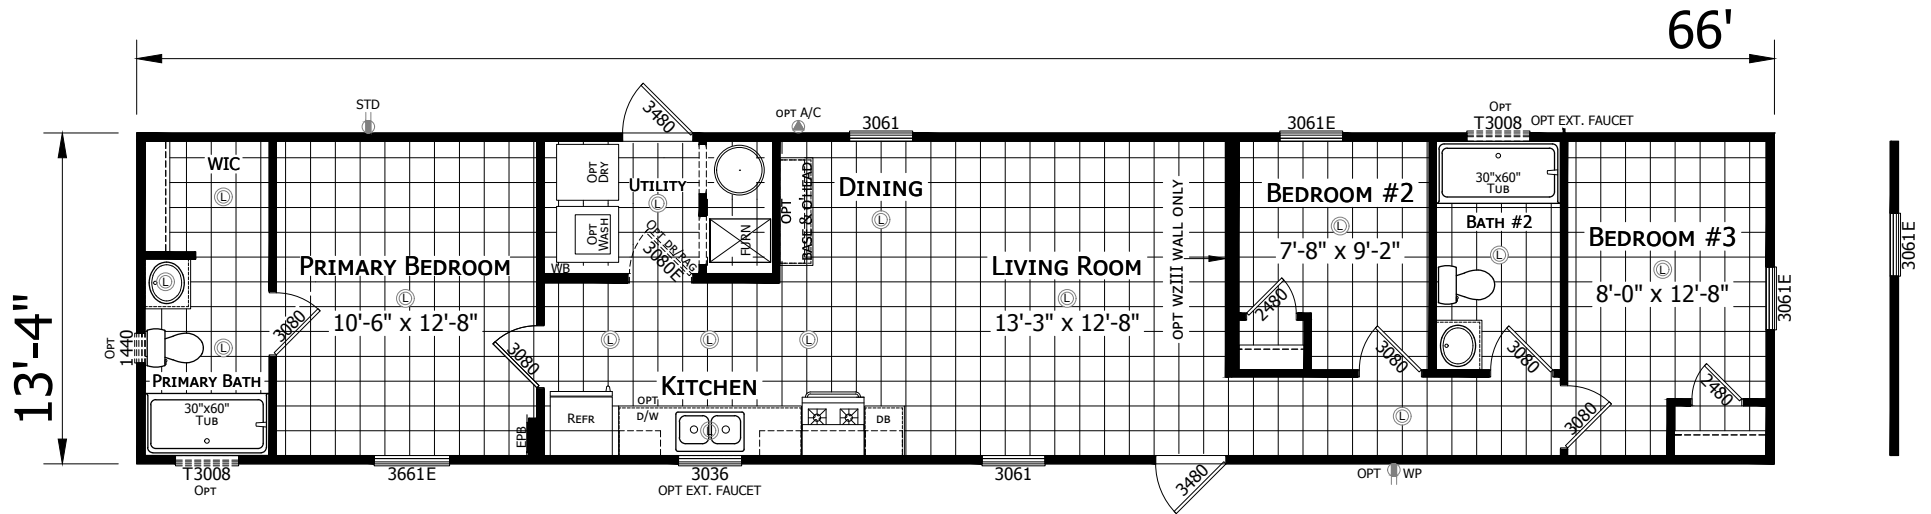

# Varnville

Redman Classic Series - Single Section

880 SQ. FT. (Approximate) 3 Bedroom, 2 Bath

Last Updated: 10-30-24

**CHAMPION HOMES CENTER**  
 3401 W. Corsicana Hwy  
 Athens, Texas 75751

**FactoryExpoDirect.net | 1-800-218-5309**