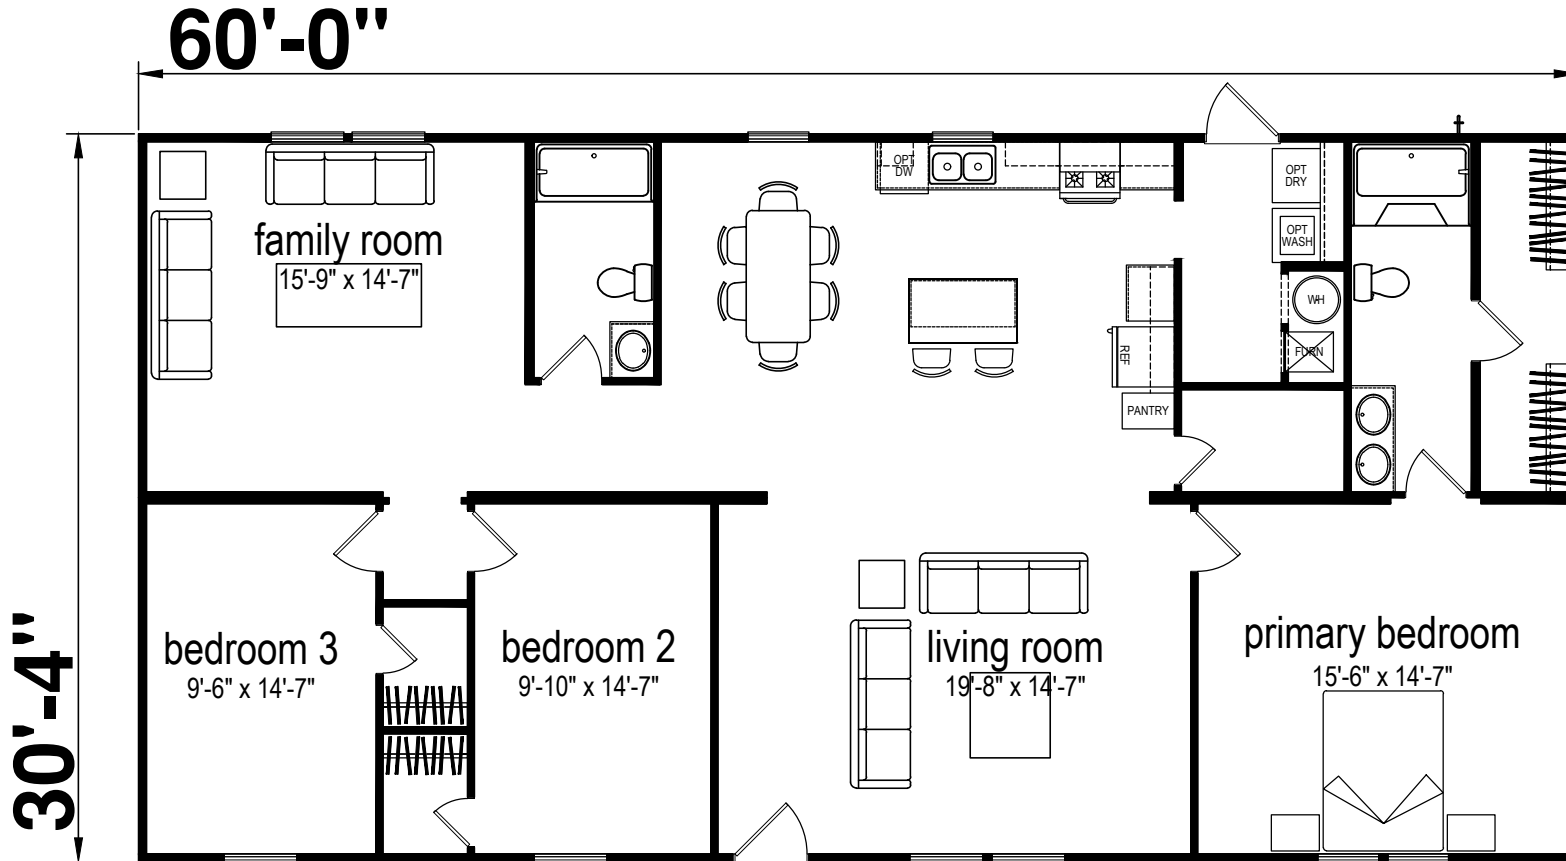

Thorp

Prime Series

1,820 SQ. FT. (Approximate) 3 Bedroom, 2 Bath

CHAMPION[®]
HOMES CENTER

Last Updated: 5-2-23

CHAMPION HOMES CENTER
3401 W. Corsicana Hwy
Athens, Texas 75751

FactoryExpoDirect.net | 1-800-218-5309