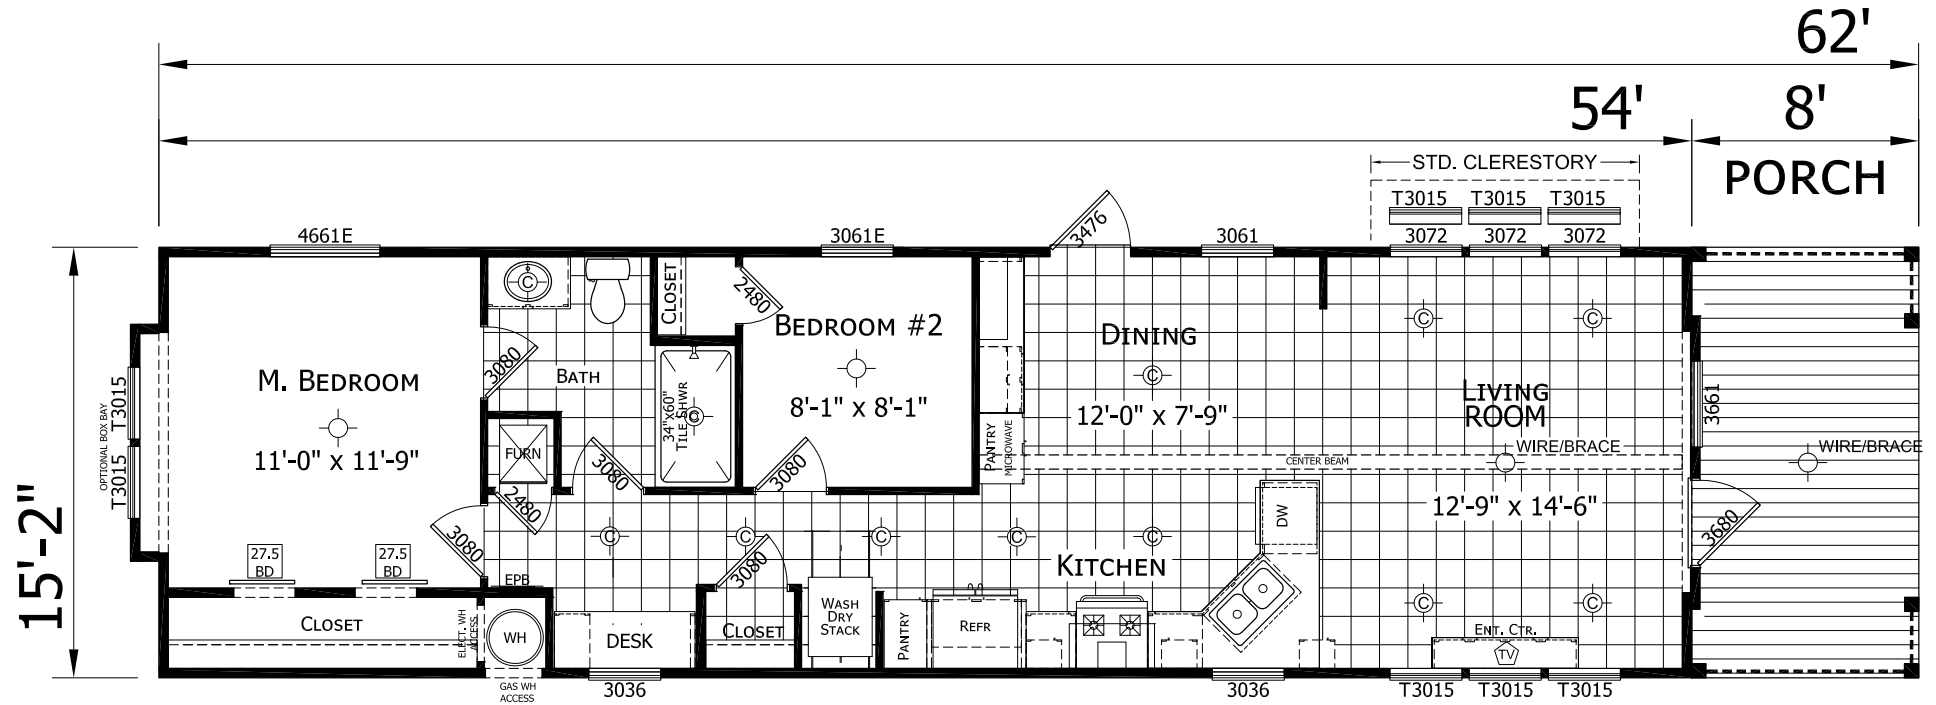

# Spring Hill

Diamond Series

819 SQ. FT. (Approximate) 2 Bedroom, 1 Bath

Last Updated: 6-23-21

**FACTORY EXPO HOME CENTERS**  
 3401 W. Corsicana Hwy  
 Athens, Texas 75751

**FactoryExpoDirect.net | 1-800-218-5309**