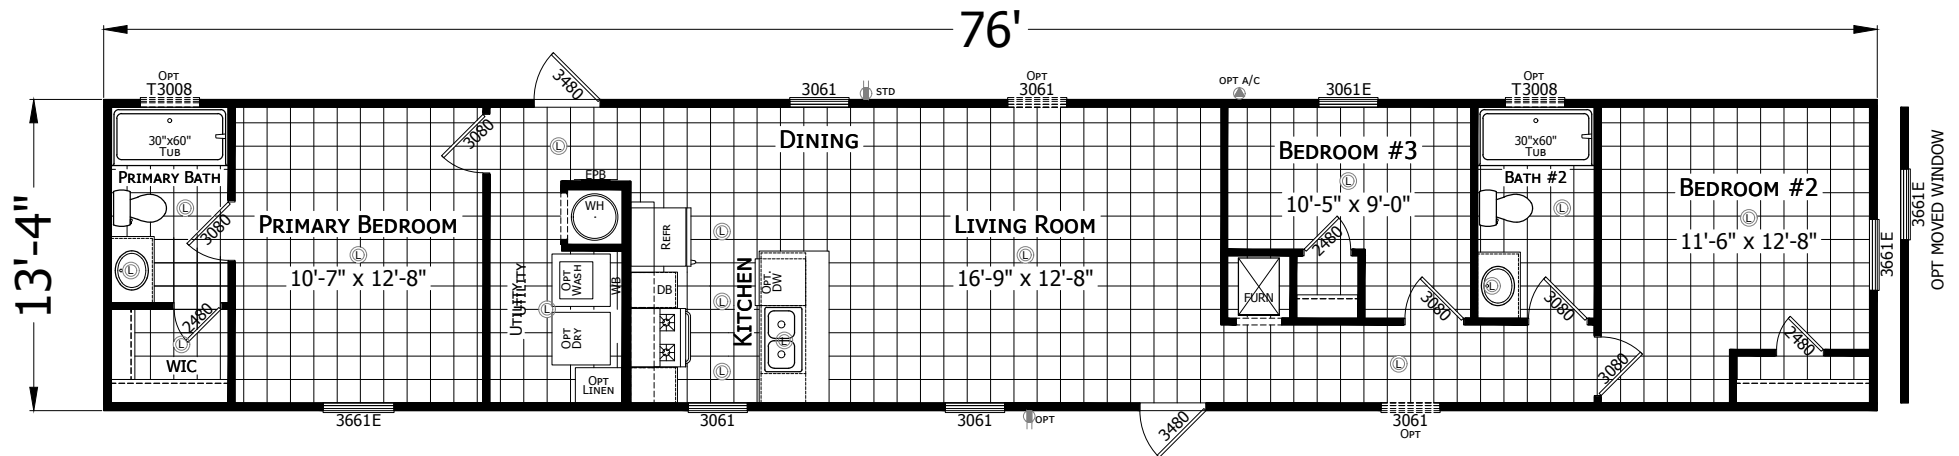

Silverson

Redman Classic Series - Single Section

1,013 SQ. FT. (Approximate) 3 Bedroom, 2 Bath

Last Updated: 10-30-24

CHAMPION HOMES CENTER
3401 W. Corsicana Hwy
Athens, Texas 75751

FactoryExpoDirect.net | 1-800-218-5309