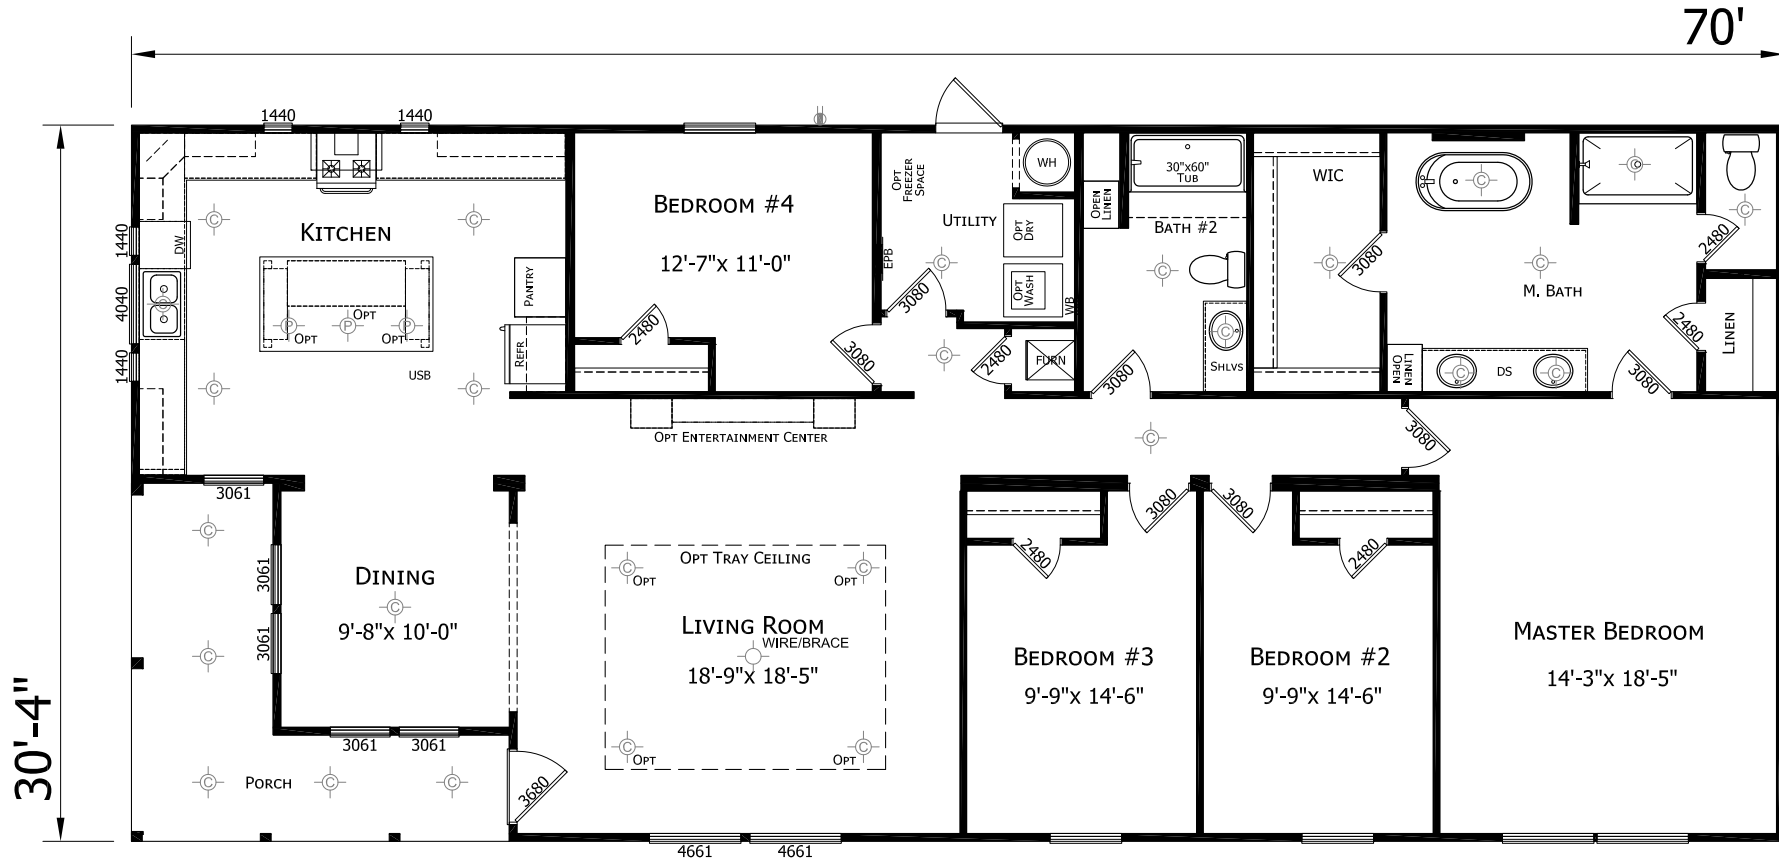

Sheldon

Innovation Series - Multi Section

2,123 SQ. FT. (Approximate) 4 Bedrooms, 2 Baths

Last Updated: 5-11-21

FACTORY EXPO HOME CENTERS

3401 W. Corsicana Hwy
Athens, Texas 75751

FactoryExpoDirect.net | 1-800-218-5309