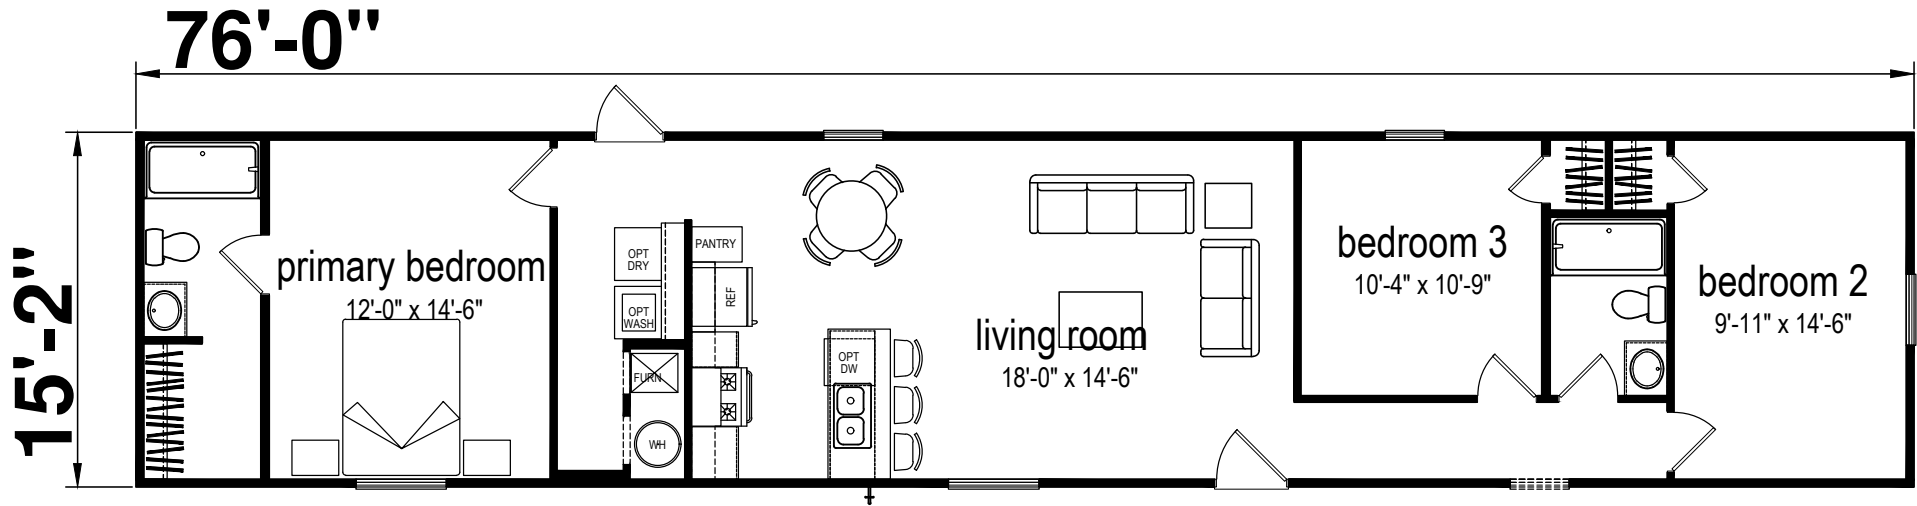

Sayers

Prime Series

1,153 SQ. FT. (Approximate) 3 Bedroom, 2 Bath

CHAMPION
HOMES CENTER

Last Updated: 5-2-23

CHAMPION HOMES CENTER
3401 W. Corsicana Hwy
Athens, Texas 75751

FactoryExpoDirect.net | 1-800-218-5309