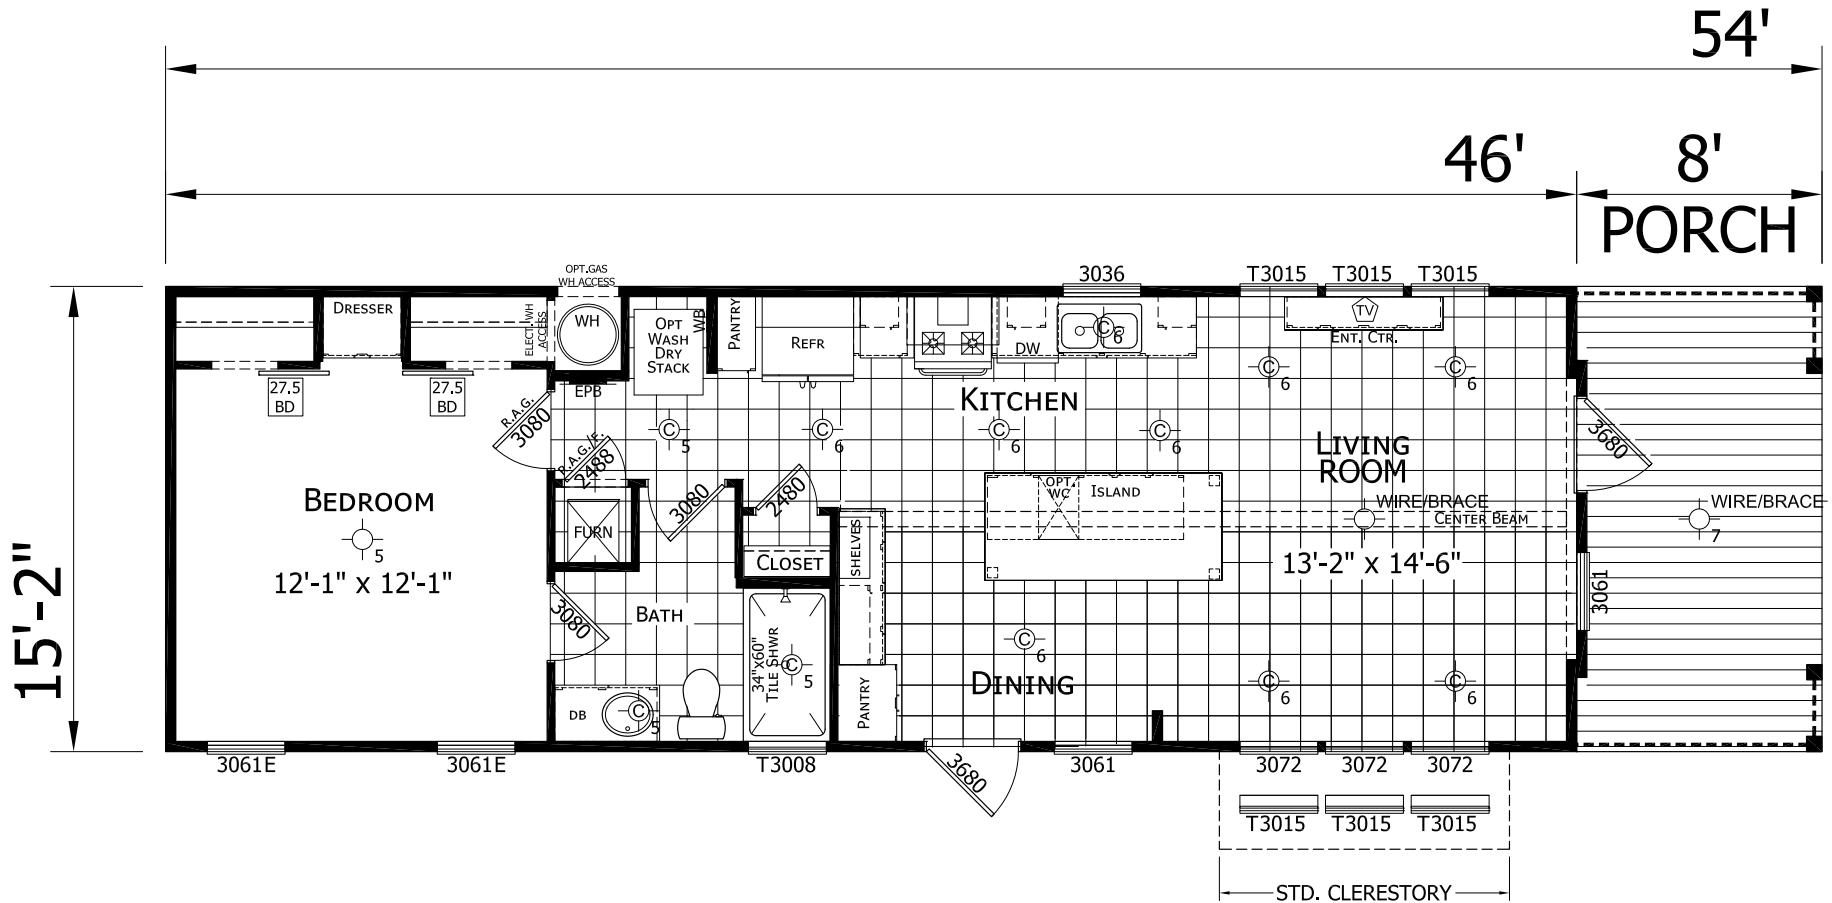

Poynor

Diamond Series

698 SQ. FT. (Approximate) 1 Bedroom, 1 Bath

Last Updated: 6-23-21

FACTORY EXPO HOME CENTERS
 3401 W. Corsicana Hwy
 Athens, Texas 75751

FactoryExpoDirect.net | 1-800-218-5309

IMPORTANT: Alta Cima Corp reserves the right to modify, cancel or substitute products or features of this event at any time without prior notice or obligation. Pictures and other promotional materials are representative and may depict or contain floor plans, square footages, elevations, options, upgrades, extra design features, decorations, floor coverings, specialty light fixtures, custom paint and wall coverings, window treatments, landscaping, sound and alarm systems, furnishings, appliances, and other designer/decorator features and amenities that are not included as part of the home and/or may not be available at all locations. Home, pricing and community information is subject to change, and homes to prior sale, at any time without notice or obligation. ©2020 Alta Cima Corp. All rights reserved.