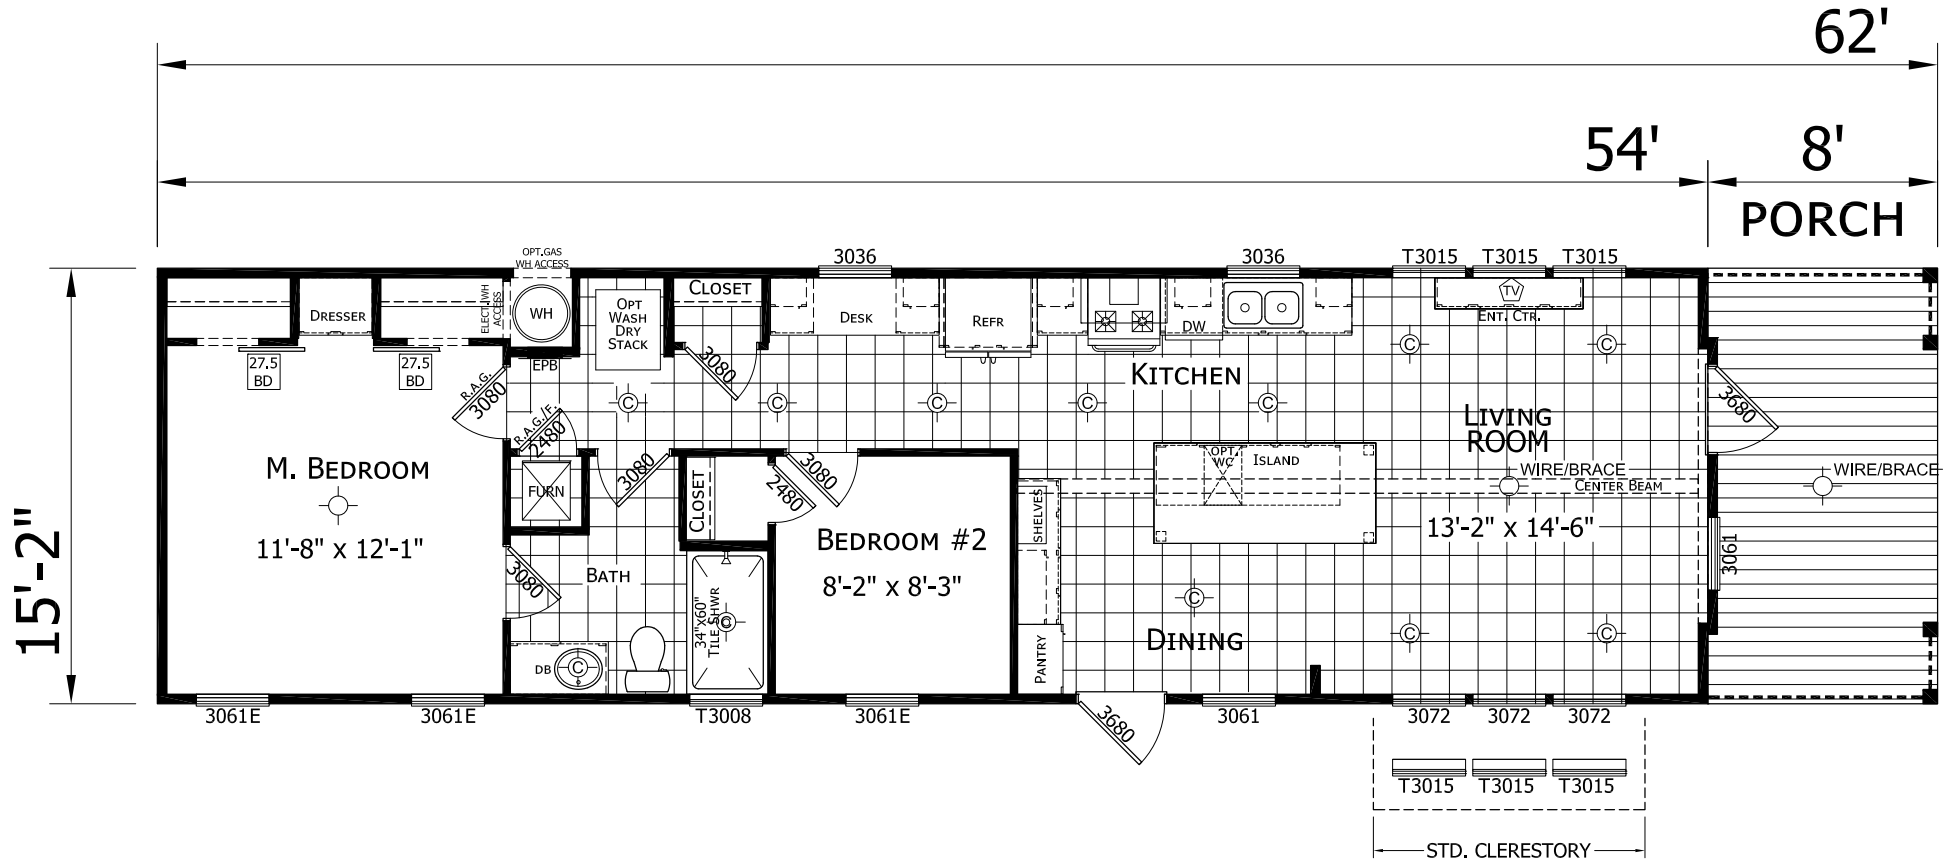

Palestine

Diamond Series

819 SQ. FT. (Approximate) 2 Bedroom, 1 Bath

Last Updated: 6-23-21

FACTORY EXPO HOME CENTERS

3401 W. Corsicana Hwy
Athens, Texas 75751

FactoryExpoDirect.net | 1-800-218-5309

IMPORTANT: Alta Cima Corp reserves the right to modify, cancel or substitute products or features of this event at any time without prior notice or obligation. Pictures and other promotional materials are representative and may depict or contain floor plans, square footages, elevations, options, upgrades, extra design features, decorations, floor coverings, specialty light fixtures, custom paint and wall coverings, window treatments, landscaping, sound and alarm systems, furnishings, appliances, and other designer/decorator features and amenities that are not included as part of the home and/or may not be available at all locations. Home, pricing and community information is subject to change, and homes to prior sale, at any time without notice or obligation. ©2020 Alta Cima Corp. All rights reserved.