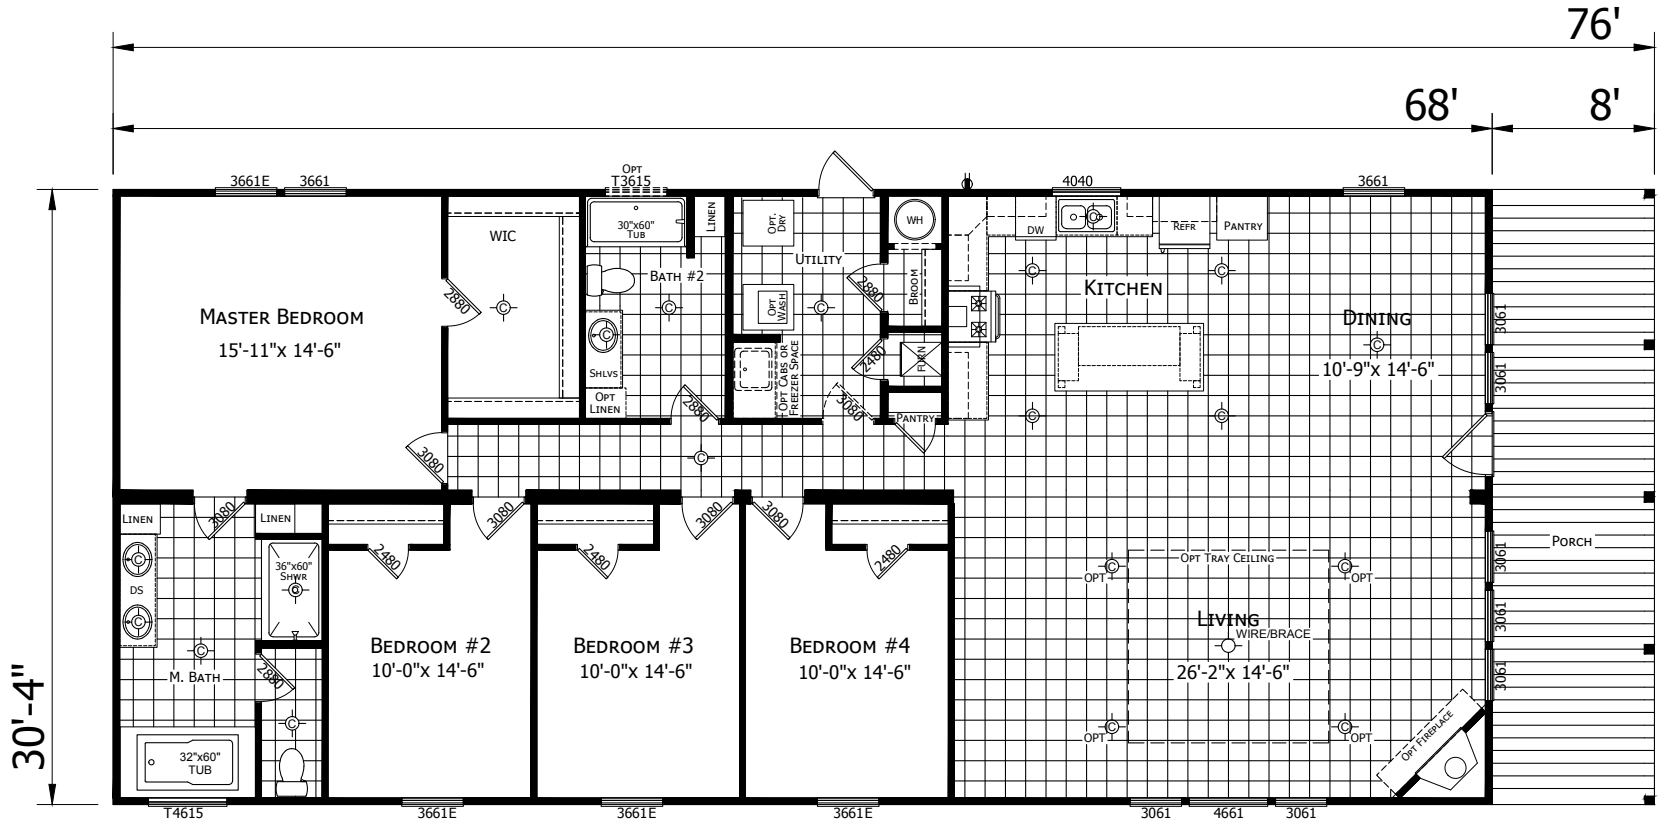

**Oak Creek**  
Innovation Series

**Factory Expo**  
"Factory Direct Pricing"  
HOME CENTERS

Multi-Section  
4 Bedroom, 2 Bath  
Approx. 2,063 Sq. Ft.

Last Updated: 2-21-19

3401 W. Corsicana Highway, Athens, TX 75751