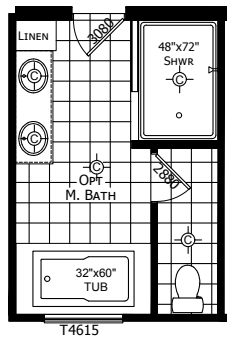

**Oak Creek**  
Innovation Series

**Factory Expo**  
"Factory Direct Pricing"  
HOME CENTERS

Multi-Section  
4 Bedroom, 2 Bath  
Approx. 2,063 Sq. Ft.

Last Updated: 2-21-19

3401 W. Corsicana Highway, Athens, TX 75751