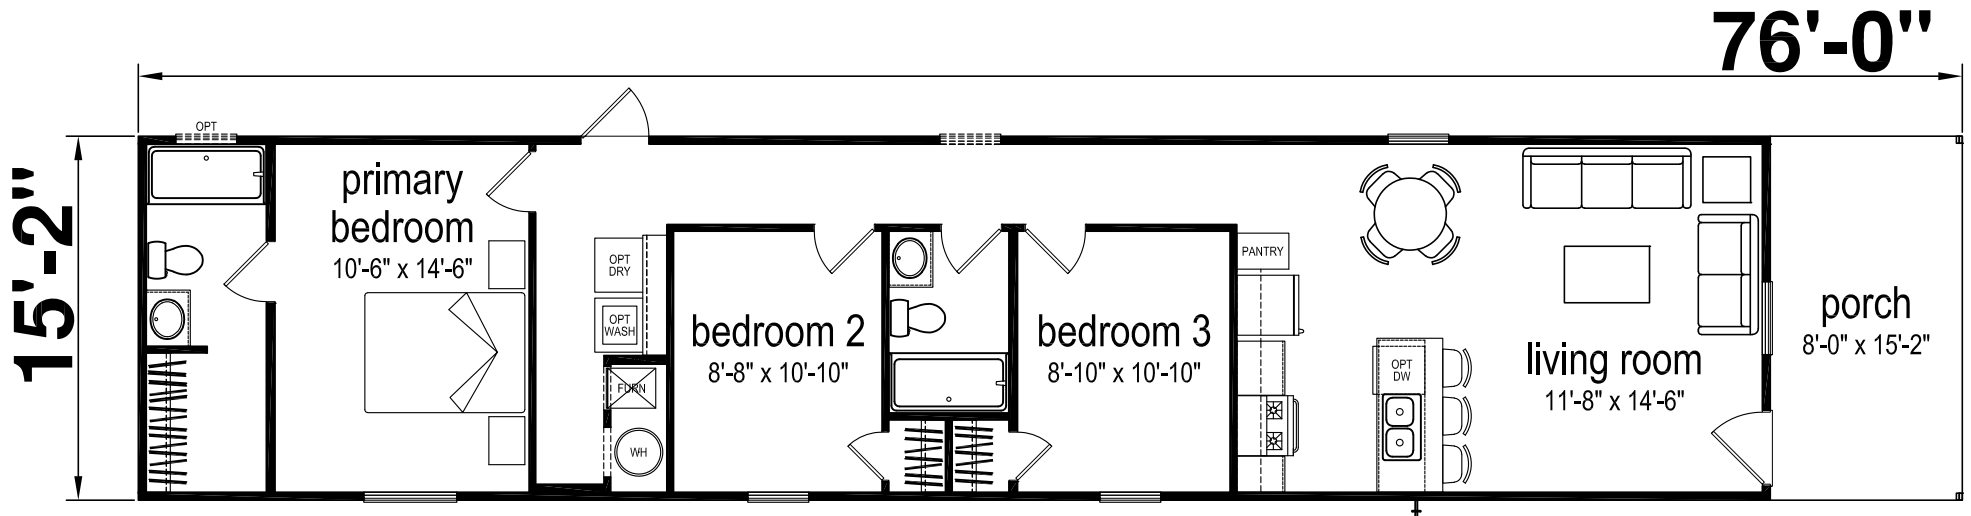

Naples

Prime Series

1031 SQ. FT. (Approximate) 3 Bedroom, 2 Bath

Last Updated: 10-3-24

CHAMPION HOMES CENTER
3401 W. Corsicana Hwy
Athens, Texas 75751

FactoryExpoDirect.net | 1-800-218-5309

IMPORTANT: Champion Homes Center reserves the right to modify, cancel or substitute products or features of this event at any time without prior notice or obligation. Pictures and other promotional materials are representative and may depict or contain floor plans, square footages, elevations, options, upgrades, extra design features, decorations, floor coverings, specialty light fixtures, custom paint and wall coverings, window treatments, landscaping, sound and alarm systems, furnishings, appliances, and other designer/decorator features and amenities that are not included as part of the home and/or may not be available at all locations. Home, pricing and community information is subject to change, and homes to prior sale, at any time without notice or obligation. ©2023 Champion Homes Center. All rights reserved.