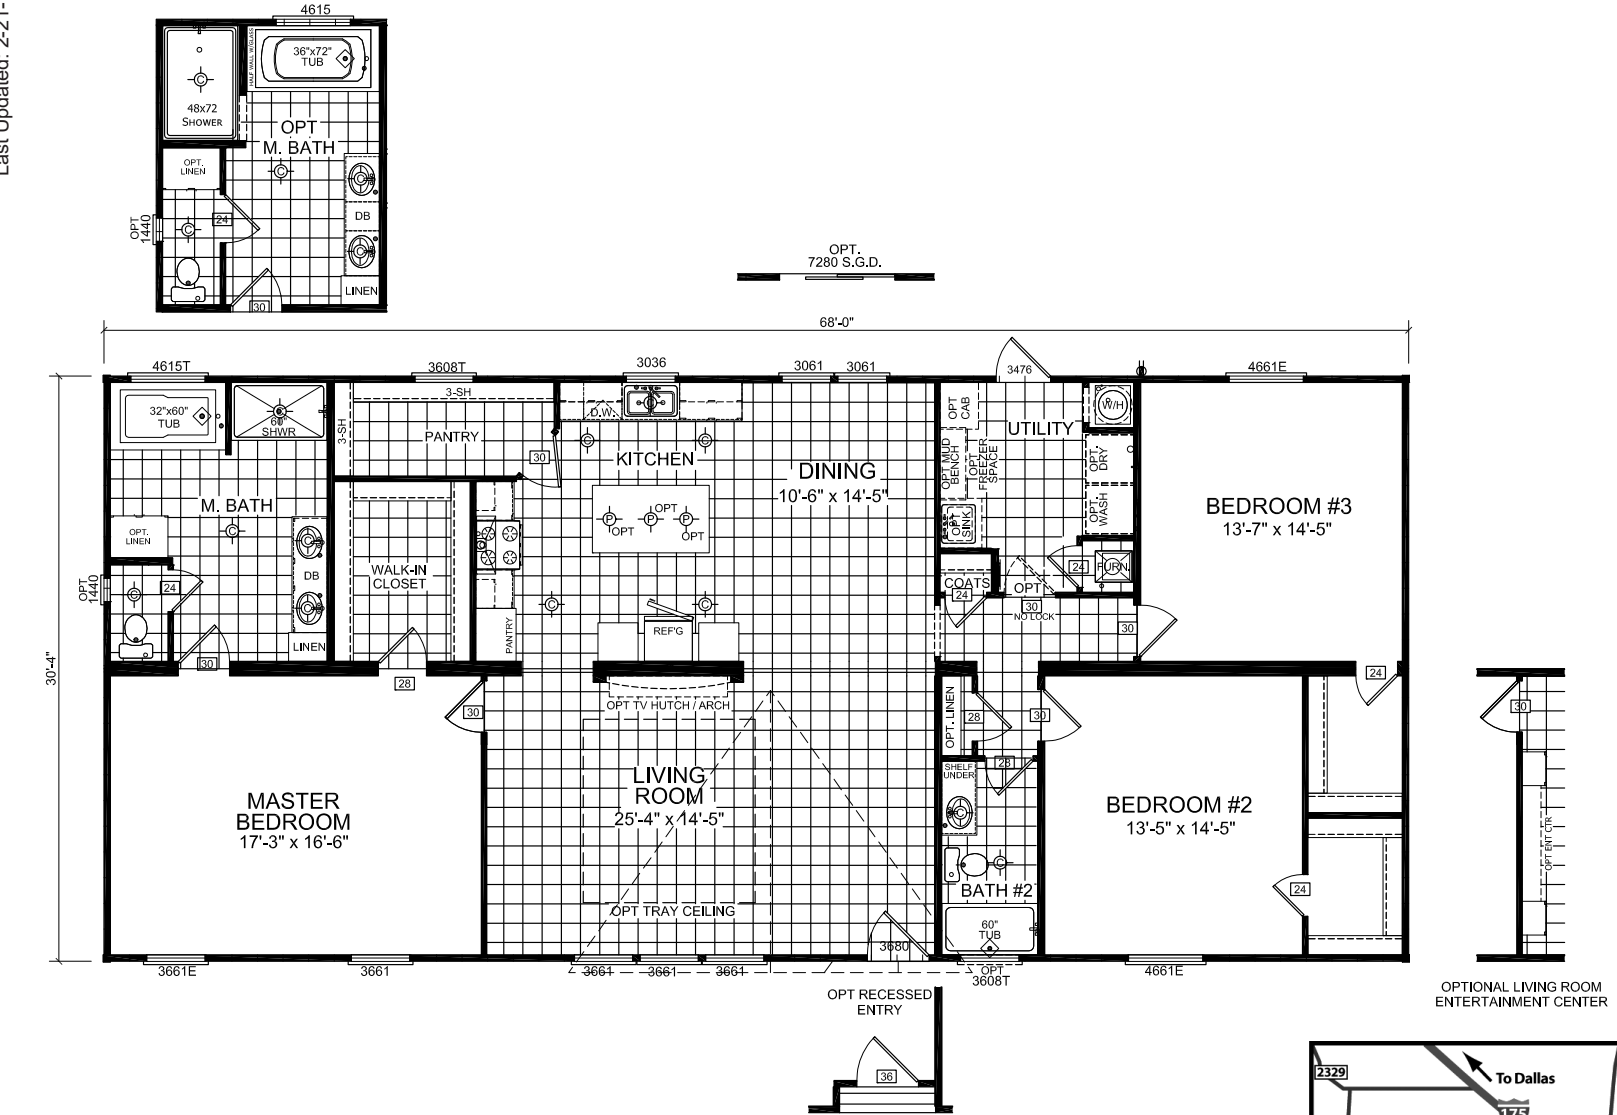

**Morning Star**  
Innovation Series

**Factory Expo**  
"Factory Direct Pricing"  
HOME CENTERS

Multi-Section  
3 Bedroom, 2 Bath  
Approx. 2,063 Sq. Ft.

Last Updated: 2-21-19

OPTIONAL LIVING ROOM ENTERTAINMENT CENTER