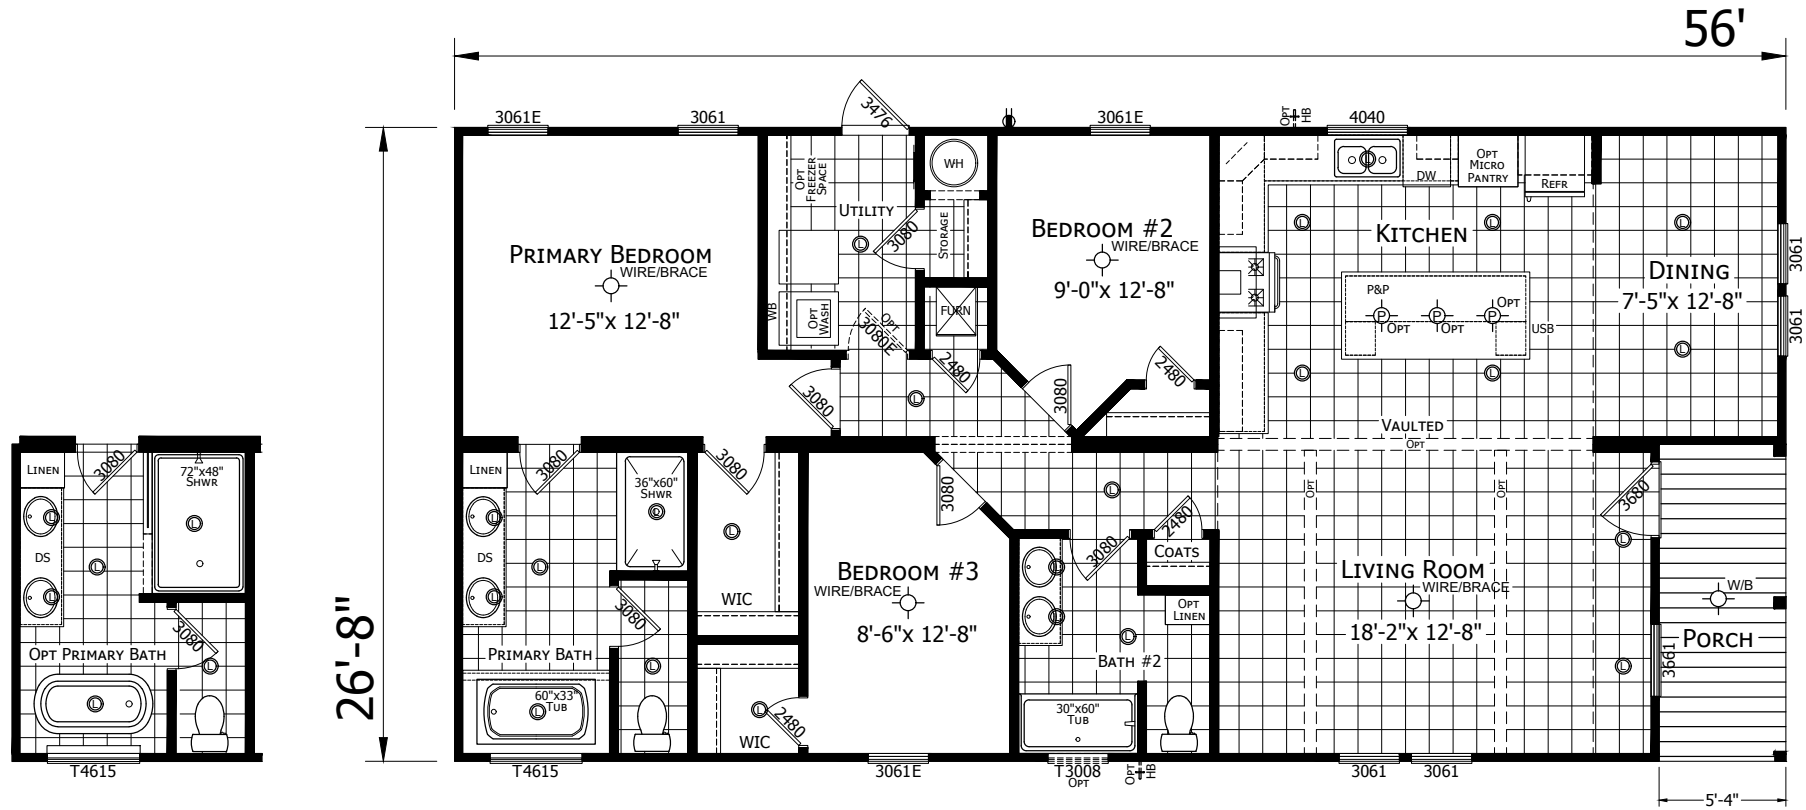

Monsees

Innovation Series - Multi Section

1,494 SQ. FT. (Approximate) 3 Bedroom, 2 Bath

CHAMPION
HOMES CENTER

Last Updated: 12-13-23

CHAMPION HOMES CENTER
3401 W. Corsicana Hwy
Athens, Texas 75751

FactoryExpoDirect.net | 1-800-218-5309