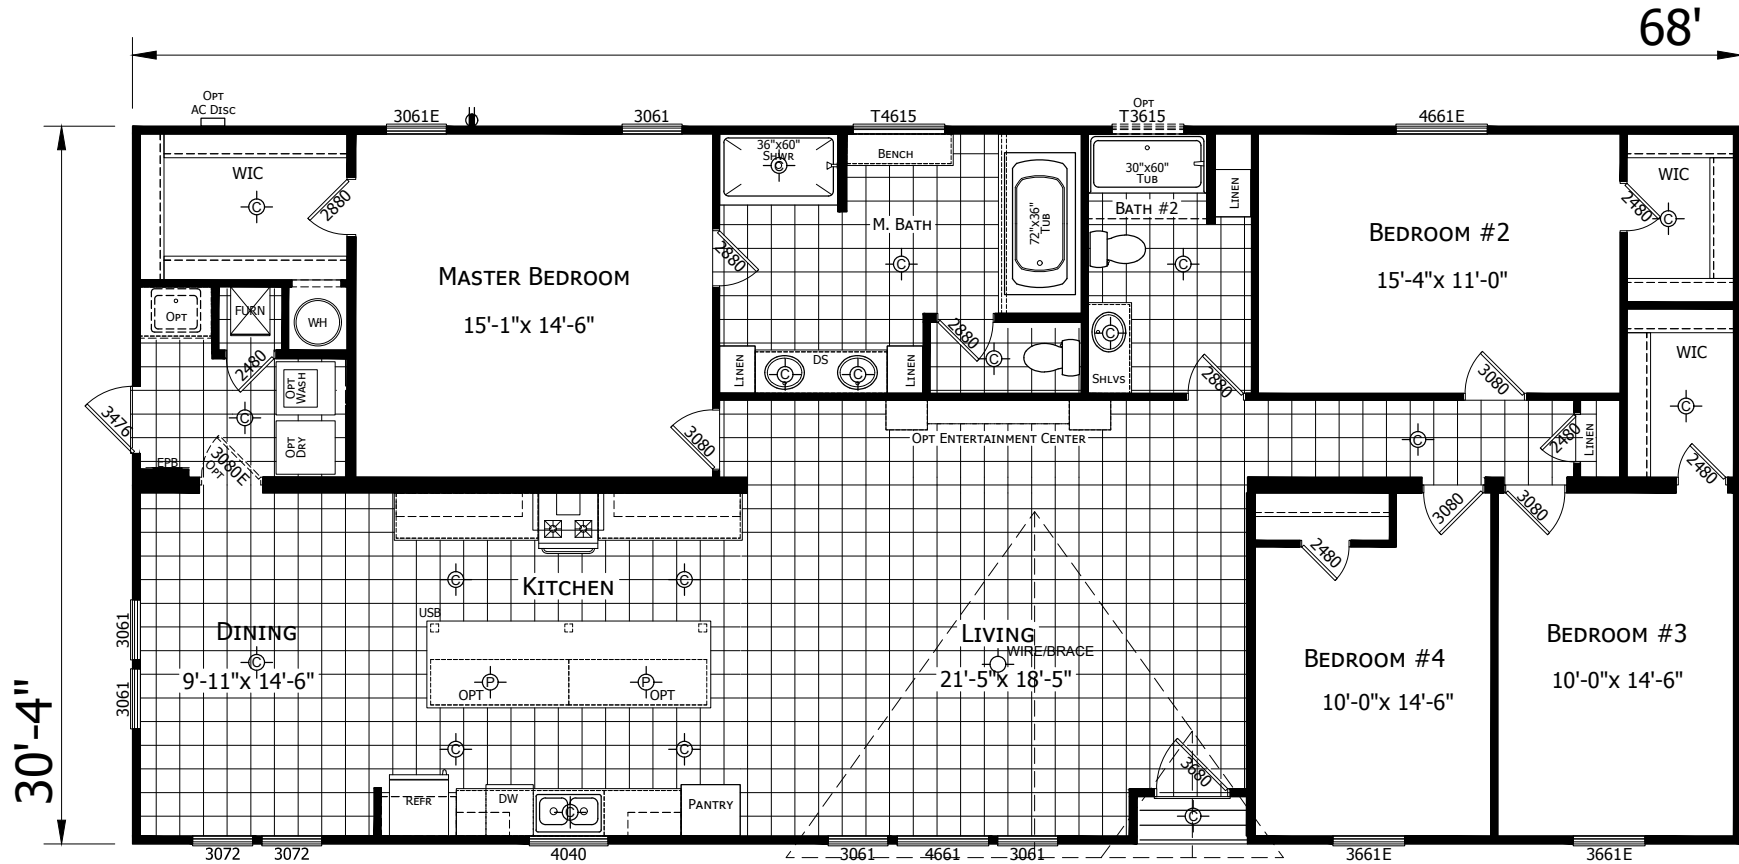

McKinney

Innovation Series - Multi Section

2,053 SQ. FT. (Approximate) 4 Bedrooms, 2 Baths

Last Updated: 5-11-21

FACTORY EXPO HOME CENTERS
 3401 W. Corsicana Hwy
 Athens, Texas 75751

FactoryExpoDirect.net | 1-800-218-5309