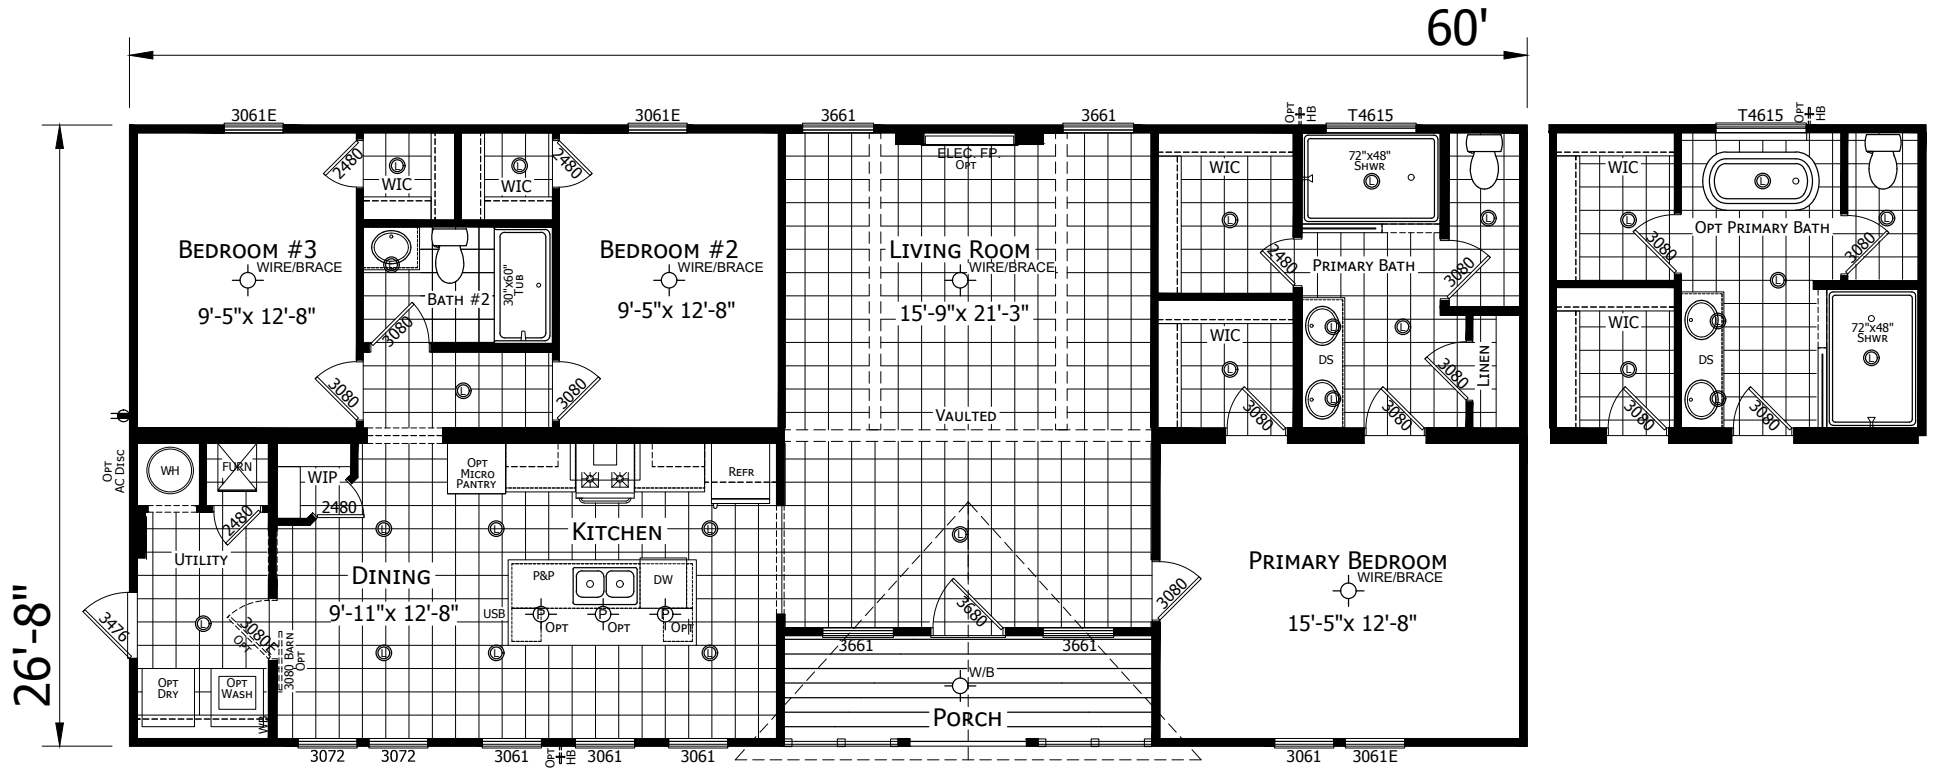

McKenli

Innovation Series - Multi Section

1,600 SQ. FT. (Approximate) 3 Bedrooms, 2 Baths

Last Updated: 5-19-23

CHAMPION HOMES CENTER
 3401 W. Corsicana Hwy
 Athens, Texas 75751

FactoryExpoDirect.net | 1-800-218-5309