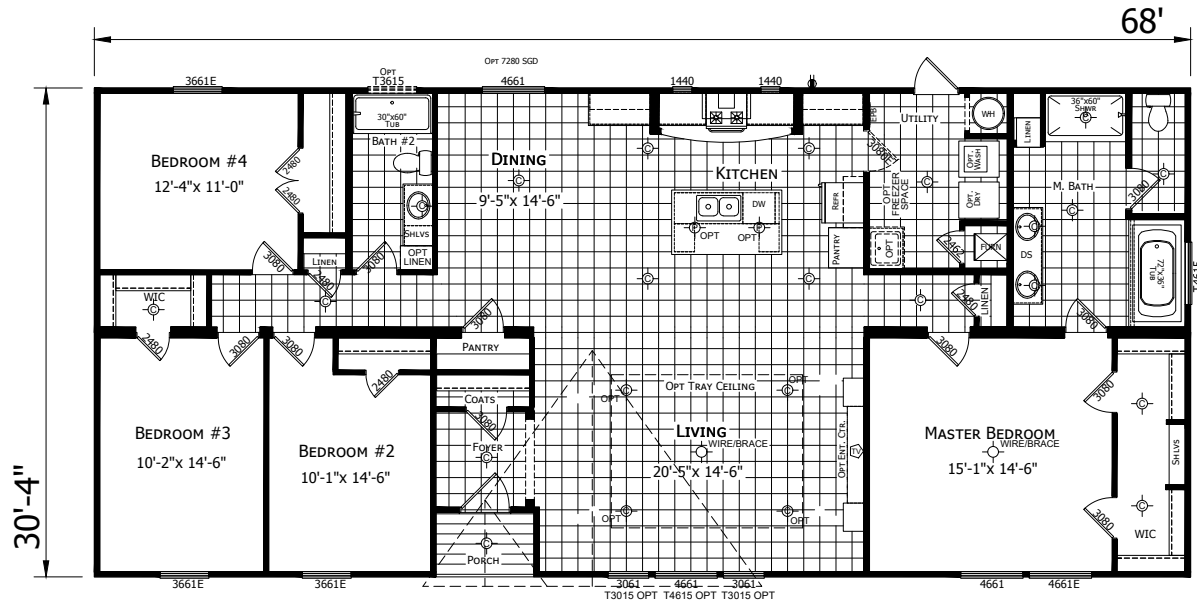

McCamey

Innovation Series - Multi Section

2,063 SQ. FT. (Approximate) 4 Bedrooms, 2 Baths

Last Updated: 8-16-21

CHAMPION HOMES CENTER
 3401 W. Corsicana Hwy
 Athens, Texas 75751

FactoryExpoDirect.net | 1-800-218-5309