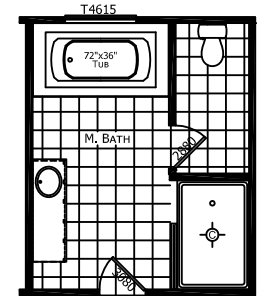

Mabank

Innovation Series - Multi Section

2,305 SQ. FT. (Approximate) 4 Bedrooms, 2 Baths

Last Updated: 10-12-23

CHAMPION HOMES CENTER
3401 W. Corsicana Hwy
Athens, Texas 75751

FactoryExpoDirect.net | 1-800-218-5309