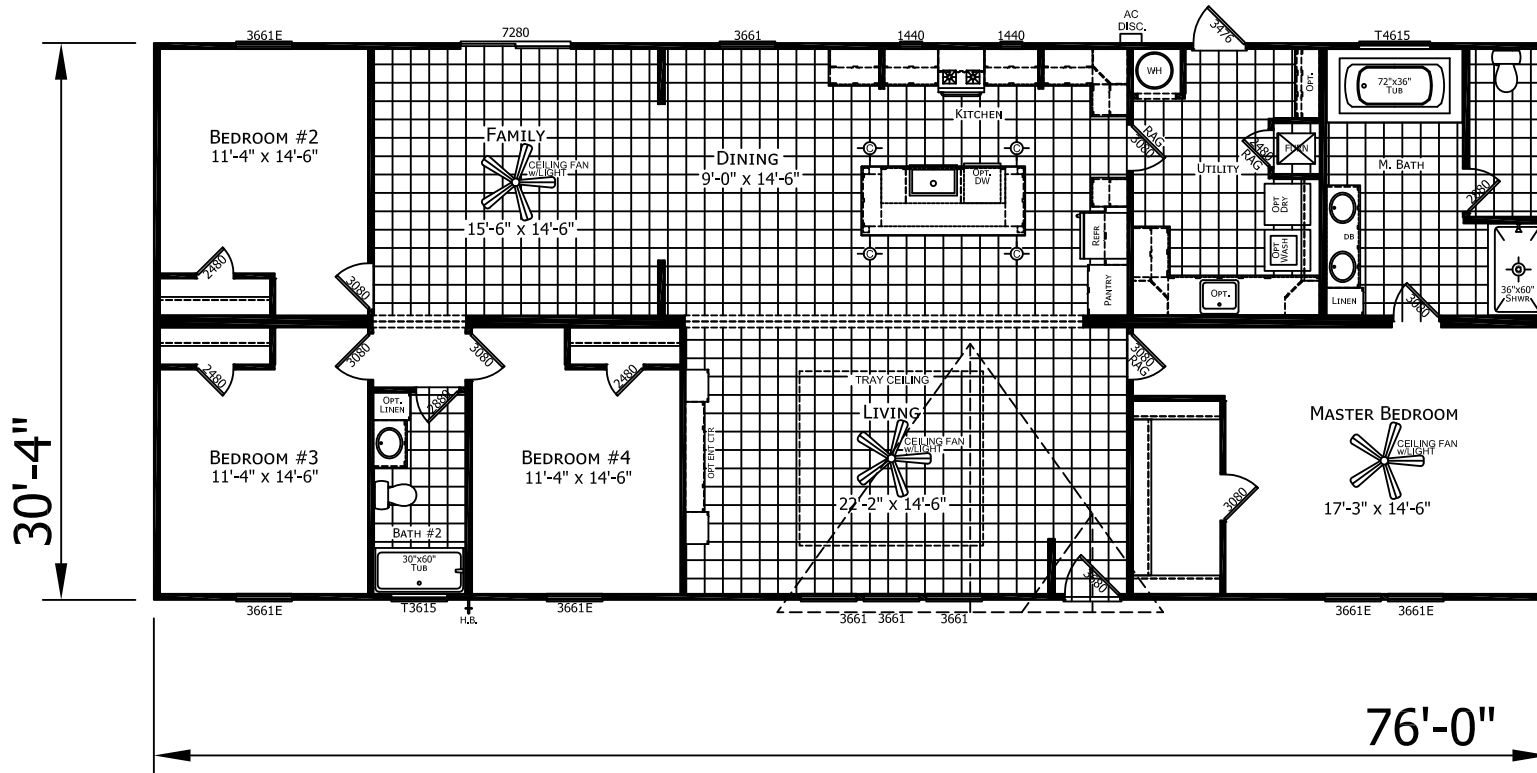

Mabank

Innovation Series - Multi Section

2,305 SQ. FT. (Approximate) 4 Bedrooms, 2 Baths

Last Updated: 10-12-23

CHAMPION HOMES CENTER
3401 W. Corsicana Hwy
Athens, Texas 75751

FactoryExpoDirect.net | 1-800-218-5309