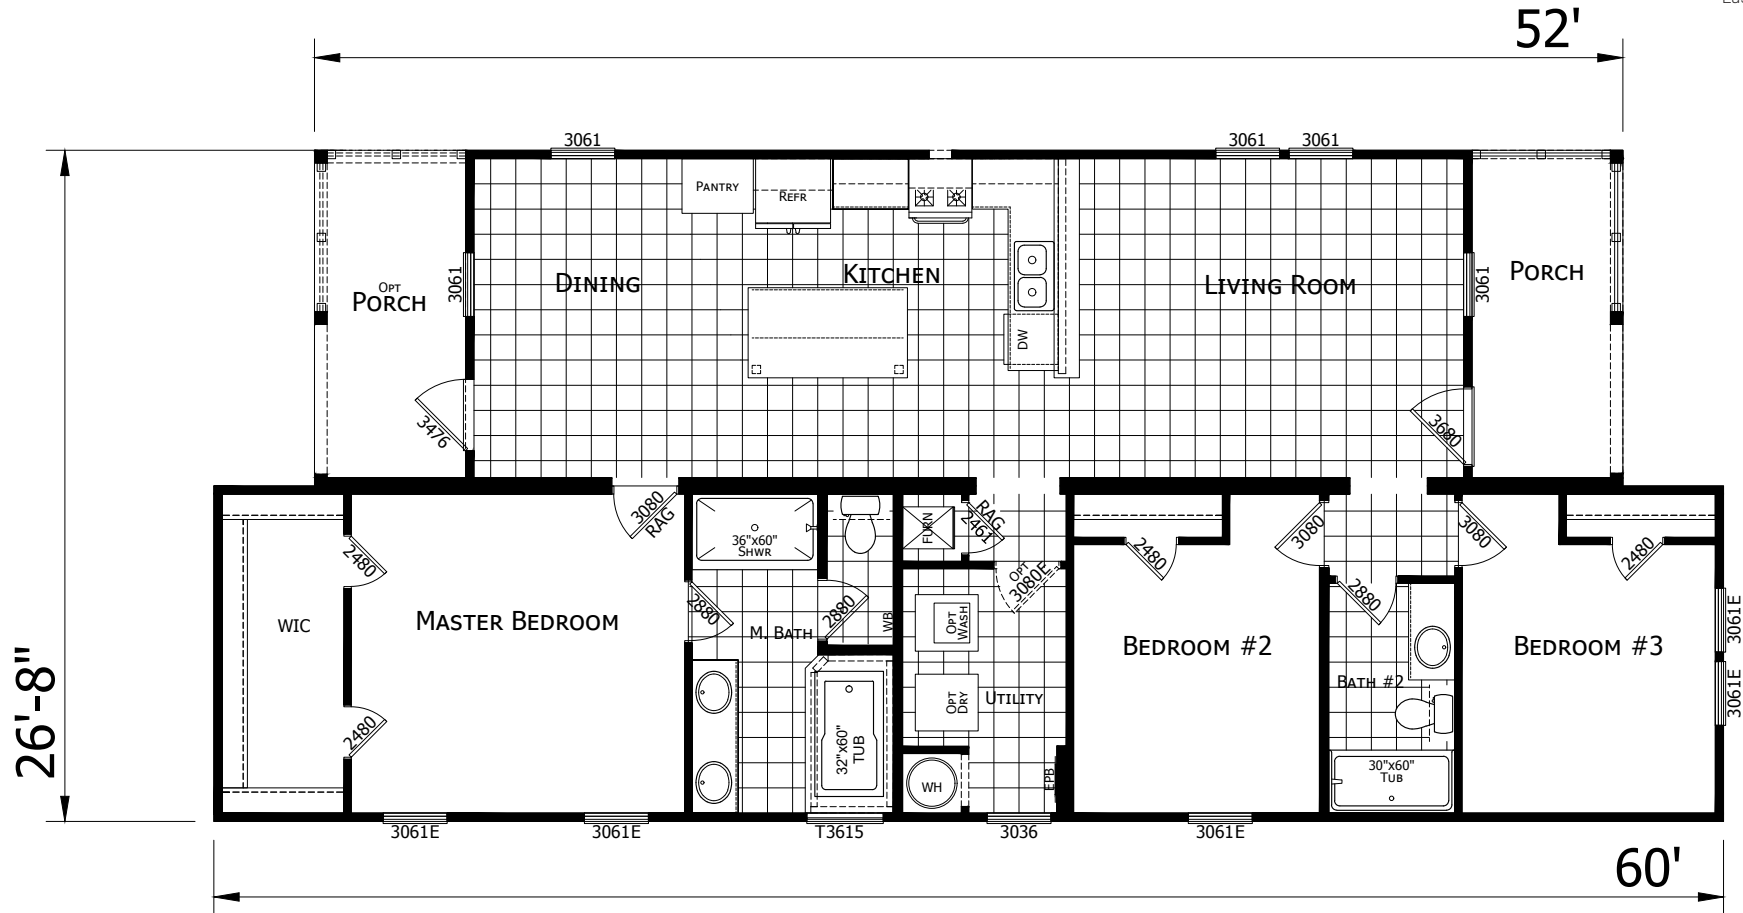

Lynne

Innovation Series - Multi Section

1,333 SQ. FT. (Approximate) 3 Bedrooms, 2 Baths

CHAMPION[®]
HOMES CENTER

Last Updated: 11-8-21

CHAMPION HOMES CENTER
3401 W. Corsicana Hwy
Athens, Texas 75751

FactoryExpoDirect.net | 1-800-218-5309