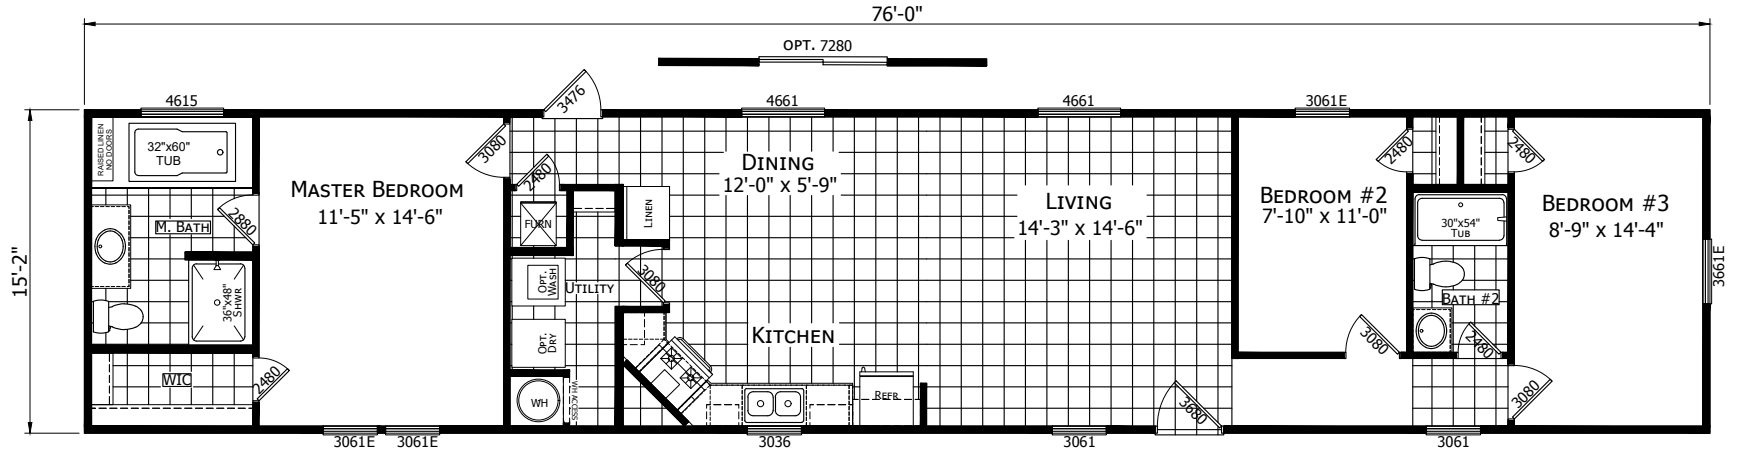

Lovington
Innovation Series

Factory Expo
"Factory Direct Pricing"
HOME CENTERS

Single Section
3 Bedrooms, 2 Baths
Approx. 1,153 Sq. Ft.

Last Updated: 3-5-19

3401 W. Corsicana Highway, Athens, TX 75751

1-800-218-5309