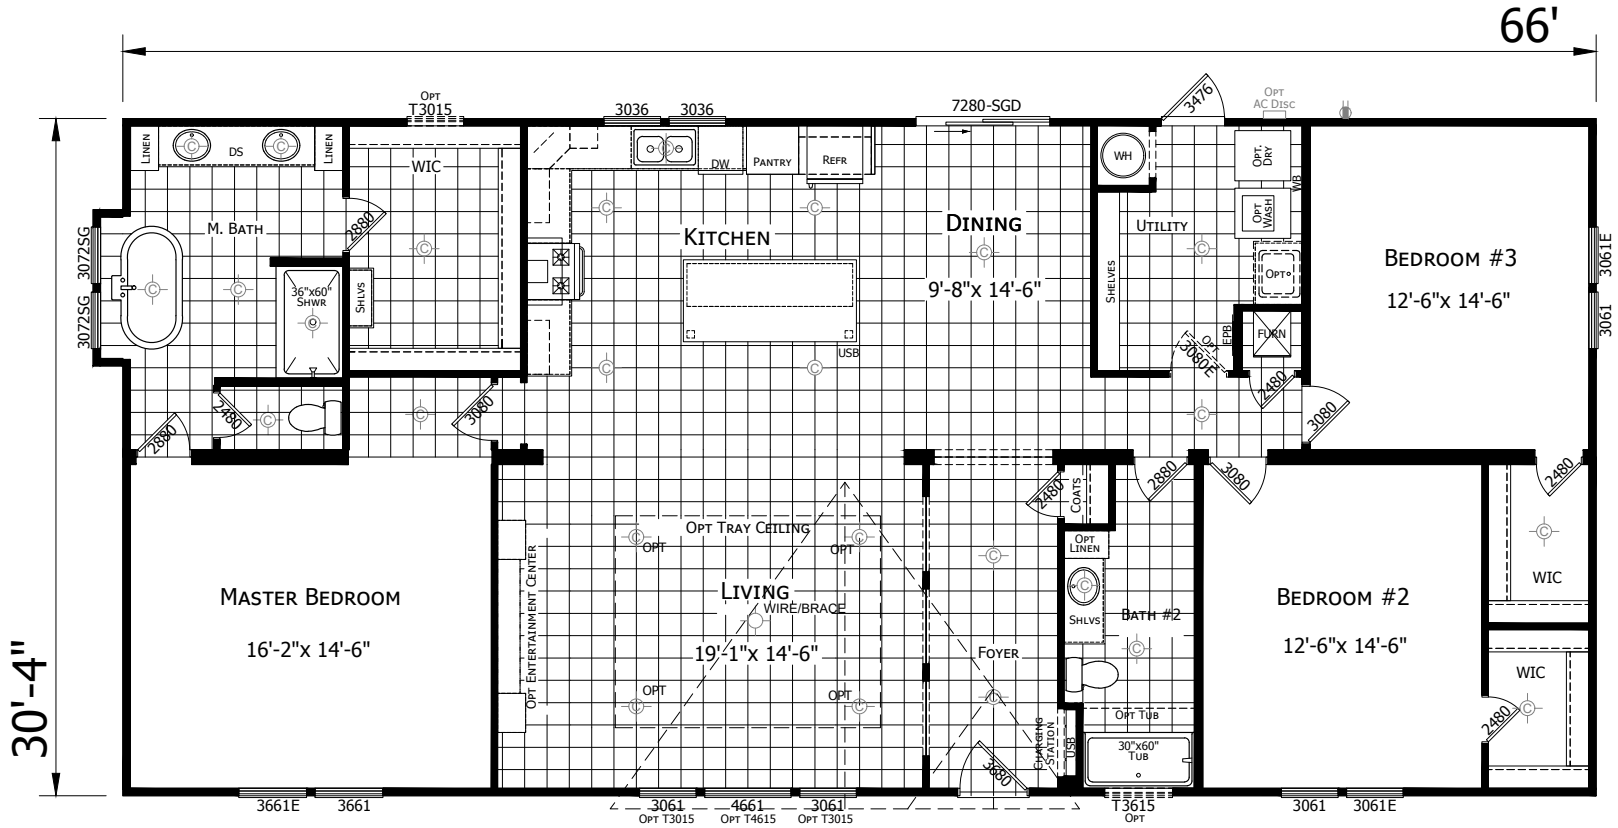

Jonestown
Innovation Series

Factory Expo
"Factory Direct Pricing"
HOME CENTERS

Multi Section
3 Bedrooms, 2 Baths
Approx. 2,011 Sq. Ft.

Last Updated: 1-8-2020

3401 W. Corsicana Highway, Athens, TX 75751

1-800-218-5309