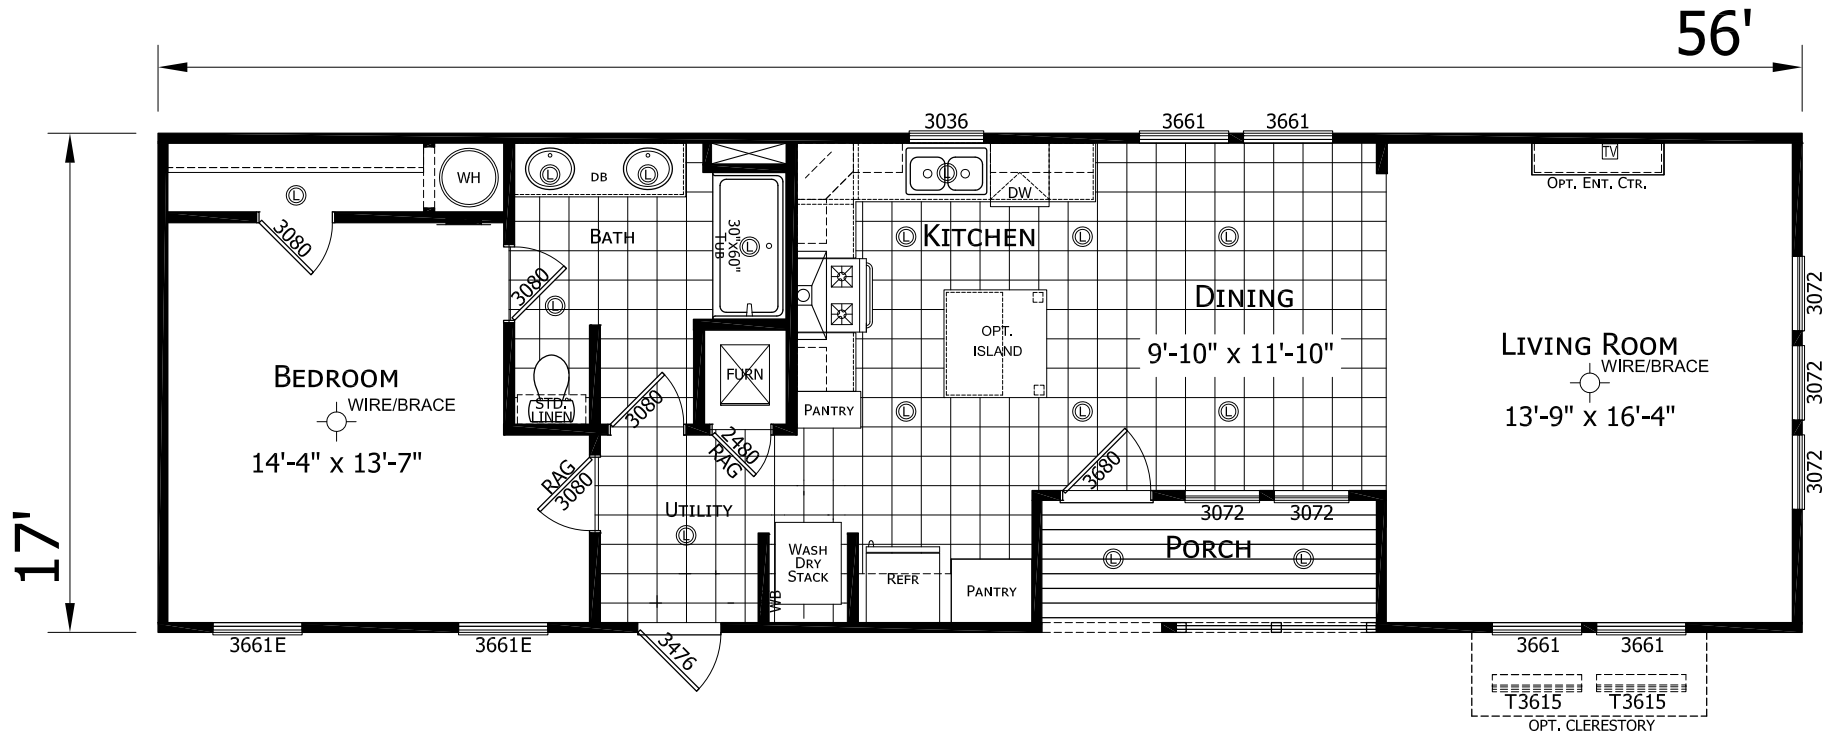

Jeana

Innovation Series

952 SQ. FT. (Approximate) 1 Bedroom, 1 Bath

CHAMPION
HOMES CENTER

Last Updated: 5-19-23

CHAMPION HOMES CENTER
3401 W. Corsicana Hwy
Athens, Texas 75751

FactoryExpoDirect.net | 1-800-218-5309