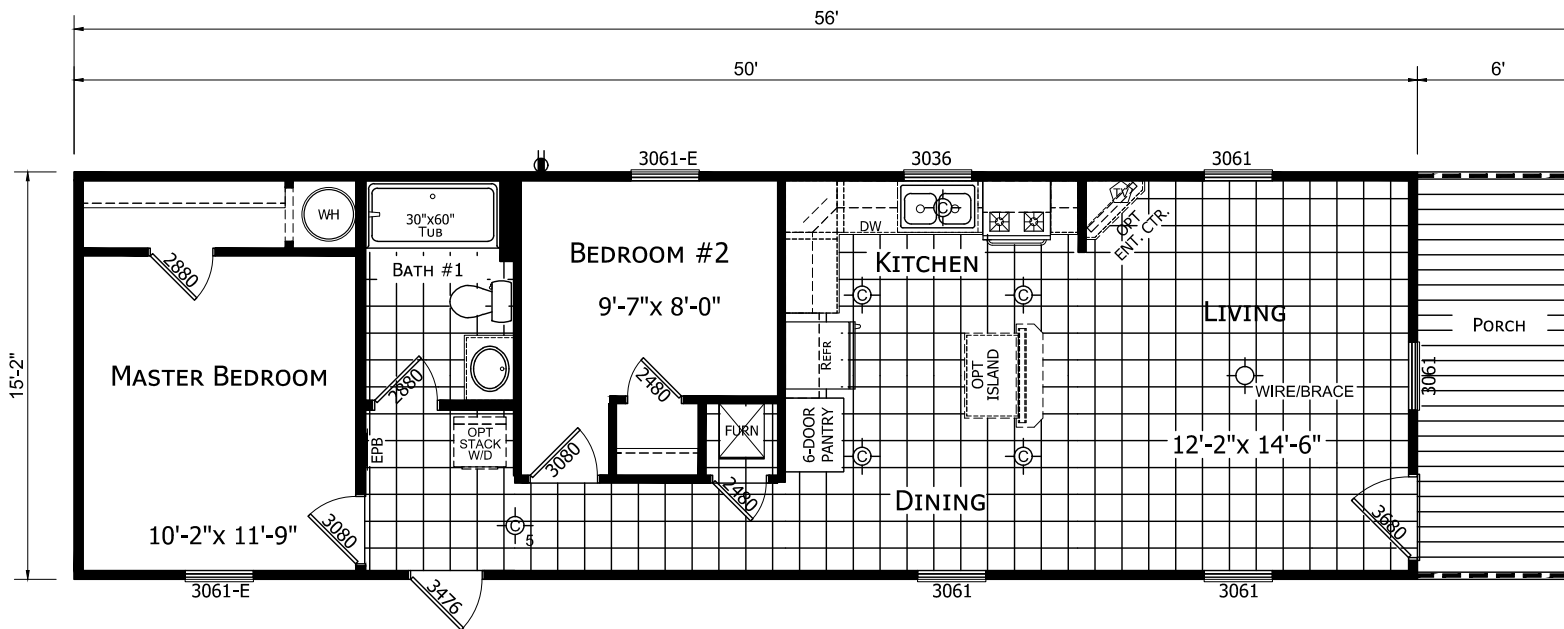

**Jarales**  
Innovation Series

**Factory Expo**  
"Factory Direct Pricing"  
HOME CENTERS

Single Section  
2 Bedrooms, 1 Bath  
Approx. 758 Sq. Ft.

Last Updated: 3-5-19

3401 W. Corsicana Highway, Athens, TX 75751