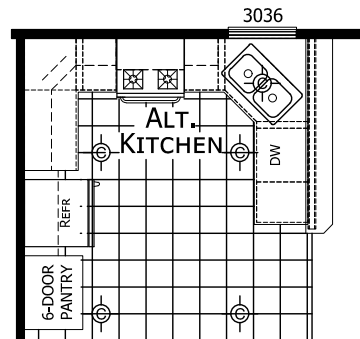

**Jarales**  
Innovation Series

**Factory Expo**  
"Factory Direct Pricing"  
HOME CENTERS

Single Section  
2 Bedrooms, 1 Bath  
Approx. 758 Sq. Ft.

Last Updated: 3-5-19

3401 W. Corsicana Highway, Athens, TX 75751