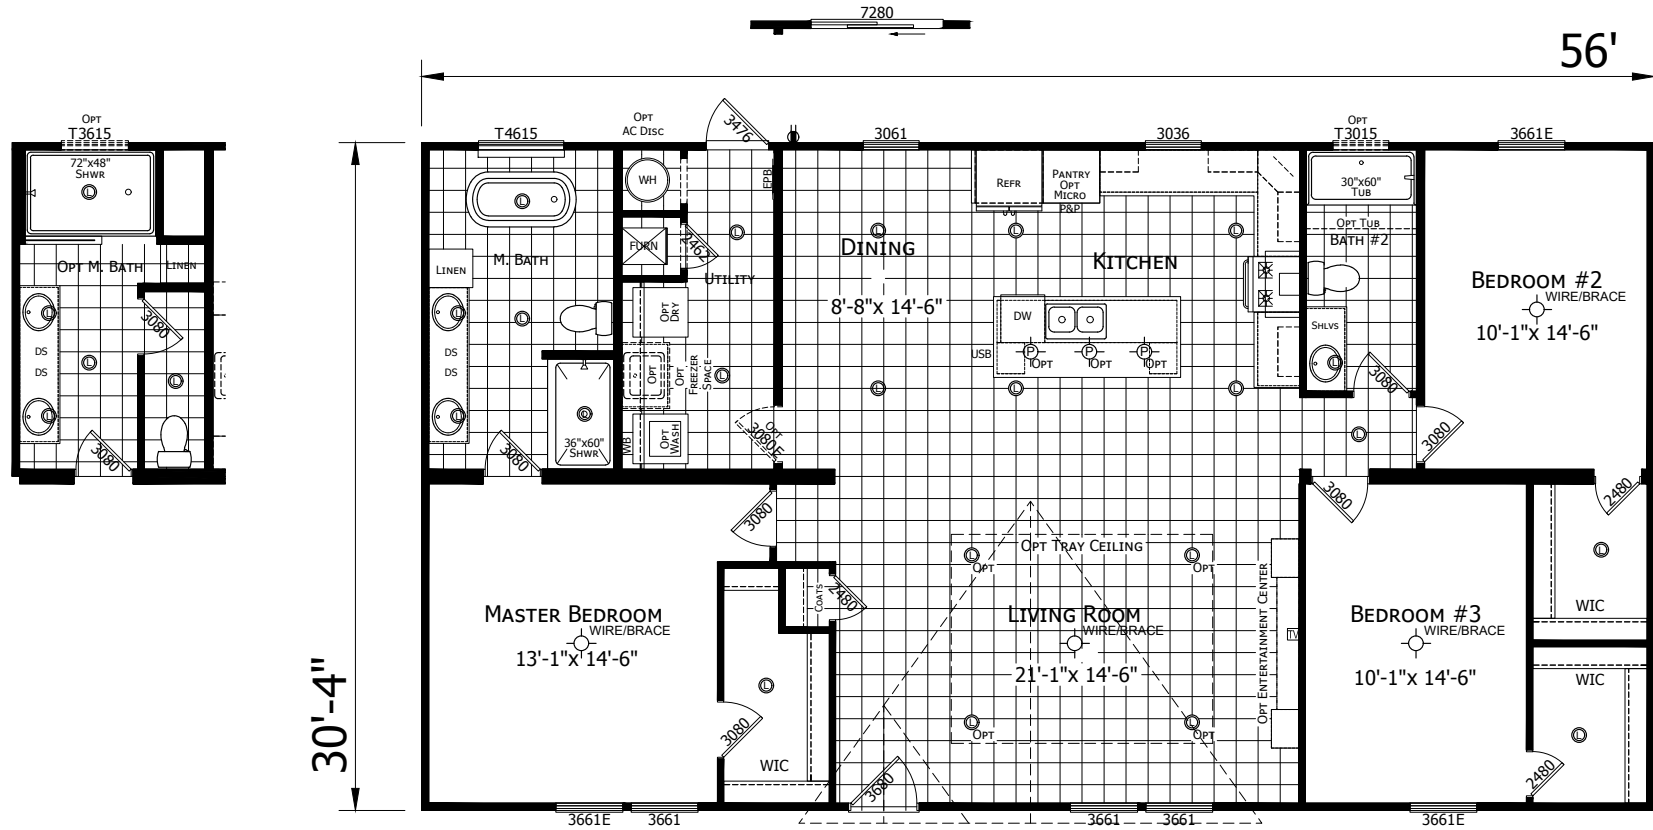

# Jadyn

Innovation Series - Multi Section

1,699 SQ. FT. (Approximate) 3 Bedrooms, 2 Baths

Last Updated: 5-20-22

**CHAMPION HOMES CENTER**  
 3401 W. Corsicana Hwy  
 Athens, Texas 75751

**FactoryExpoDirect.net | 1-800-218-5309**