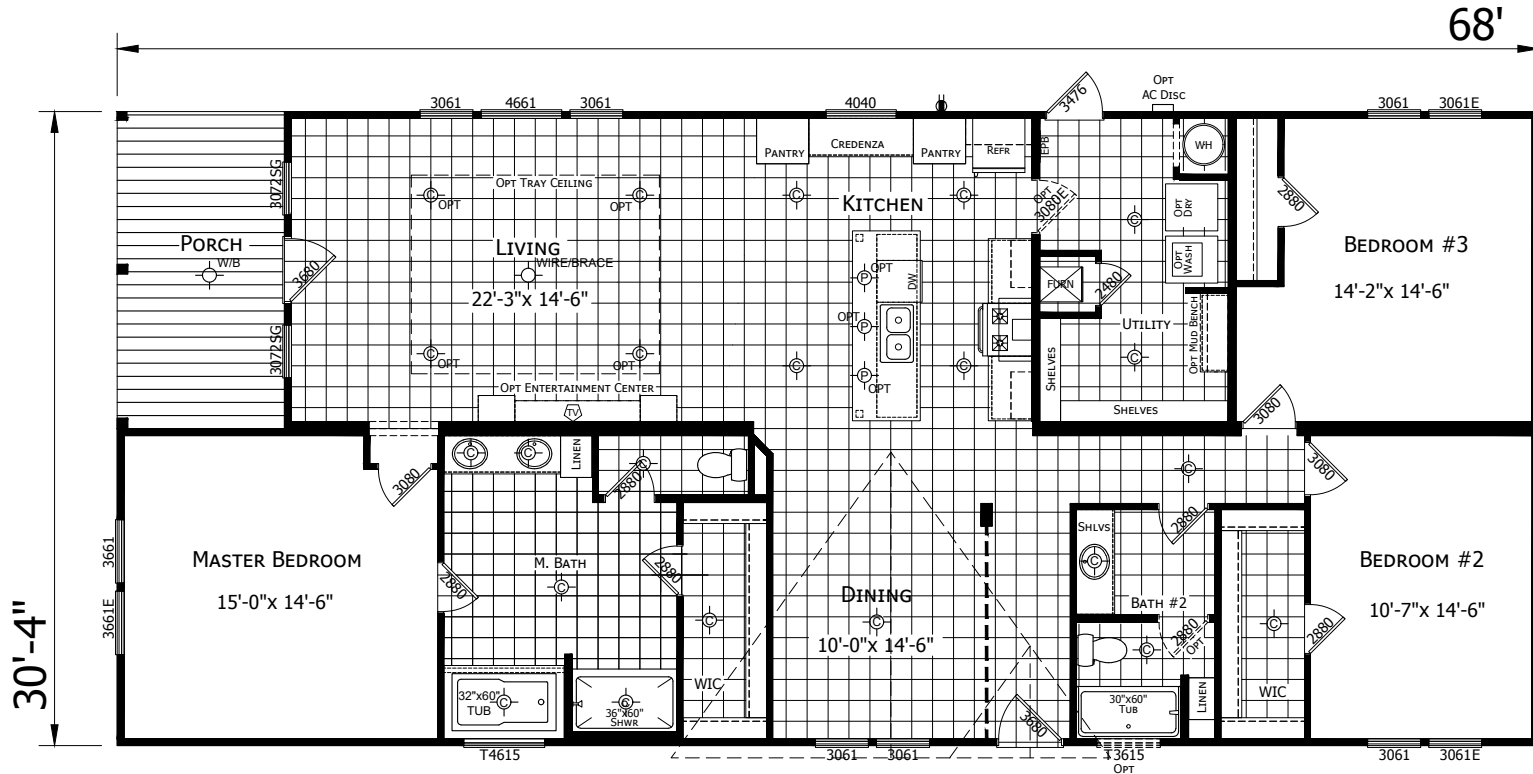

Huntsville

Innovation Series - Multi Section

1,941 SQ. FT. (Approximate) 3 Bedrooms, 2 Baths

Last Updated: 5-11-21

FACTORY EXPO HOME CENTERS
 3401 W. Corsicana Hwy
 Athens, Texas 75751

FactoryExpoDirect.net | 1-800-218-5309