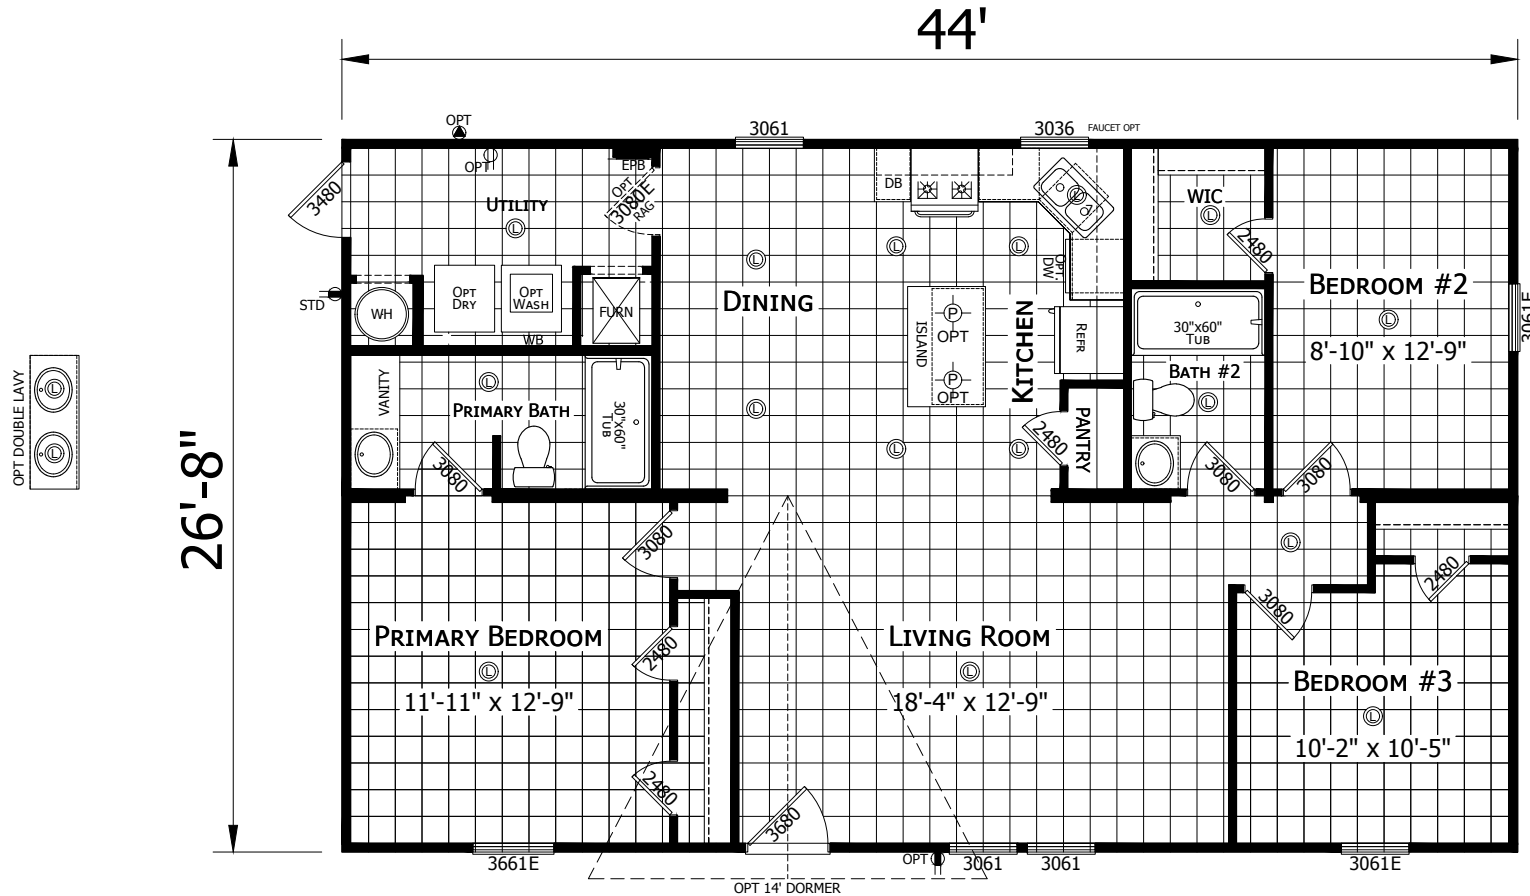

# Harrah

Redman Classic Series - Multi Section

1,173 SQ. FT. (Approximate) 3 Bedroom, 2 Bath

Last Updated: 10-30-24

**CHAMPION HOMES CENTER**  
 3401 W. Corsicana Hwy  
 Athens, Texas 75751

**FactoryExpoDirect.net | 1-800-218-5309**