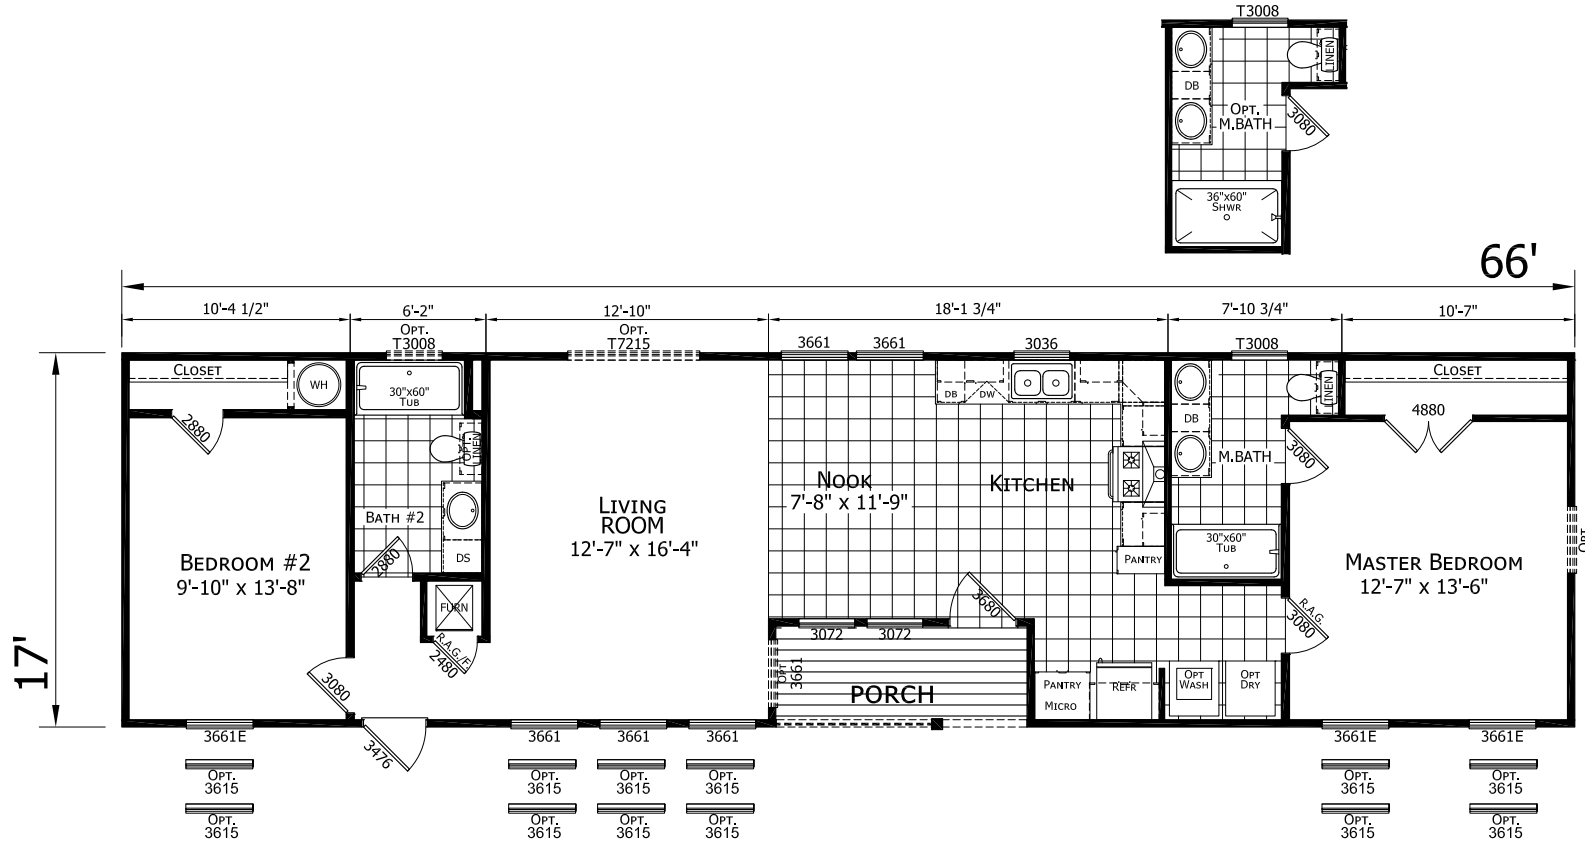

Flint

Innovation Series

Factory Expo
"Factory Direct Pricing"
HOME CENTERS

Single Section
2 Bedrooms, 2 Baths
Approx. 1,069 Sq. Ft.

Last Updated: 9-16-19

3401 W. Corsicana Highway, Athens, TX 75751

1-800-218-5309